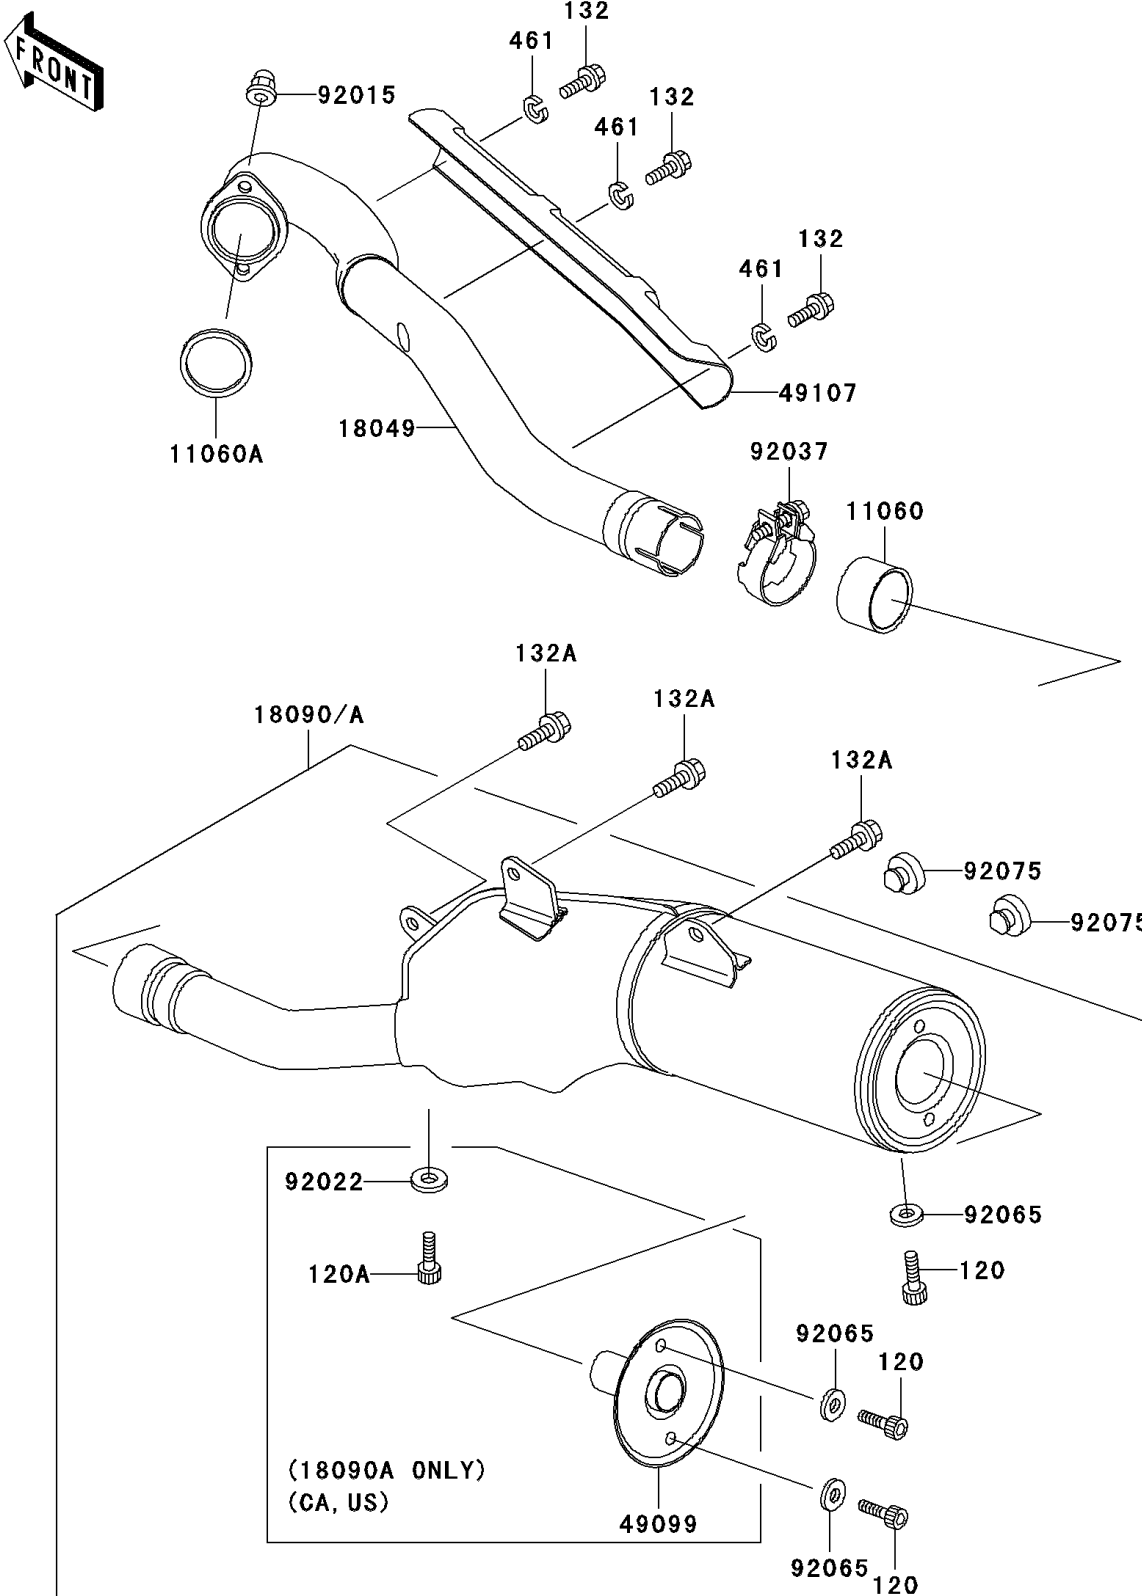

2003 KLX300R PARTS DIAGRAM

Muffler(s)

E1140

2003 KLX300R PARTS LIST

Muffler(s)

ITEM NAME	PART NUMBER	QUANTITY
BOLT-SOCKET,6X12 (Ref # 120)	120P0612	3
BOLT-FLANGED-SMALL (Ref # 132)	132Y0608	3
BOLT-FLANGED-SMALL (Ref # 132A)	132Y0816	3
WASHER-SPRING,6MM (Ref # 461)	461S0600	3
GASKET,MANIFOLD EXHAUST (Ref # 11060)	11060-1068	1
GASKET,EXHAUST PIPE (Ref # 11060A)	11060-1203	1
PIPE-EXHAUST (Ref # 18049)	18049-1689	1
COVER-EXHAUST PIPE (Ref # 49107)	49107-0008	1
NUT,8MM (Ref # 92015)	92015-1402	2
CLAMP,MUFFLER,BLACK (Ref # 92037)	92037-1270	1
GASKET (Ref # 92065)	92065-096	3
DAMPER (Ref # 92075)	92075-005	2
BOLT-SOCKET,8X14 (Ref # 120A)	120P0814	1
BODY-COMP-MUFFLER (Ref # 18090)	18090-1569	1
BODY-COMP-MUFFLER (Ref # 18090A)	18090-1570	1
BAFFLE-PIPE MUFFLER (Ref # 49099)	49099-1541	1
WASHER,8.2X14X1.0 (Ref # 92022)	92022-1488	1