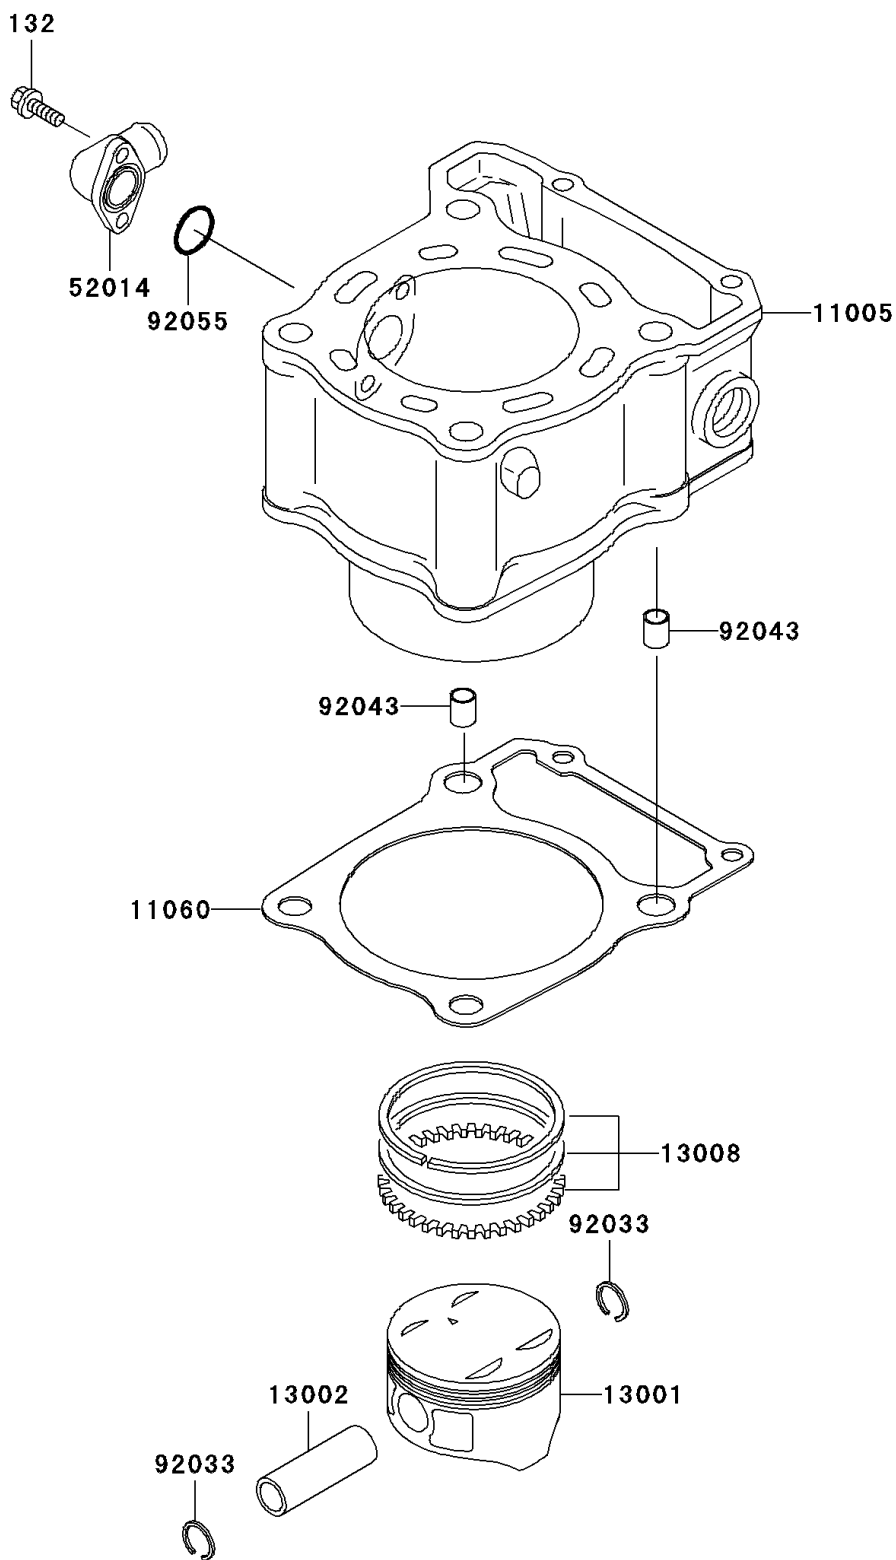

2004 KLX300R PARTS DIAGRAM

Cylinder/Piston(s)

E1120

2004 KLX300R PARTS LIST

Cylinder/Piston(s)

ITEM NAME	PART NUMBER	QUANTITY
BOLT-FLANGED-SMALL (Ref # 132)	132Y0614	1
CYLINDER-ENGINE (Ref # 11005)	11005-1983	1
GASKET,CYLINDER BASE (Ref # 11060)	11060-1740	1
PISTON-ENGINE (Ref # 13001)	13001-1463	1
PIN-PISTON (Ref # 13002)	13002-1109	1
RING-SET-PISTON,STD (Ref # 13008)	13008-1071	1
ELBOW (Ref # 52014)	52014-1084	1
RING-SNAP (Ref # 92033)	92033-1054	1
PIN,10.1X12X14 (Ref # 92043)	92043-4009	1
RING-O,19.5X1.5 (Ref # 92055)	92055-055	1