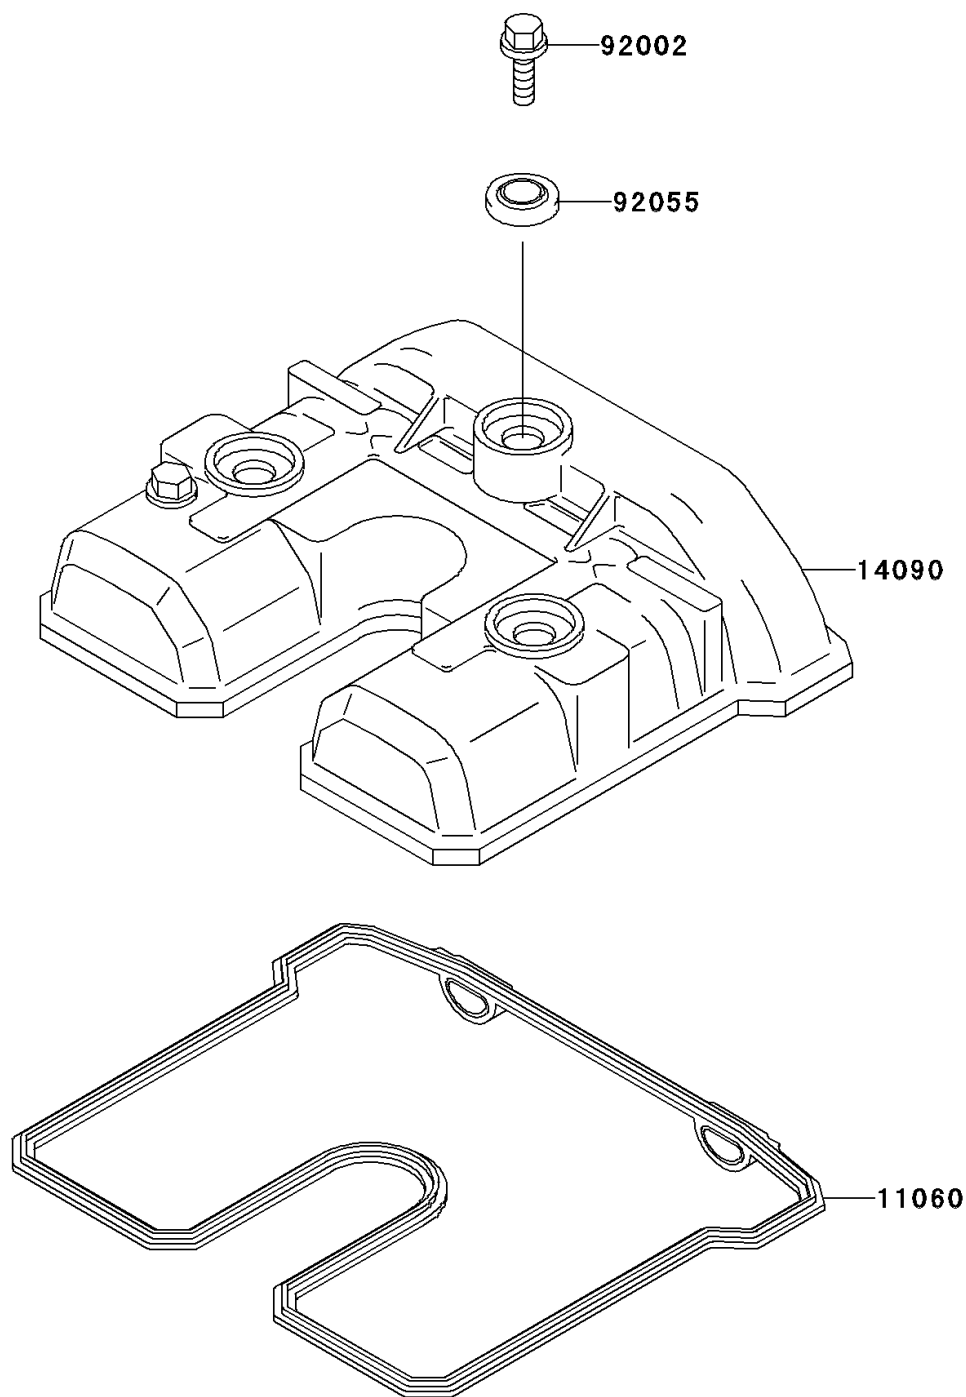

## 2004 KLX300R PARTS DIAGRAM

Cylinder Head Cover

E1112

## 2004 KLX300R PARTS LIST

Cylinder Head Cover

ITEM NAME	PART NUMBER	QUANTITY
GASKET,HEAD COVER (Ref # 11060)	11060-1318	1
COVER,HEAD (Ref # 14090)	14090-1477	1
BOLT,L=20.5 (Ref # 92002)	92002-1327	1
RING-O,HEAD COVER BOLT (Ref # 92055)	92055-1352	1