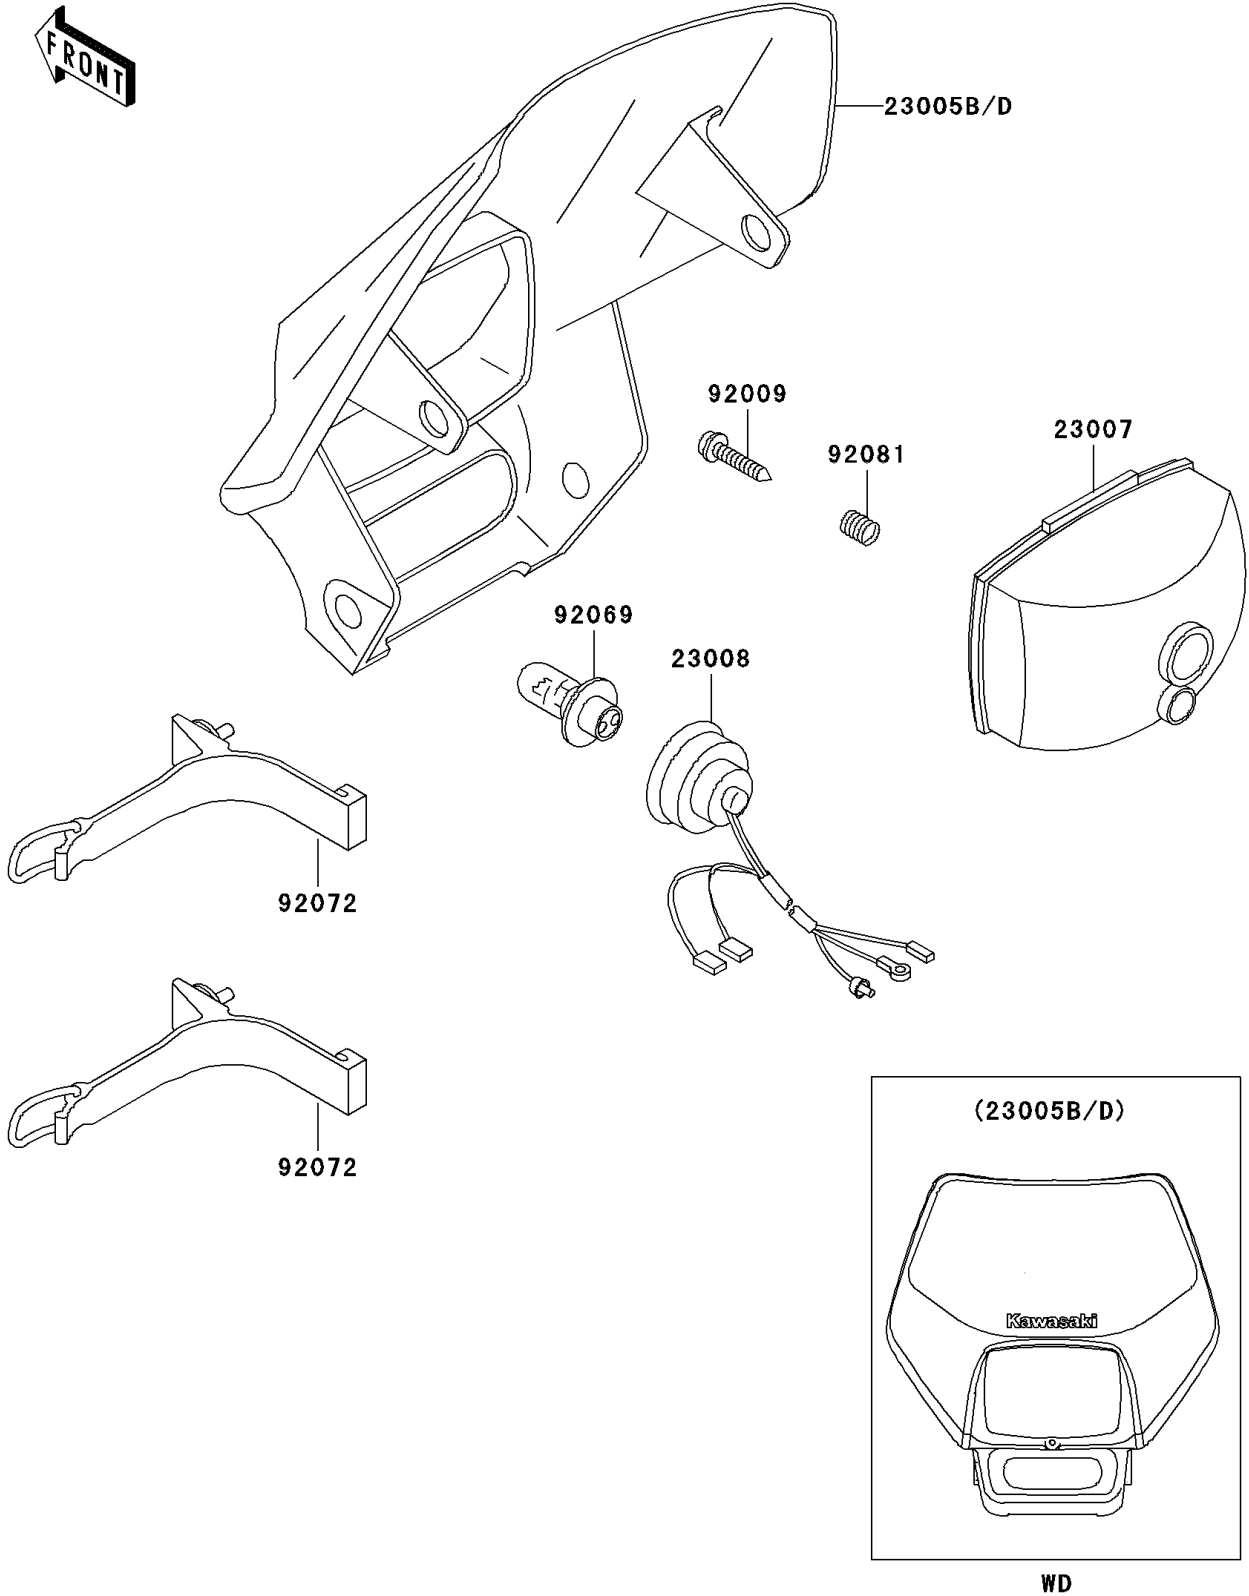

# 2000 KLX300R PARTS DIAGRAM

Headlight(s)

F2710

## 2000 KLX300R PARTS LIST

### Headlight(s)

ITEM NAME	PART NUMBER	QUANTITY
BODY-COMP-HEAD LAMP,L.GREEN (Ref # 23005D)	23005-5040-6W	1
LENS-COMP,HEAD LAMP (Ref # 23007)	23007-1246	1
SOCKET-ASSY,HEAD LAMP (Ref # 23008)	23008-1513	1
SCREW,TAPPING (Ref # 92009)	92009-1695	1
BULB,12V 30/30W (Ref # 92069)	92069-1080	1
BAND,HEAD LAMP COVER (Ref # 92072)	92072-1297	4
SPRING,FOUCUS ADJUSTING (Ref # 92081)	92081-1519	1