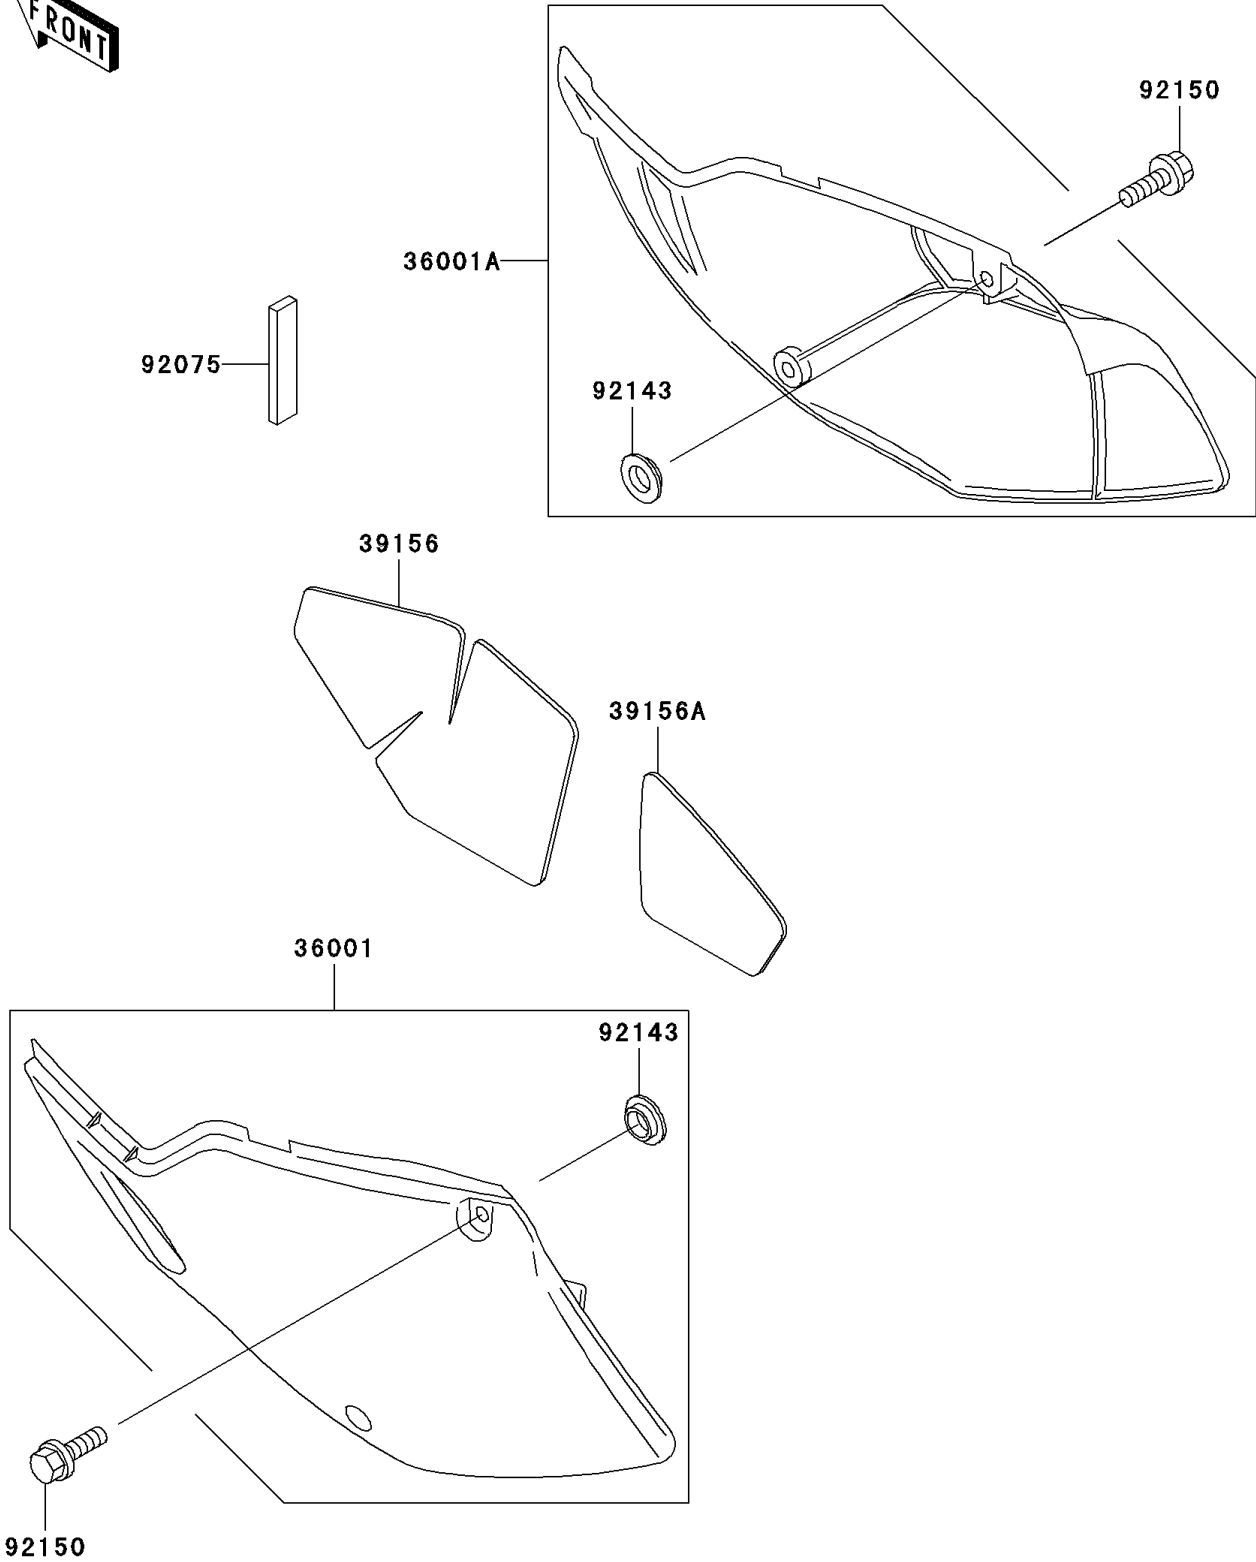

1997 KLX300R PARTS DIAGRAM

Side Covers

F2611

1997 KLX300R PARTS LIST

Side Covers

ITEM NAME	PART NUMBER	QUANTITY
COVER-SIDE,LH,P.WHITE (Ref # 36001)	36001-1497-6F	1
COVER-SIDE,RH,P.WHITE (Ref # 36001A)	36001-1498-6F	1
PAD,SIDE COVER,RH (Ref # 39156)	39156-1345	1
PAD,SIDE COVER,RH (Ref # 39156A)	39156-1346	1
DAMPER (Ref # 92075)	92075-1658	1
COLLAR (Ref # 92143)	92143-1196	4
BOLT,6X20 (Ref # 92150)	92150-1339	4