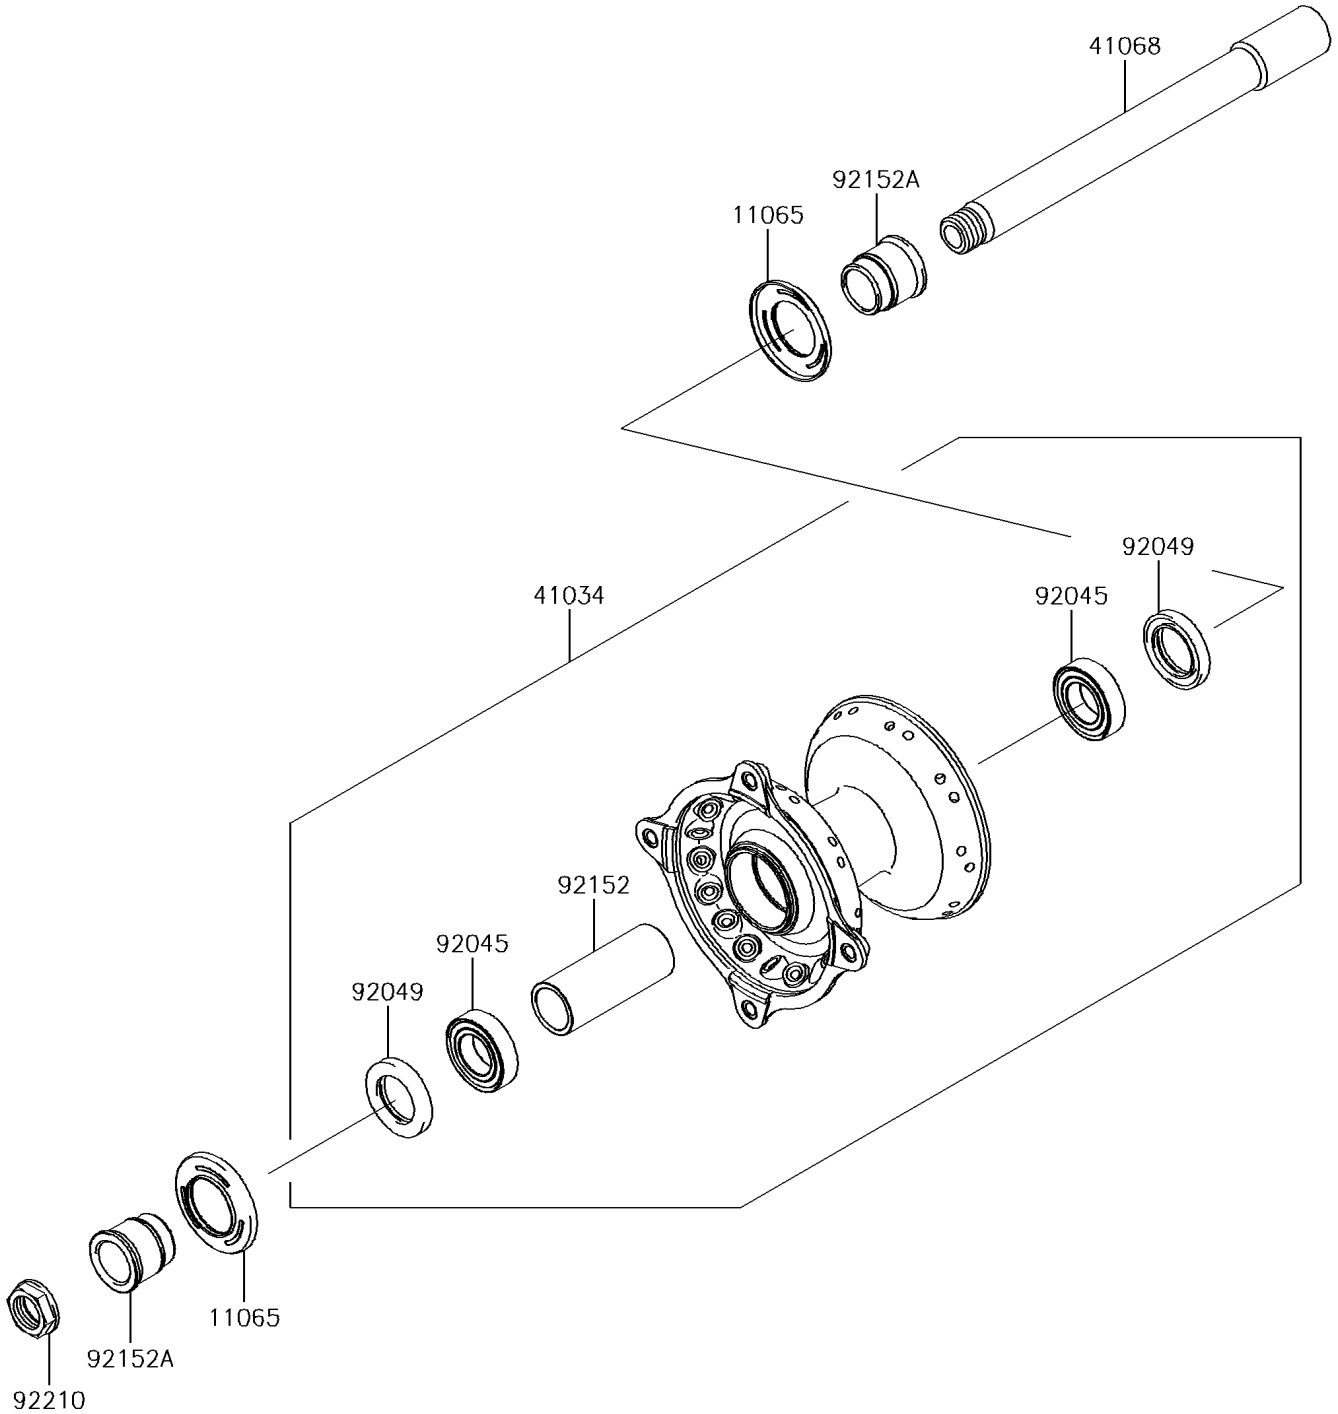

2017 KX™ 450F PARTS DIAGRAM

Front Hub

F2230

2017 KX™ 450F PARTS LIST

Front Hub

ITEM NAME	PART NUMBER	QUANTITY
CAP,AXLE (Ref # 11065)	11065-0350	2
DRUM-ASSY,FRONT BRAKE (Ref # 41034)	41034-0034	1
AXLE,FR,20X186 (Ref # 41068)	41068-0590	1
BEARING-BALL,69042RS (Ref # 92045)	92045-1284	2
SEAL-OIL,BJNC-2 25X37X5 (Ref # 92049)	92049-1403	2
COLLAR,FRONT BRAKE DRUM,L=65 (Ref # 92152)	92152-0028	1
COLLAR,L=27.5 (Ref # 92152A)	92152-0845	2
NUT,18MM (Ref # 92210)	92210-0065	1