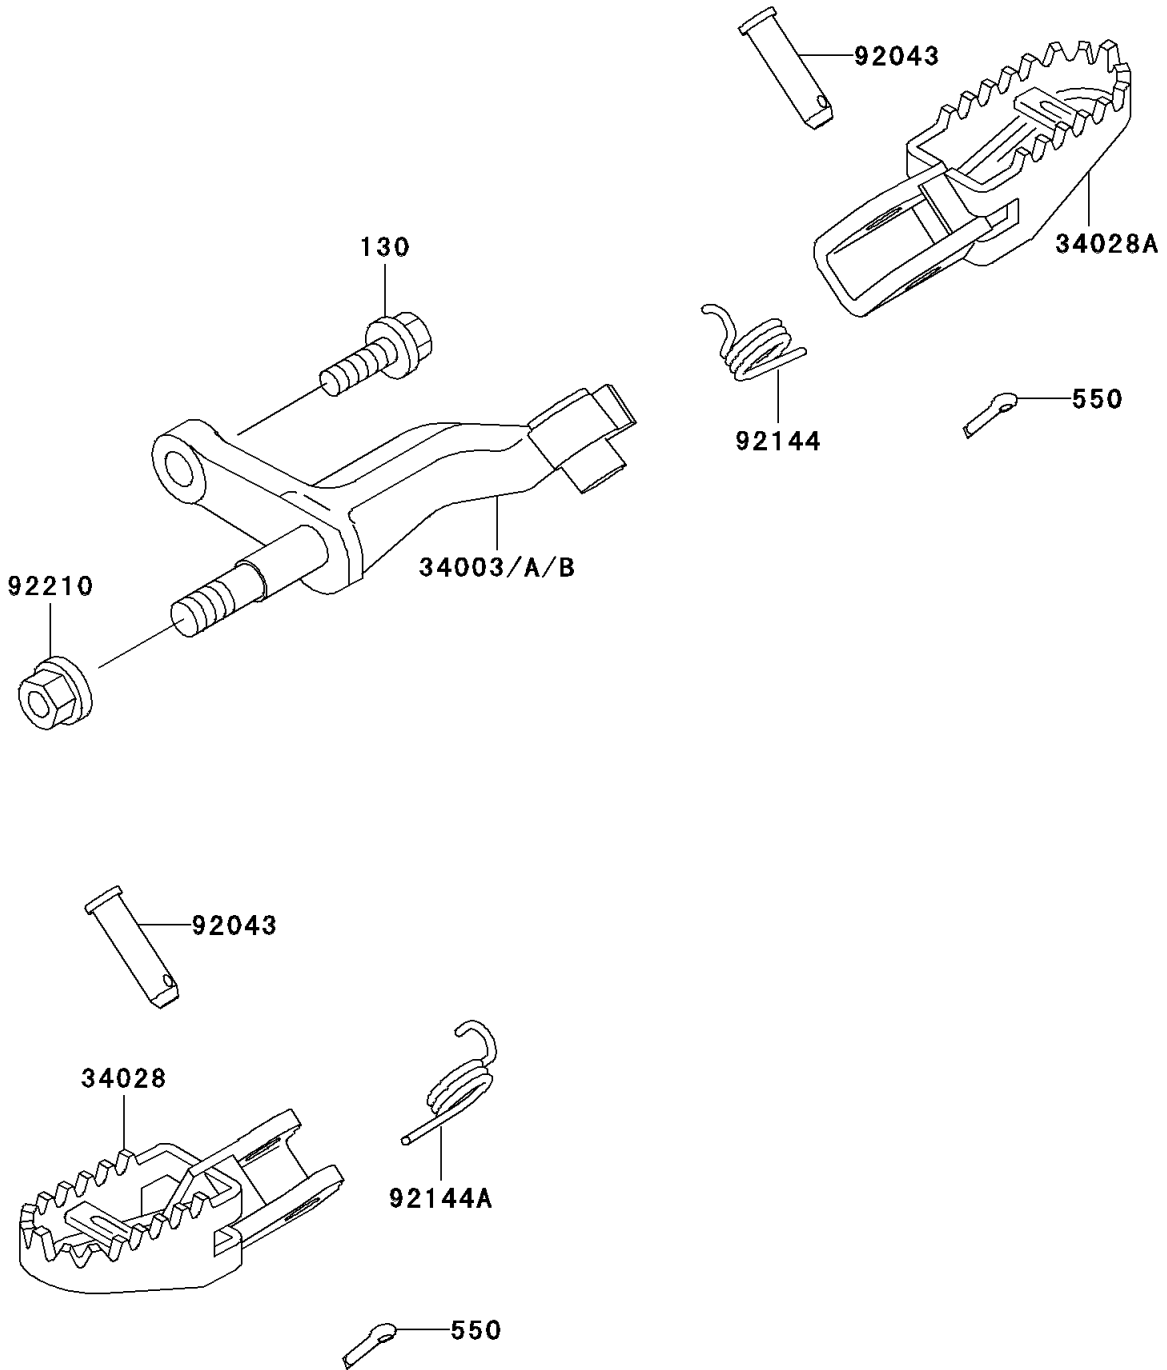

1997 KLX300R PARTS DIAGRAM

Footrests

F2160

1997 KLX300R PARTS LIST

Footrests

ITEM NAME	PART NUMBER	QUANTITY
BOLT-FLANGED,10X20 (Ref # 130)	130P1020	1
PIN-COTTER,2.5X15 (Ref # 550)	550D2515	2
HOLDER-STEP,RH,J.S.VIOLET (Ref # 34003B)	34003-1401-45	1
STEP,FR,LH (Ref # 34028)	34028-1361	1
STEP,FR,RH (Ref # 34028A)	34028-1362	1
PIN,8X35.5 (Ref # 92043)	92043-115	2
SPRING,STEP RETURN,RH (Ref # 92144)	92144-1685	1
SPRING,STEP RETURN,LH (Ref # 92144A)	92144-1749	1
NUT,LOCK,FLANGED,10MM (Ref # 92210)	92210-1080	1