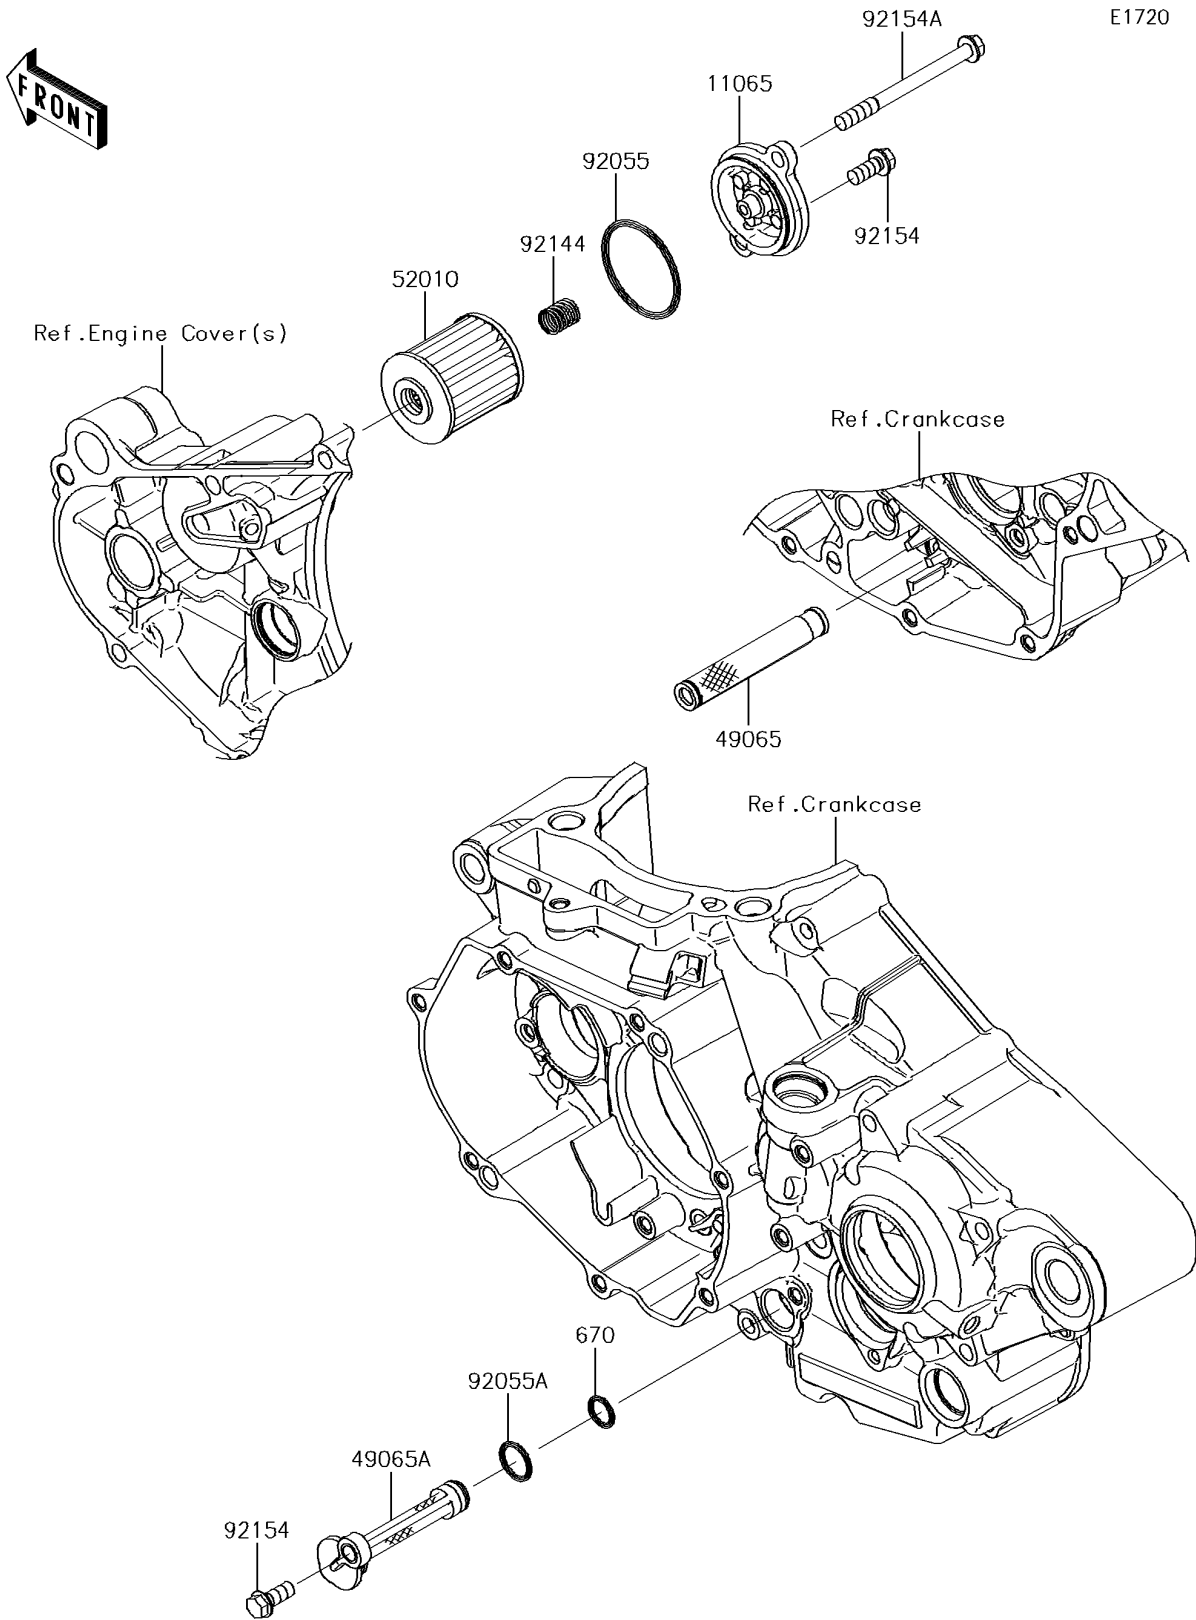

2018 KX™ 450F PARTS DIAGRAM

Oil Filter

E1720

2018 KX™ 450F PARTS LIST

Oil Filter

ITEM NAME	PART NUMBER	QUANTITY
CAP (Ref # 11065)	11065-0917	1
FILTER-OIL (Ref # 49065)	49065-0017	1
FILTER-OIL (Ref # 49065A)	49065-0040	1
ELEMENT-OIL FILTER (Ref # 52010)	52010-0001	1
O RING,10MM (Ref # 670)	670D1510	1
RING-O,37.2X2.4 (Ref # 92055)	92055-0839	1
RING-O,13.0X1.9 (Ref # 92055A)	92055-1011	1
SPRING (Ref # 92144)	92144-1761	1
BOLT,FLANGED,6X14 (Ref # 92154)	92154-1925	2
BOLT,FLANGED,6X70 (Ref # 92154A)	92154-1930	1