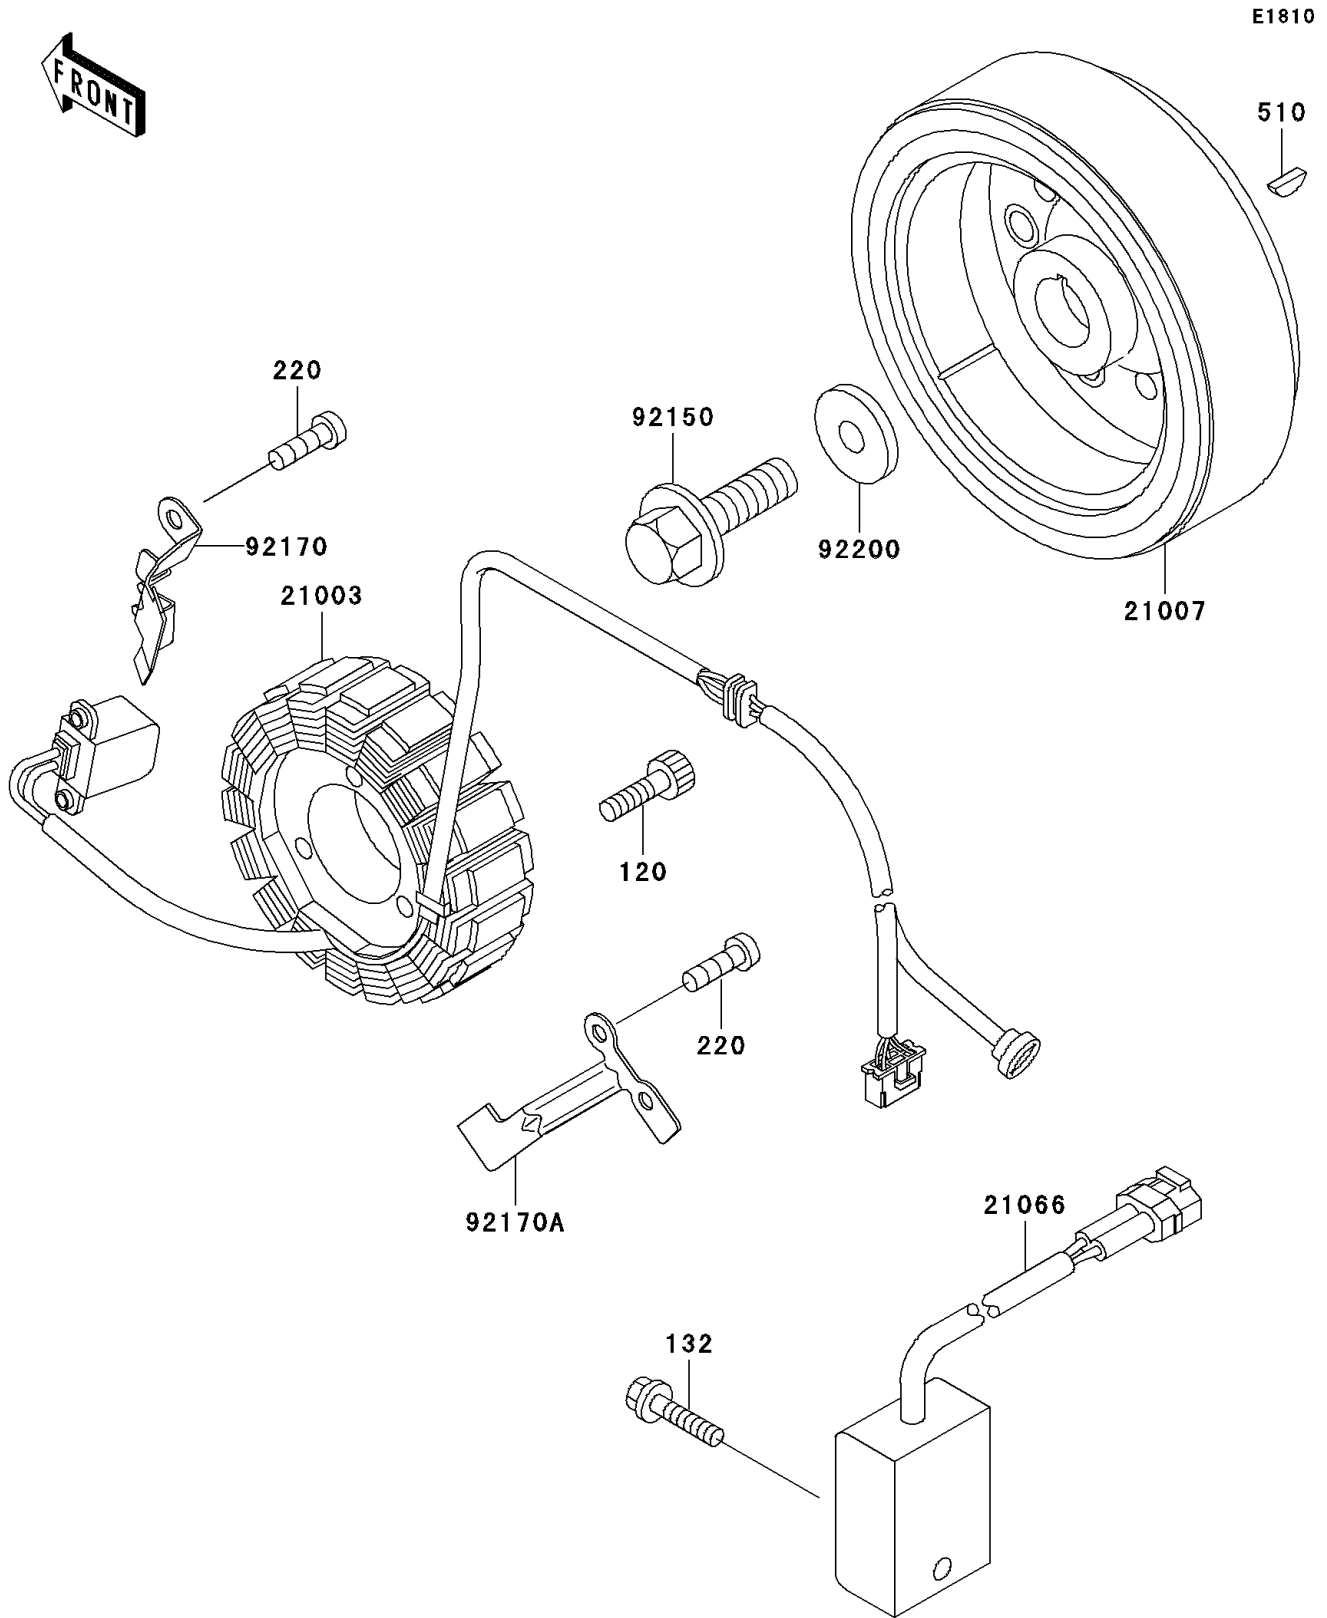

1997 KLX300R PARTS DIAGRAM

Generator

1997 KLX300R PARTS LIST

Generator

ITEM NAME	PART NUMBER	QUANTITY
BOLT-SOCKET,5X30 (Ref # 120)	120P0530	3
BOLT-FLANGED-SMALL (Ref # 132)	132J0612	1
SCREW-PAN-CROS (Ref # 220)	220B0512	4
KEY-WOODRUFF (Ref # 510)	510A3100	1
STATOR (Ref # 21003)	21003-1274	1
ROTOR,MAGNETO (Ref # 21007)	21007-1314	1
REGULATOR-VOLTAGE (Ref # 21066)	21066-1072	1
BOLT,10X32 (Ref # 92150)	92150-1134	1
CLAMP (Ref # 92170)	92170-1346	1
CLAMP (Ref # 92170A)	92170-1347	1
WASHER,10X30X4 (Ref # 92200)	92200-1185	1