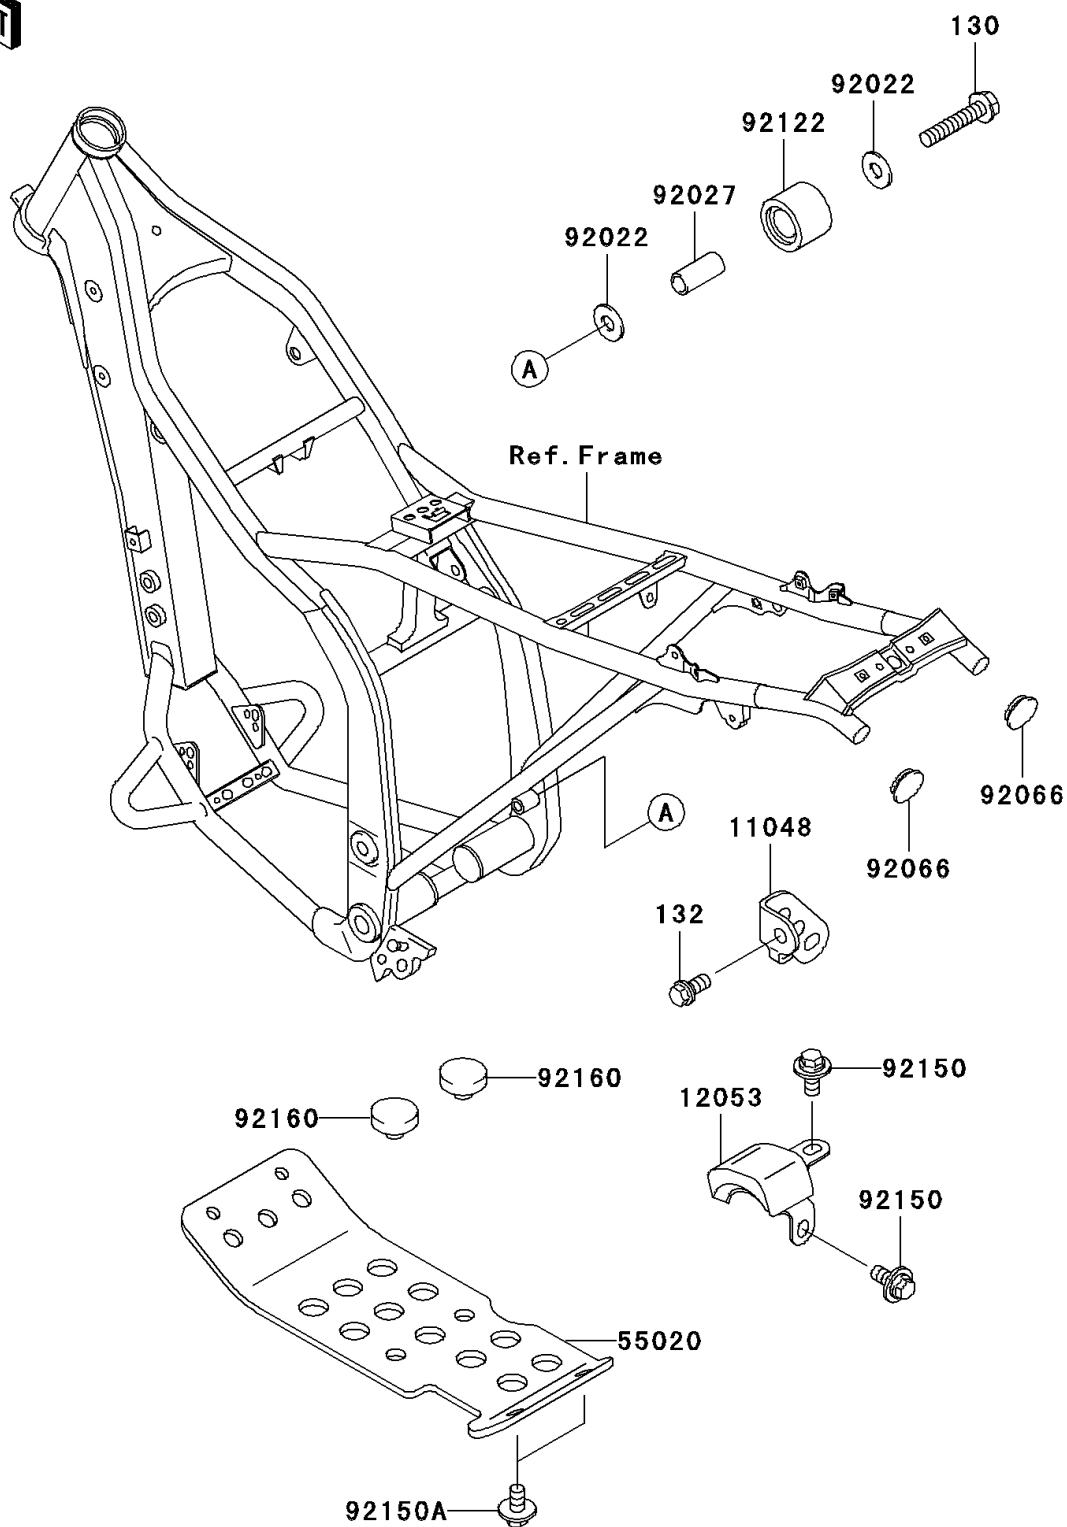

2005 KLX300R PARTS DIAGRAM

Frame Fittings

F2131

2005 KLX300R PARTS LIST

Frame Fittings

ITEM NAME	PART NUMBER	QUANTITY
BOLT-FLANGED,8X40 (Ref # 130)	130G0840	1
BOLT-FLANGED-SMALL (Ref # 132)	132G0612	1
BRACKET,AIR FILTER,LWR,LH (Ref # 11048)	11048-1223	1
GUIDE-CHAIN (Ref # 12053)	12053-0001	1
GUARD,ENGINE (Ref # 55020)	55020-1456	1
WASHER,8.5X20X1.6 (Ref # 92022)	92022-1561	1
COLLAR,CHAIN ROLLER (Ref # 92027)	92027-1670	1
PLUG,FRAME END,12X13 (Ref # 92066)	92066-1034	1
ROLLER,CHAIN GUIDE (Ref # 92122)	92122-1153	1
BOLT,6X14 (Ref # 92150)	92150-1340	1
BOLT,6X12 (Ref # 92150A)	92150-1435	1
DAMPER (Ref # 92160)	92160-1396	1