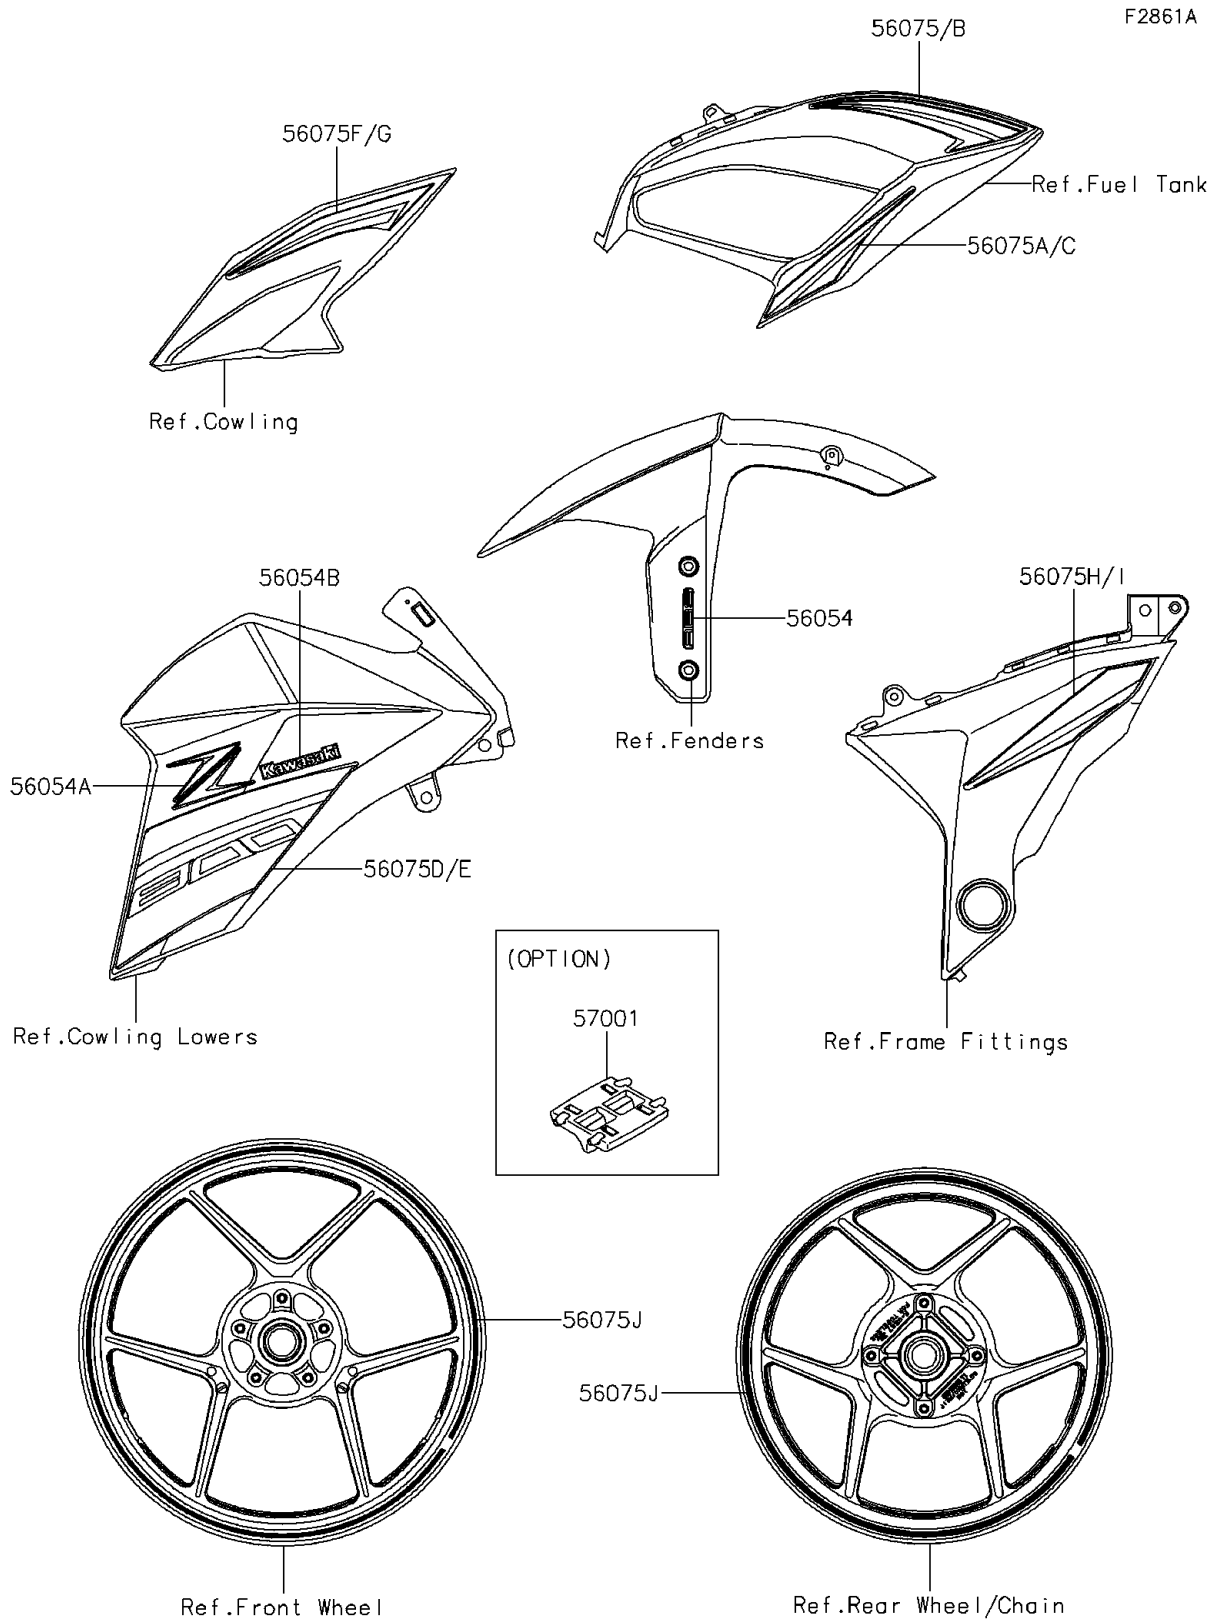

2016 Z800 ABS PARTS DIAGRAM

Decals(Blue)(CN)

2016 Z800 ABS PARTS LIST

Decals(Blue)(CN)

ITEM NAME	PART NUMBER	QUANTITY
MARK,FR FENDER,ABS (Ref # 56054)	56054-1413	1
MARK,SHROUD,Z (Ref # 56054A)	56054-1914	1
MARK,SHROUD,KAWASAKI (Ref # 56054B)	56054-1949	1
PATTERN,TANK COVER,LH,UPP (Ref # 56075)	56075-1213	1
PATTERN,TANK COVER,LH,LWR (Ref # 56075A)	56075-1214	1
PATTERN,TANK COVER,RH,UPP (Ref # 56075B)	56075-1215	1
PATTERN,TANK COVER,RH,LWR (Ref # 56075C)	56075-1216	1
PATTERN,SHROUD,LH (Ref # 56075D)	56075-1217	1
PATTERN,SHROUD,RH (Ref # 56075E)	56075-1218	1
PATTERN,UPP COWL.,LH (Ref # 56075F)	56075-1219	1
PATTERN,UPP COWL.,RH (Ref # 56075G)	56075-1220	1
PATTERN,PIVOT COVER,LH (Ref # 56075H)	56075-1221	1
PATTERN,PIVOT COVER,RH (Ref # 56075I)	56075-1222	1
PATTERN,WHEEL,BLUE,4X1353 (Ref # 56075J)	56075-1223	1
RIM STRIPE APPLICATOR (Ref # 57001)	57001-1752	1