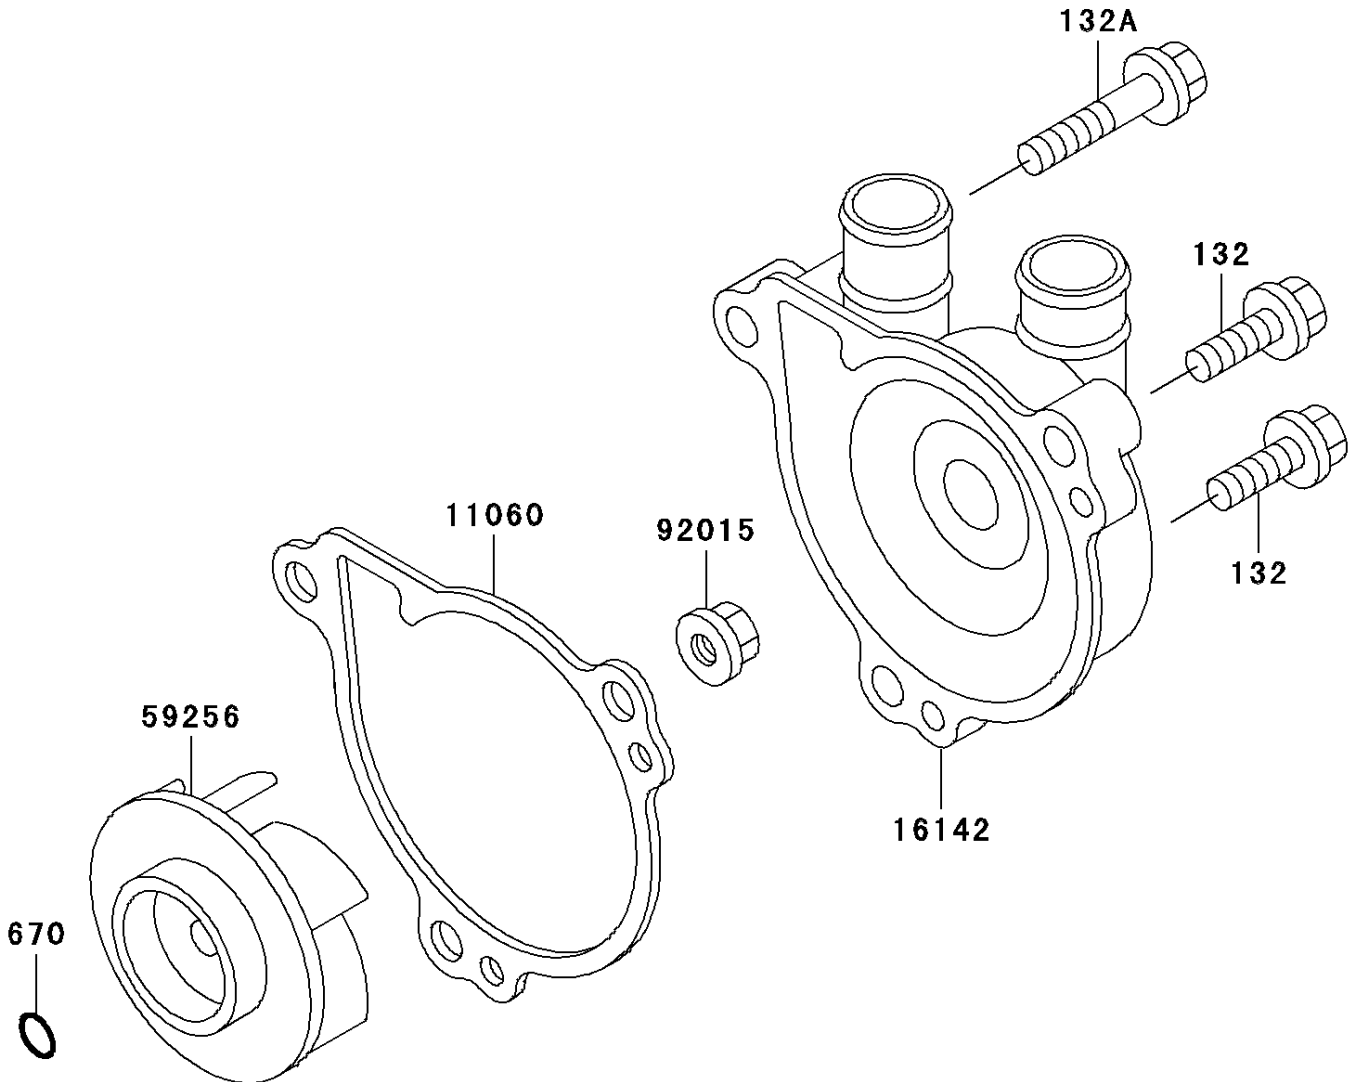

1995 KLX250R PARTS DIAGRAM

Water Pump

E3031

1995 KLX250R PARTS LIST

Water Pump

ITEM NAME	PART NUMBER	QUANTITY
BOLT-FLANGED-SMALL (Ref # 132)	132Y0625	2
BOLT-FLANGED-SMALL (Ref # 132A)	132Y0665	1
O RING,6MM (Ref # 670)	670B1506	1
GASKET,PUMP COVER (Ref # 11060)	11060-1328	1
COVER-PUMP (Ref # 16142)	16142-1124	1
IMPELLER (Ref # 59256)	59256-1063	1
NUT,FLANGED,6MM (Ref # 92015)	92015-1078	1