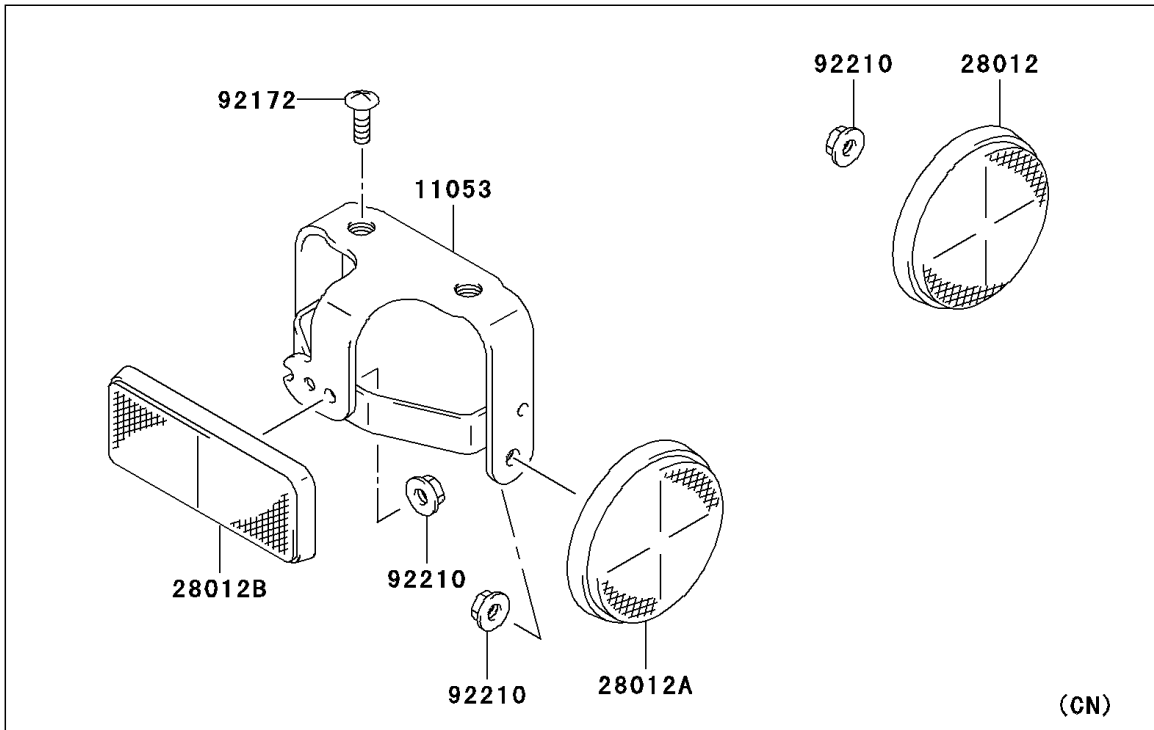

# 2004 KLX125L PARTS DIAGRAM

Chassis Electrical Equipment

F2760

## 2004 KLX125L PARTS LIST

### Chassis Electrical Equipment

ITEM NAME	PART NUMBER	QUANTITY
HARNESS (Ref # 26030)	26030-S004	1
SWITCH (Ref # 27010)	27010-S018	1
CLAMP,L=165 (Ref # 92171)	92171-S016	2
CLAMP,L=120 (Ref # 92171A)	92171-S035	1
BRACKET,RR (Ref # 11053)	11053-S003	1
REFLECTOR-REFLEX,FR (Ref # 28012)	28012-S001	2
REFLECTOR-REFLEX,RR (Ref # 28012A)	28012-S002	2
REFLECTOR-REFLEX,RR (Ref # 28012B)	28012-S003	1
SCREW (Ref # 92172)	92172-S017	2
NUT (Ref # 92210)	92210-S067	5