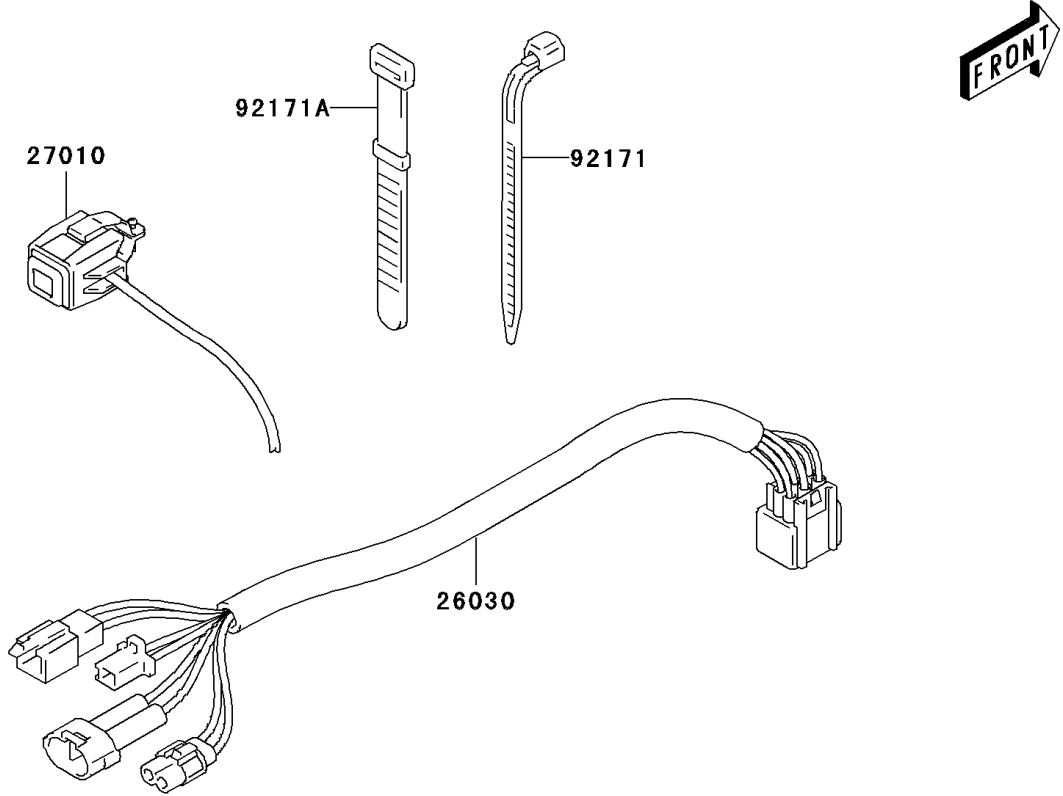

# 2004 KLX125L PARTS DIAGRAM

Chassis Electrical Equipment

F2760

## 2004 KLX125L PARTS LIST

### Chassis Electrical Equipment

ITEM NAME	PART NUMBER	QUANTITY
HARNESS (Ref # 26030)	26030-S004	1
SWITCH (Ref # 27010)	27010-S018	1
CLAMP,L=165 (Ref # 92171)	92171-S016	2
CLAMP,L=120 (Ref # 92171A)	92171-S035	1
BRACKET,RR (Ref # 11053)	11053-S003	1
REFLECTOR-REFLEX,FR (Ref # 28012)	28012-S001	2
REFLECTOR-REFLEX,RR (Ref # 28012A)	28012-S002	2
REFLECTOR-REFLEX,RR (Ref # 28012B)	28012-S003	1
SCREW (Ref # 92172)	92172-S017	2
NUT (Ref # 92210)	92210-S067	5