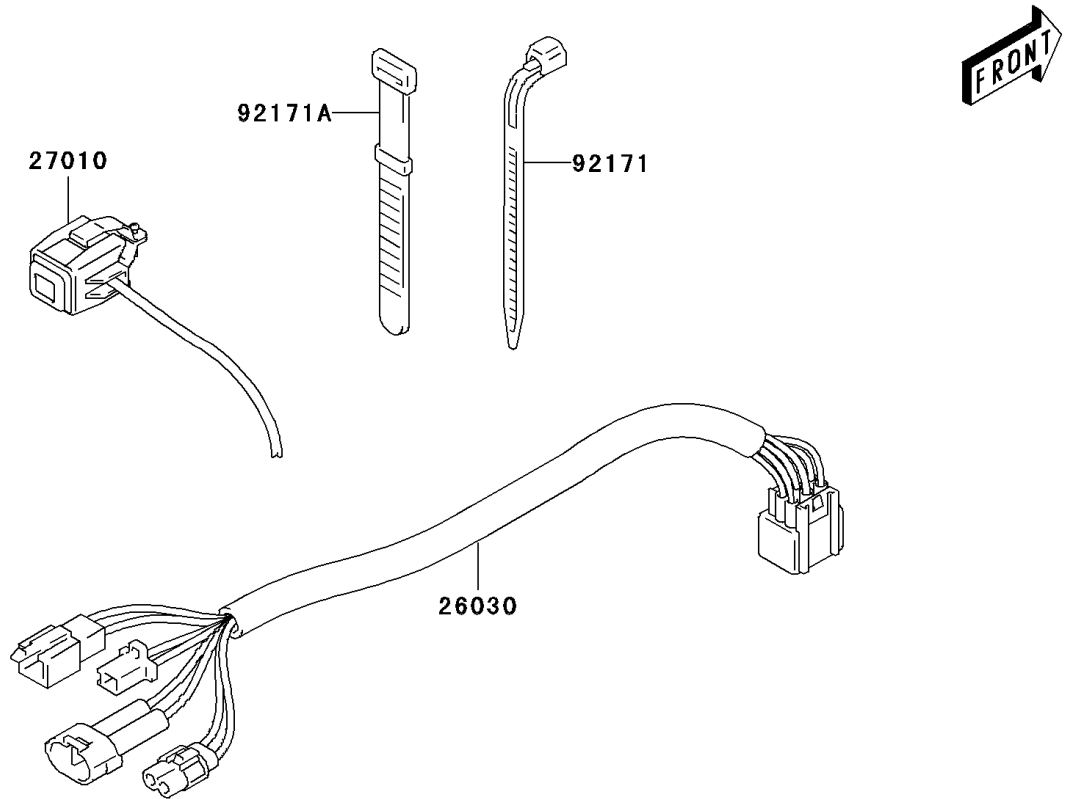

2003 KLX125L PARTS DIAGRAM

Chassis Electrical Equipment

F2760

2003 KLX125L PARTS LIST

Chassis Electrical Equipment

ITEM NAME	PART NUMBER	QUANTITY
HARNESS (Ref # 26030)	26030-S004	1
SWITCH (Ref # 27010)	27010-S018	1
CLAMP,L=165 (Ref # 92171)	92171-S016	1
CLAMP,L=120 (Ref # 92171A)	92171-S035	1
BRACKET,RR (Ref # 11053)	11053-S003	1
REFLECTOR-REFLEX,FR (Ref # 28012)	28012-S001	1
REFLECTOR-REFLEX,RR (Ref # 28012A)	28012-S002	1
REFLECTOR-REFLEX,RR (Ref # 28012B)	28012-S003	1
SCREW (Ref # 92172)	92172-S017	1
NUT (Ref # 92210)	92210-S067	1