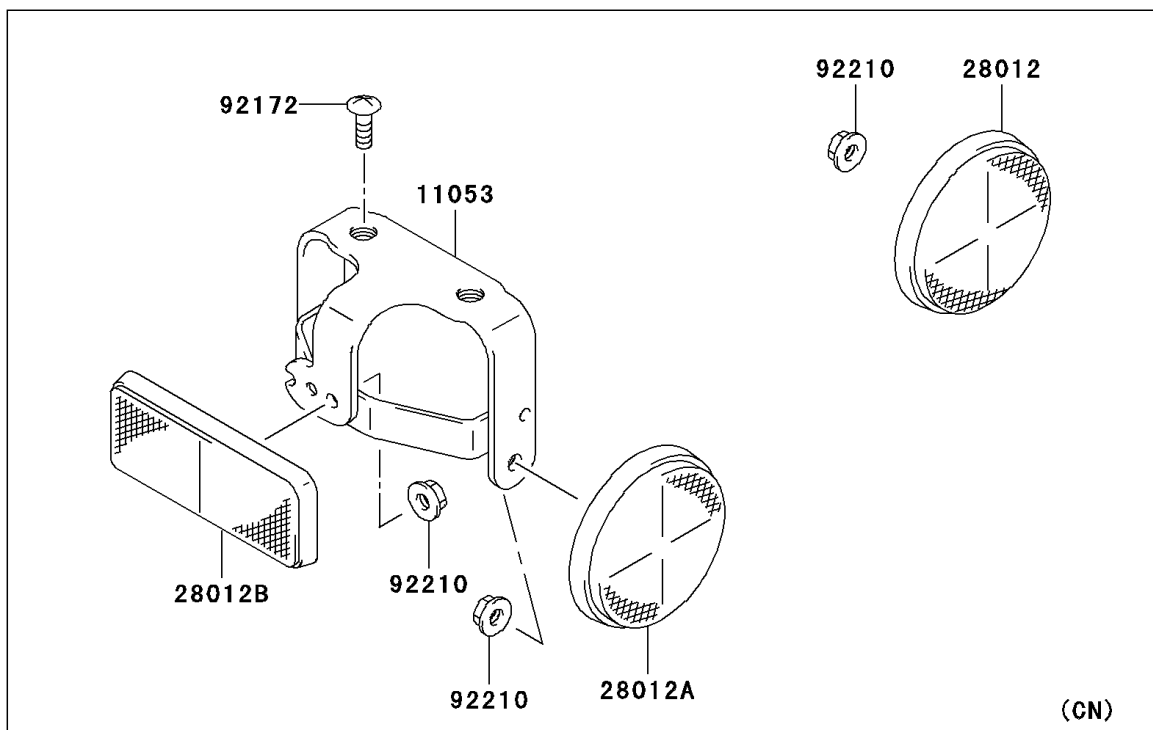

2003 KLX125L PARTS DIAGRAM

Chassis Electrical Equipment

F2760

2003 KLX125L PARTS LIST

Chassis Electrical Equipment

ITEM NAME	PART NUMBER	QUANTITY
HARNESS (Ref # 26030)	26030-S004	1
SWITCH (Ref # 27010)	27010-S018	1
CLAMP,L=165 (Ref # 92171)	92171-S016	1
CLAMP,L=120 (Ref # 92171A)	92171-S035	1
BRACKET,RR (Ref # 11053)	11053-S003	1
REFLECTOR-REFLEX,FR (Ref # 28012)	28012-S001	1
REFLECTOR-REFLEX,RR (Ref # 28012A)	28012-S002	1
REFLECTOR-REFLEX,RR (Ref # 28012B)	28012-S003	1
SCREW (Ref # 92172)	92172-S017	1
NUT (Ref # 92210)	92210-S067	1