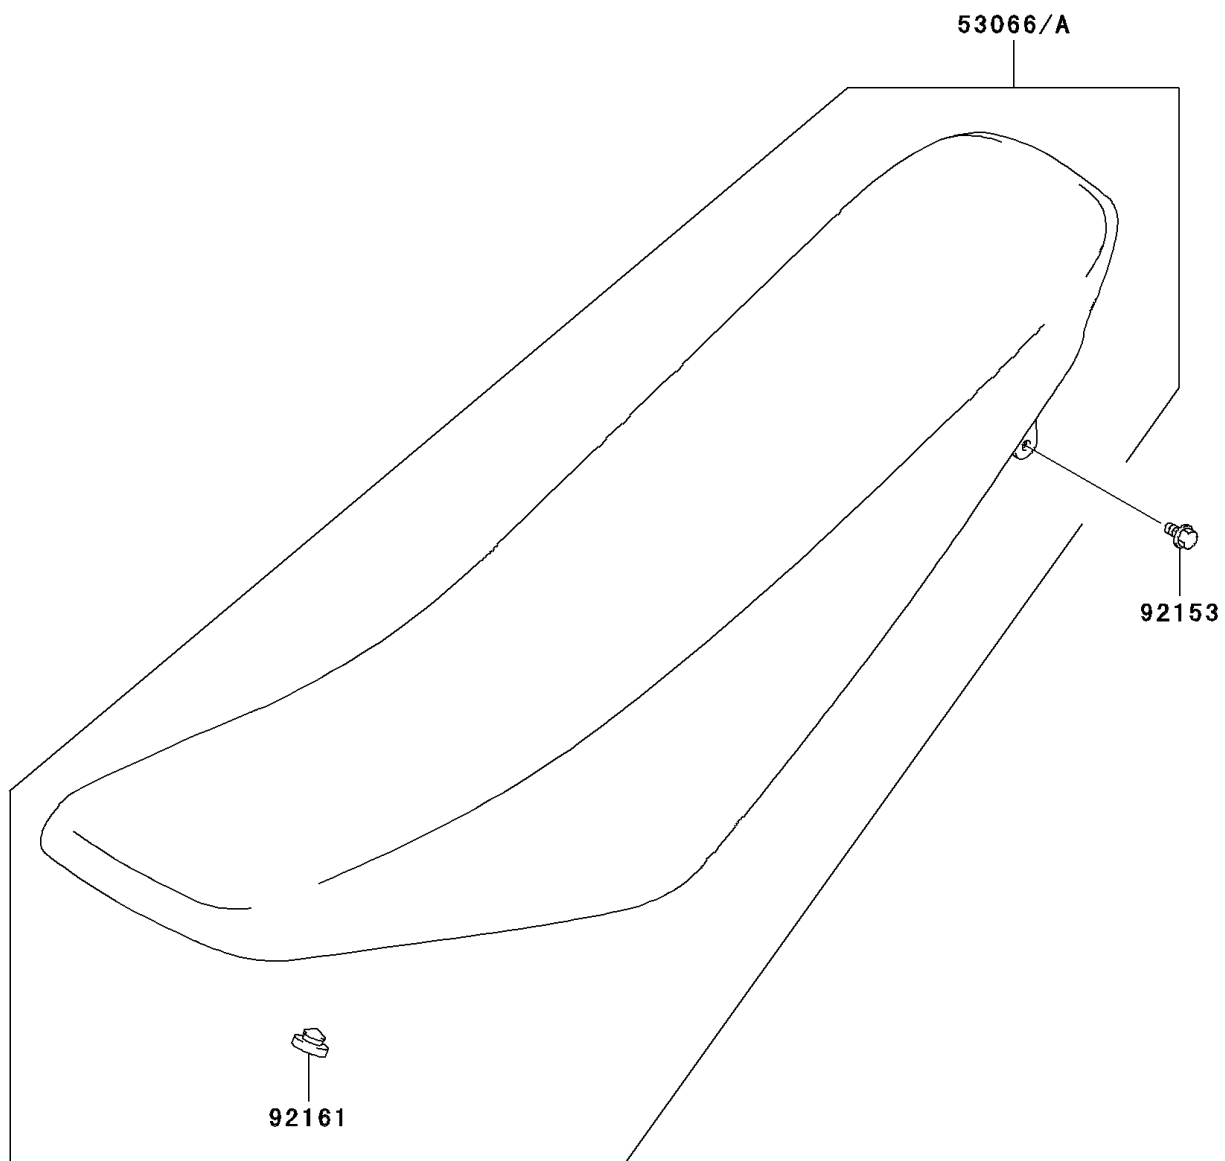

## 2003 KLX125L PARTS DIAGRAM

Seat

F2510

## 2003 KLX125L PARTS LIST

Seat

ITEM NAME	PART NUMBER	QUANTITY
SEAT-ASSY,BLACK/WHITE (Ref # 53066)	53066-S003-549	1
BOLT (Ref # 92153)	92153-S010	1
DAMPER,SEAT MOUNT (Ref # 92161)	92161-S060	1