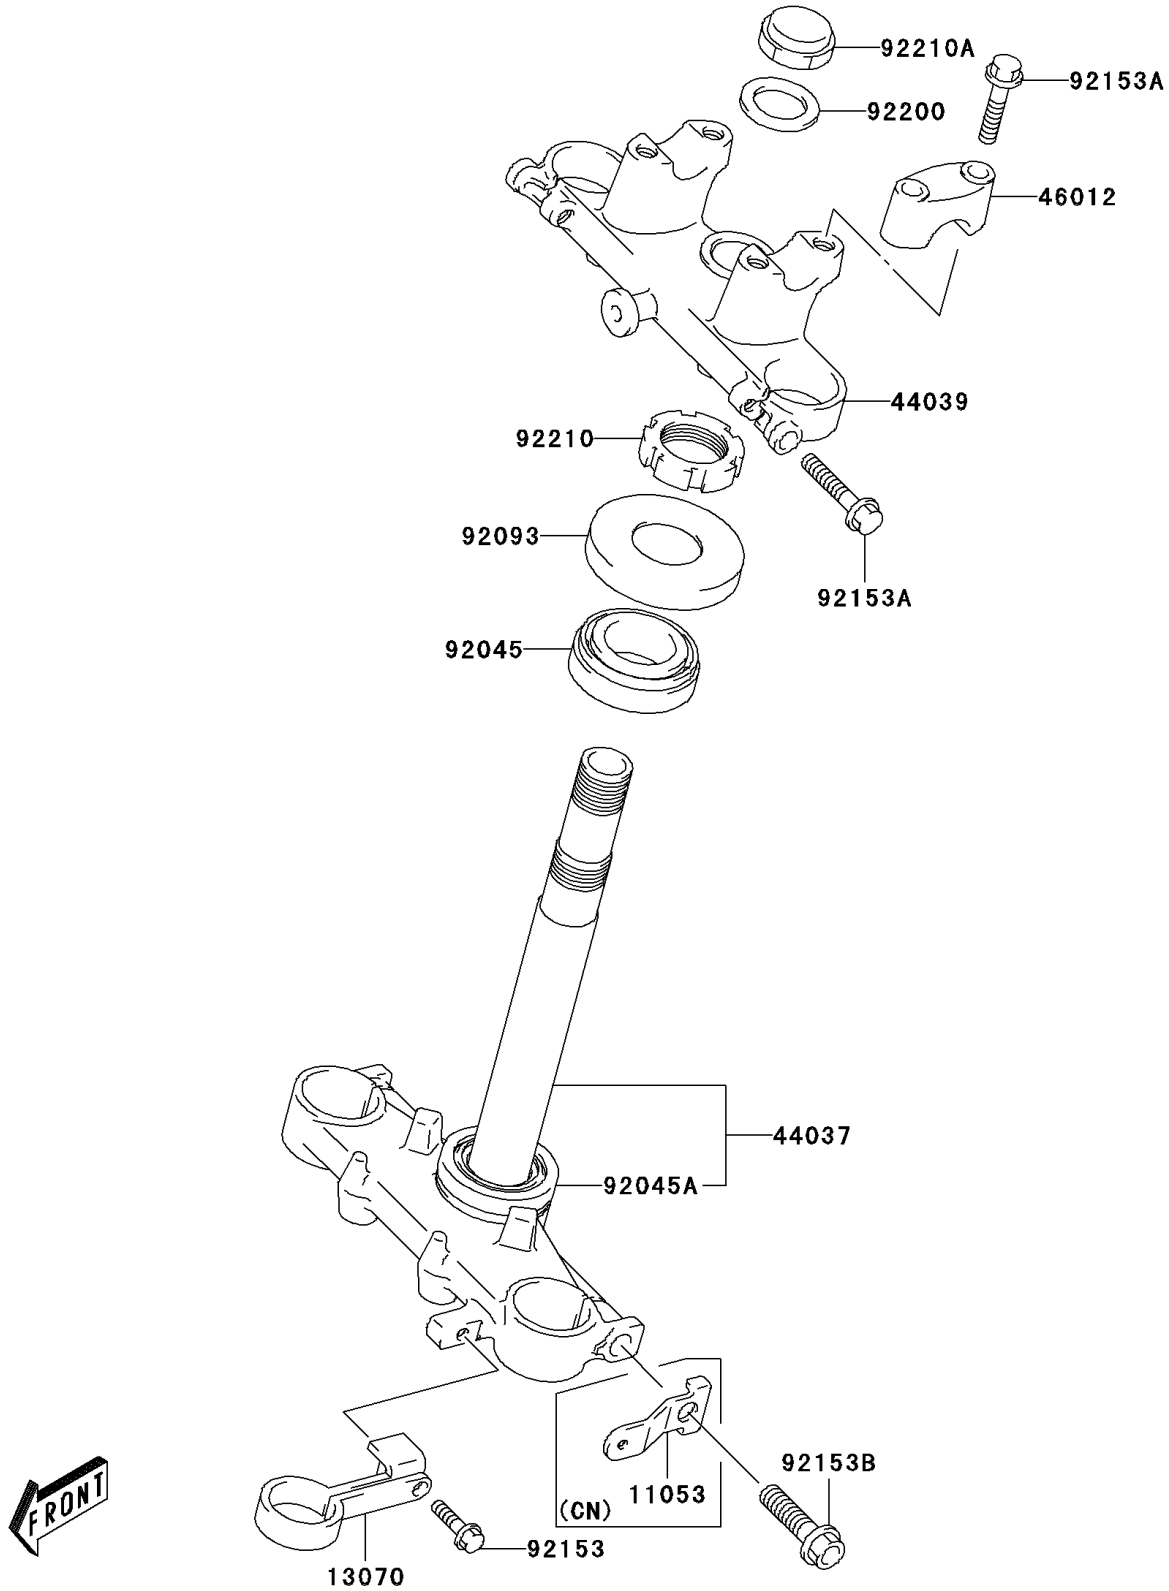

# 2003 KLX125L PARTS DIAGRAM

Under Bracket

F2350

## 2003 KLX125L PARTS LIST

### Under Bracket

ITEM NAME	PART NUMBER	QUANTITY
GUIDE,FRONT BRAKE HOSE (Ref # 13070)	13070-S007	1
HOLDER-FORK UNDER (Ref # 44037)	44037-S003	1
HOLDER-FORK UPPER (Ref # 44039)	44039-S002	1
HOLDER-HANDLE (Ref # 46012)	46012-S004	2
BEARING-BALL,STEERING,UPP (Ref # 92045)	92045-S032	1
BEARING-BALL,STEERING,LWR (Ref # 92045A)	92045-S033	1
SEAL,STEERING,UPP (Ref # 92093)	92093-S011	1
BOLT (Ref # 92153)	92153-S147	1
BOLT (Ref # 92153A)	92153-S186	6
BOLT (Ref # 92153B)	92153-S187	2
WASHER (Ref # 92200)	92200-S126	1
NUT (Ref # 92210)	92210-S058	1
NUT (Ref # 92210A)	92210-S096	1
BRACKET,FR,RR (Ref # 11053)	11053-S002	2