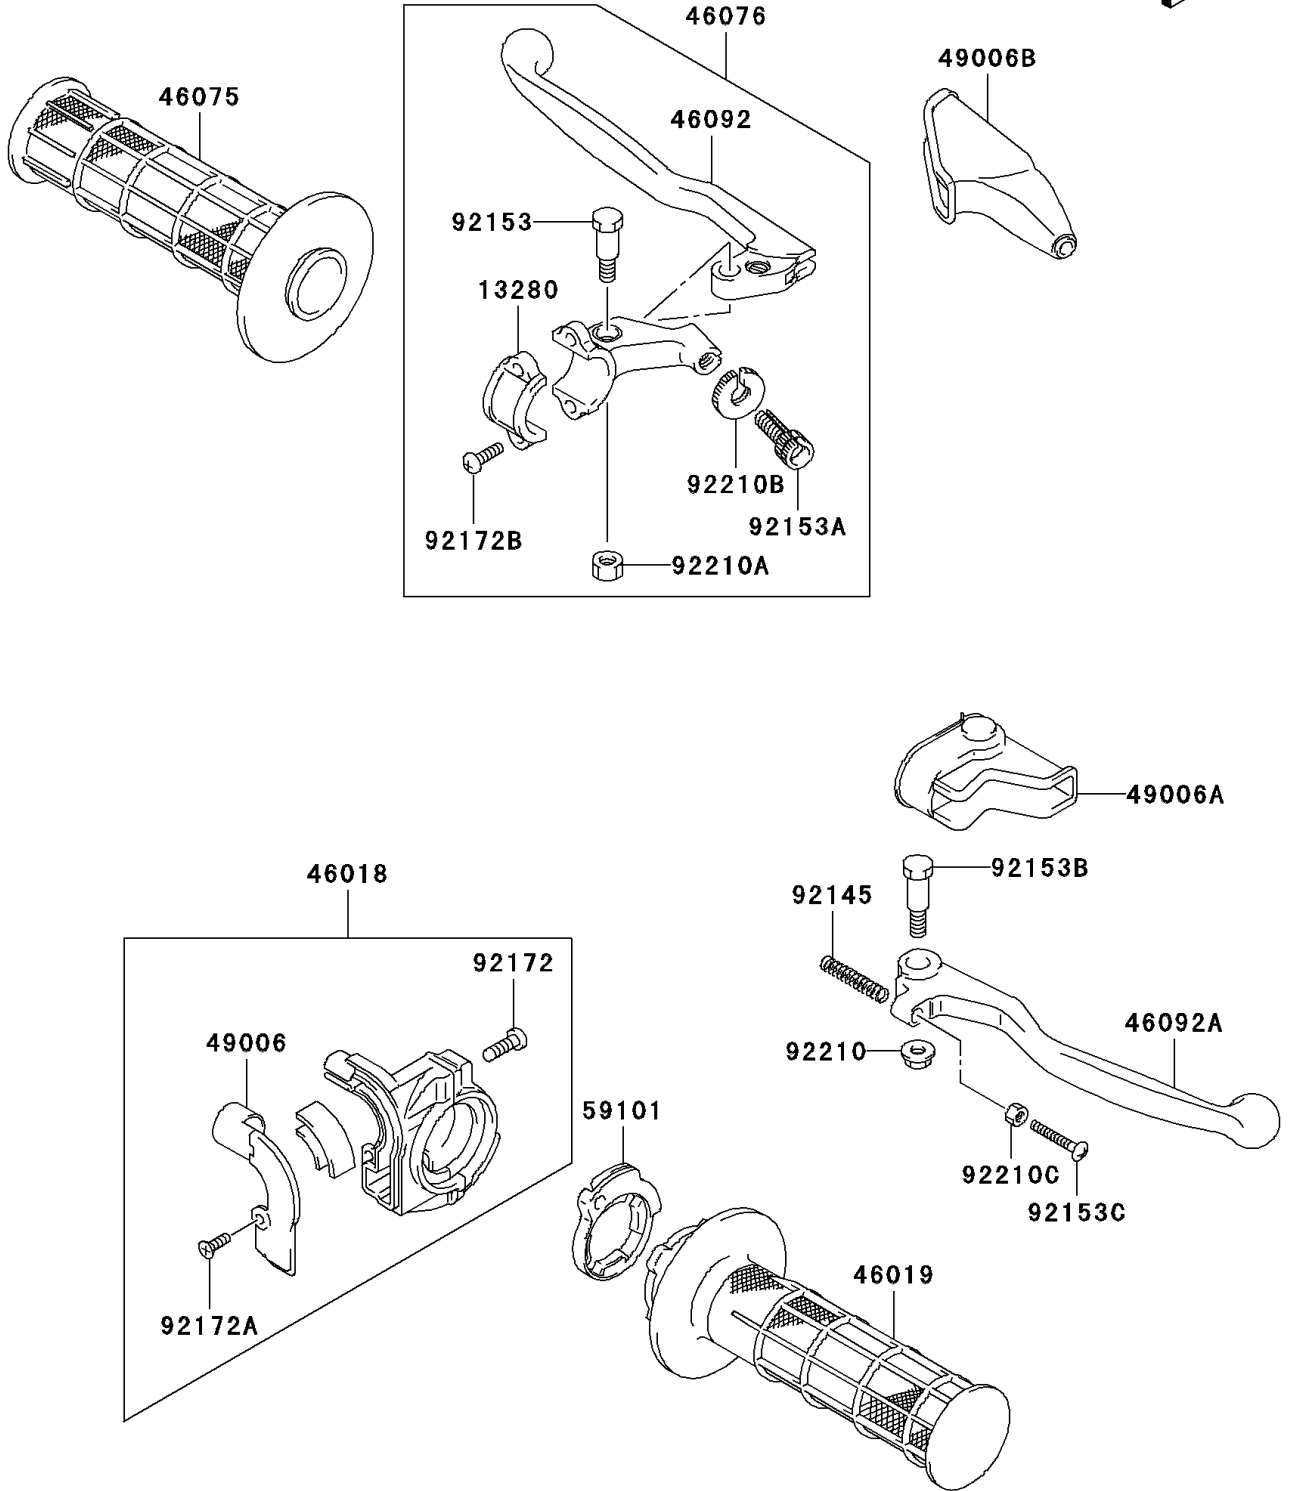

2003 KLX125L PARTS DIAGRAM

Handle Lever

F2316

2003 KLX125L PARTS LIST

Handle Lever

| ITEM NAME | PART NUMBER | QUANTITY |
|--|-------------|----------|
| HOLDER,CLUTCH LEVER HOLDER (Ref # 13280) | 13280-S013 | 1 |
| GRIP-ASSY-THROTTLE (Ref # 46018) | 46018-S001 | 1 |
| GRIP-ASSY,THROTTLE (Ref # 46019) | 46019-S003 | 1 |
| GRIP (Ref # 46075) | 46075-S003 | 1 |
| LEVER-ASSY-GRIP,CLUTCH (Ref # 46076) | 46076-S004 | 1 |
| LEVER-GRIP,CLUTCH (Ref # 46092) | 46092-S004 | 1 |
| LEVER-GRIP,BRAKE (Ref # 46092A) | 46092-S006 | 1 |
| BOOT (Ref # 49006) | 49006-S008 | 1 |
| BOOT,BRAKE LEVER (Ref # 49006A) | 49006-S010 | 1 |
| BOOT (Ref # 49006B) | 49006-S019 | 1 |
| REEL,THROTTLE GRIP (Ref # 59101) | 59101-S001 | 1 |
| SPRING,RETURN (Ref # 92145) | 92145-S052 | 1 |
| BOLT (Ref # 92153) | 92153-S156 | 1 |
| BOLT,CABLE (Ref # 92153A) | 92153-S157 | 1 |
| BOLT (Ref # 92153B) | 92153-S170 | 1 |
| BOLT (Ref # 92153C) | 92153-S171 | 1 |
| SCREW (Ref # 92172) | 92172-S097 | 2 |
| SCREW (Ref # 92172A) | 92172-S098 | 1 |
| SCREW (Ref # 92172B) | 92172-S100 | 2 |
| NUT (Ref # 92210) | 92210-S004 | 1 |
| NUT (Ref # 92210A) | 92210-S053 | 1 |
| NUT (Ref # 92210B) | 92210-S059 | 1 |
| NUT (Ref # 92210C) | 92210-S065 | 1 |