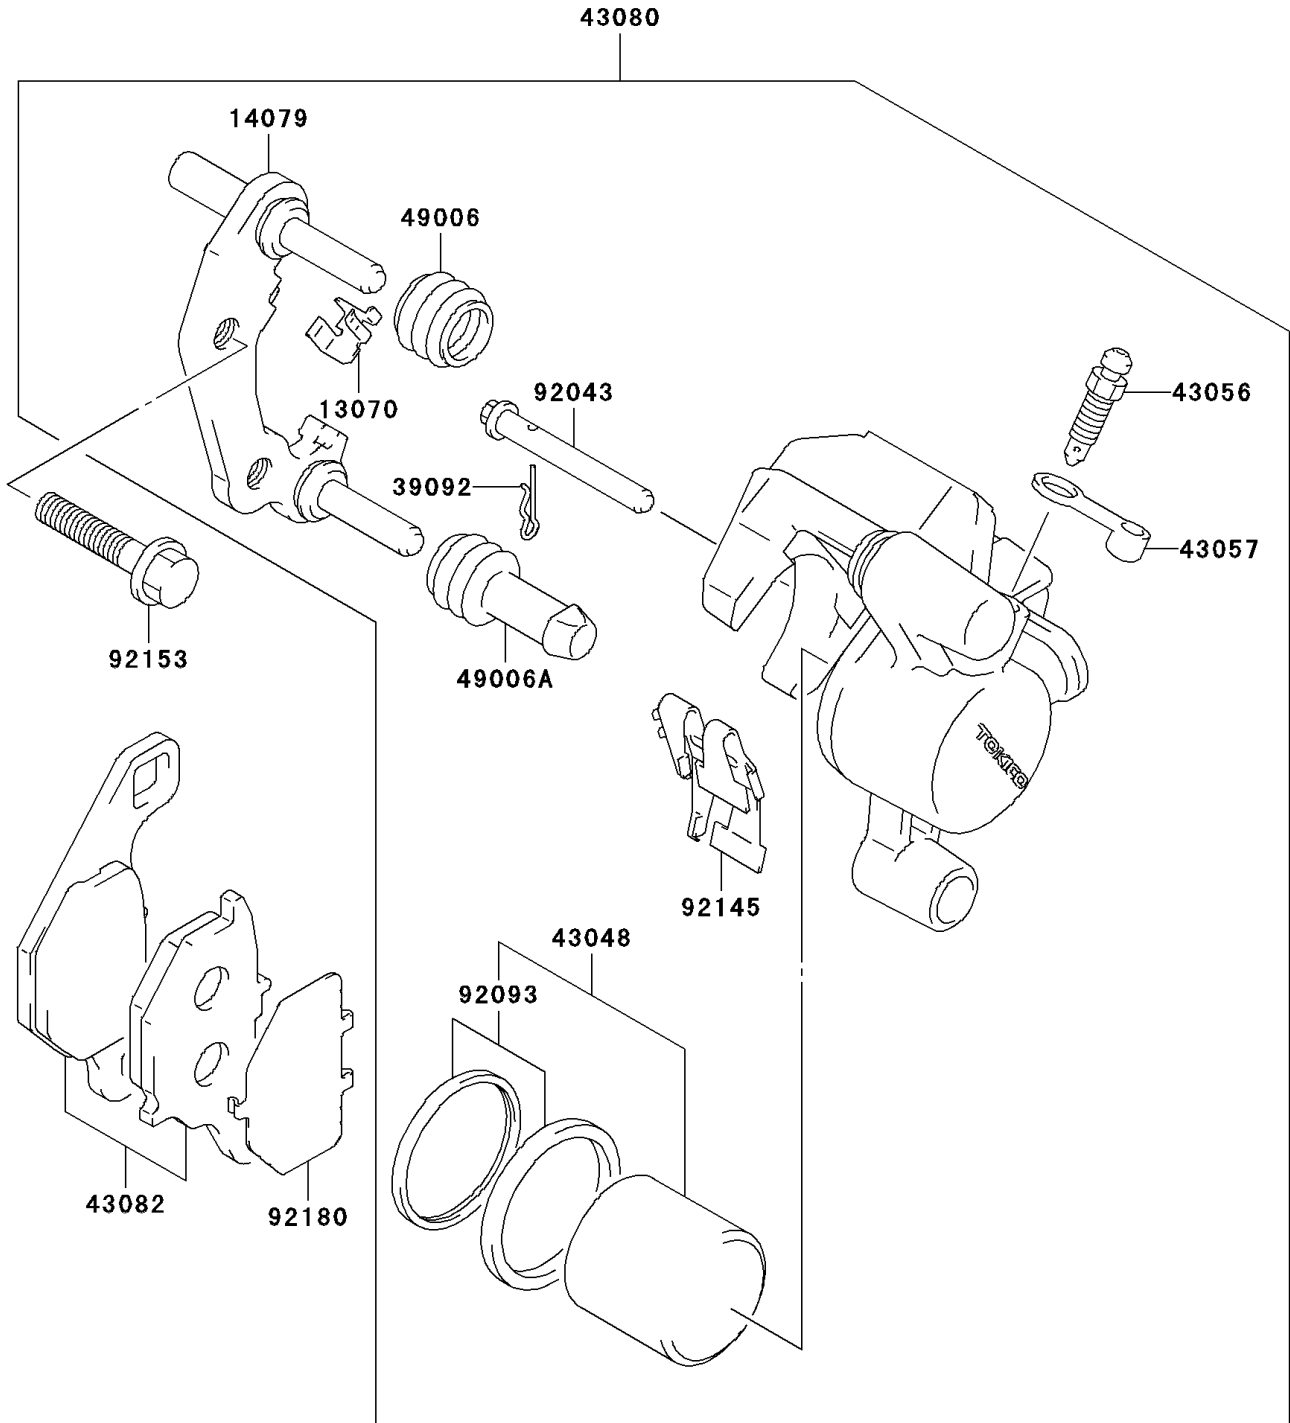

2004 KLX125L PARTS DIAGRAM

Front Brake(B2/B3)

F2292A

2004 KLX125L PARTS LIST

Front Brake(B2/B3)

ITEM NAME	PART NUMBER	QUANTITY
GUIDE,PAD (Ref # 13070)	13070-S003	1
HOLDER-ASSY (Ref # 14079)	14079-S001	1
PIN-HAIR,PAD PIN (Ref # 39092)	39092-S001	1
PISTON-CALIPER (Ref # 43048)	43048-S001	1
BREATHER-BRAKE (Ref # 43056)	43056-S001	1
CAP-BREATHER (Ref # 43057)	43057-S003	1
CALIPER-SUB-ASSY (Ref # 43080)	43080-S002	1
PAD-ASSY-BRAKE (Ref # 43082)	43082-S015	1
BOOT,AXLE (Ref # 49006)	49006-S002	1
BOOT,AXLE (Ref # 49006A)	49006-S003	1
PIN,PAD (Ref # 92043)	92043-S056	1
SEAL (Ref # 92093)	92093-S003	1
SPRING,PAD (Ref # 92145)	92145-S017	1
BOLT (Ref # 92153)	92153-S070	2
SHIM,PAD (Ref # 92180)	92180-S005	1