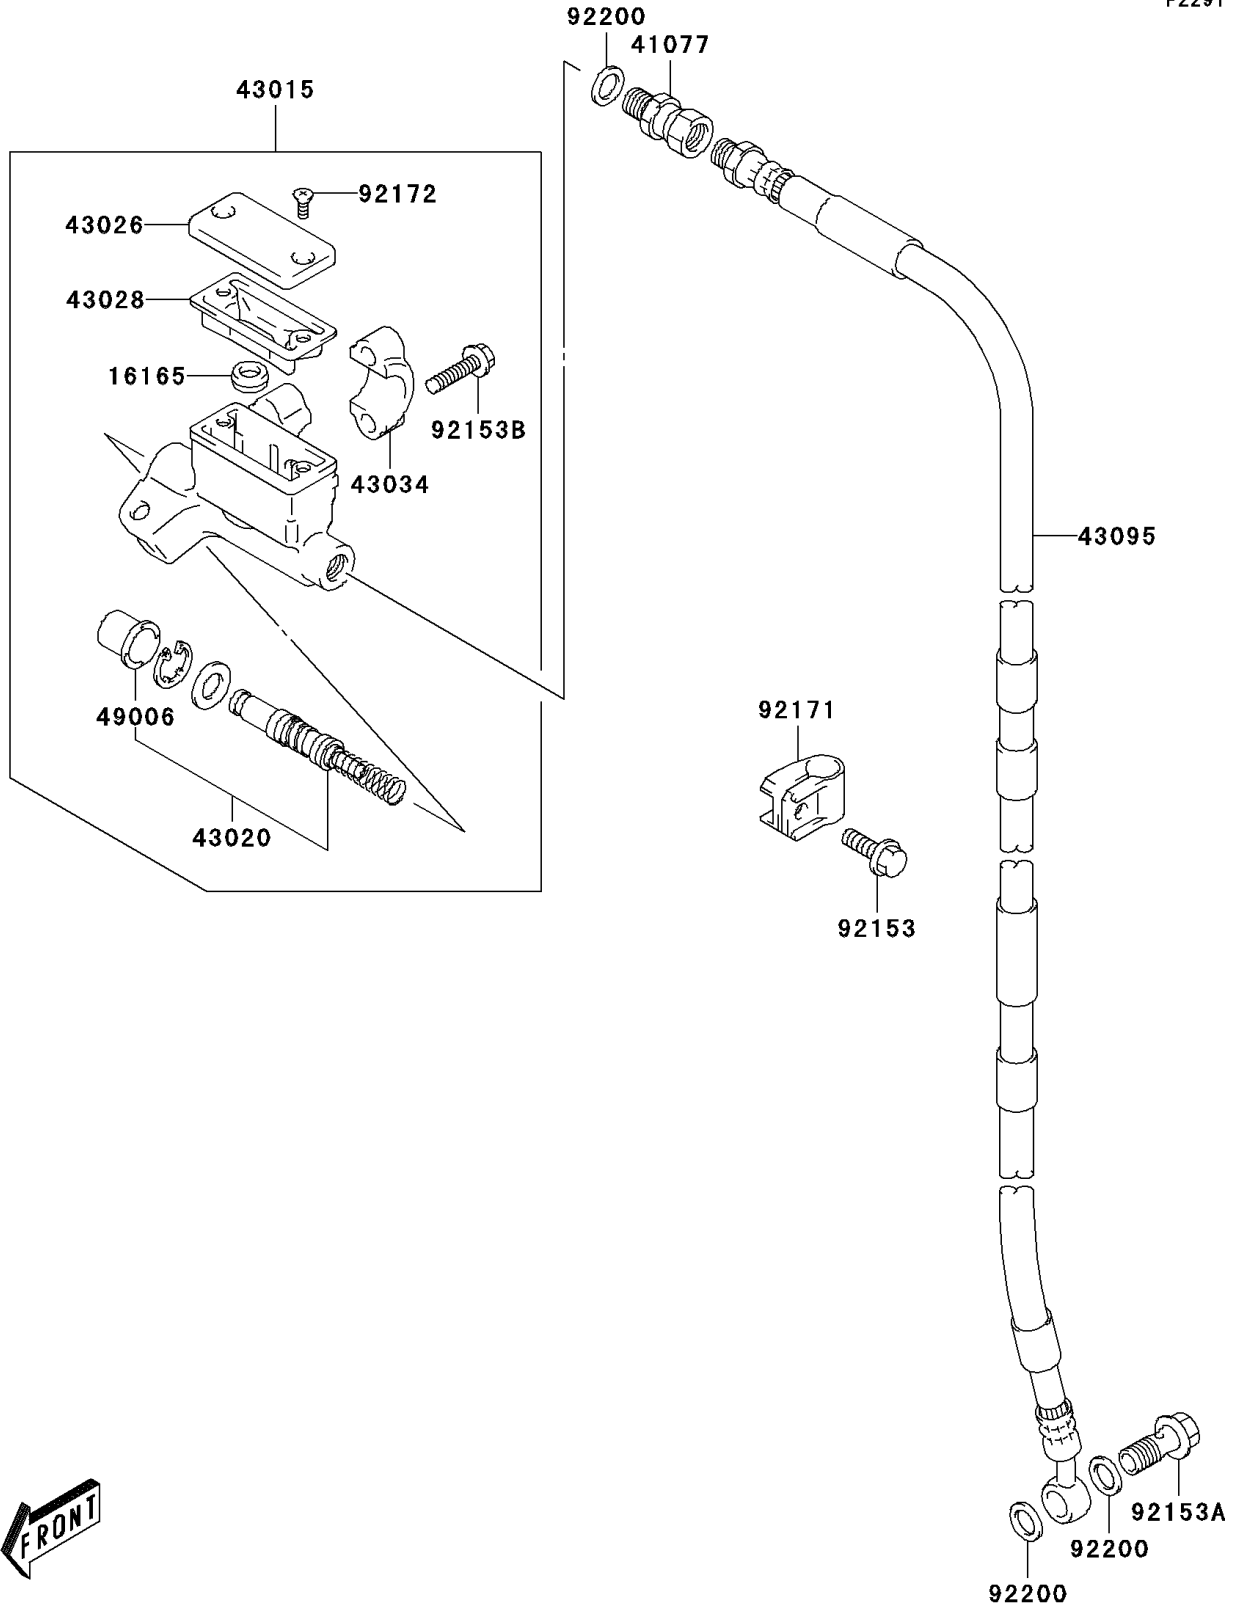

2003 KLX125L PARTS DIAGRAM

Front Master Cylinder

F2291

2003 KLX125L PARTS LIST

Front Master Cylinder

ITEM NAME	PART NUMBER	QUANTITY
SEPARATOR (Ref # 16165)	16165-S005	1
ADAPTER (Ref # 41077)	41077-S002	1
CYLINDER-ASSY-MASTER (Ref # 43015)	43015-S007	1
PISTON-COMP-BRAKE (Ref # 43020)	43020-S003	1
CAP-BRAKE (Ref # 43026)	43026-S003	1
DIAPHRAGM (Ref # 43028)	43028-S006	1
HOLDER-BRAKE (Ref # 43034)	43034-S003	1
HOSE-BRAKE (Ref # 43095)	43095-S006	1
BOOT (Ref # 49006)	49006-S004	1
BOLT (Ref # 92153)	92153-S002	1
BOLT (Ref # 92153A)	92153-S053	1
BOLT (Ref # 92153B)	92153-S172	1
CLAMP,FRONT BRAKE HOSE (Ref # 92171)	92171-S057	1
SCREW,RESERVOIR CAP (Ref # 92172)	92172-S054	1
WASHER,10X15X1.5 (Ref # 92200)	92200-S014	1