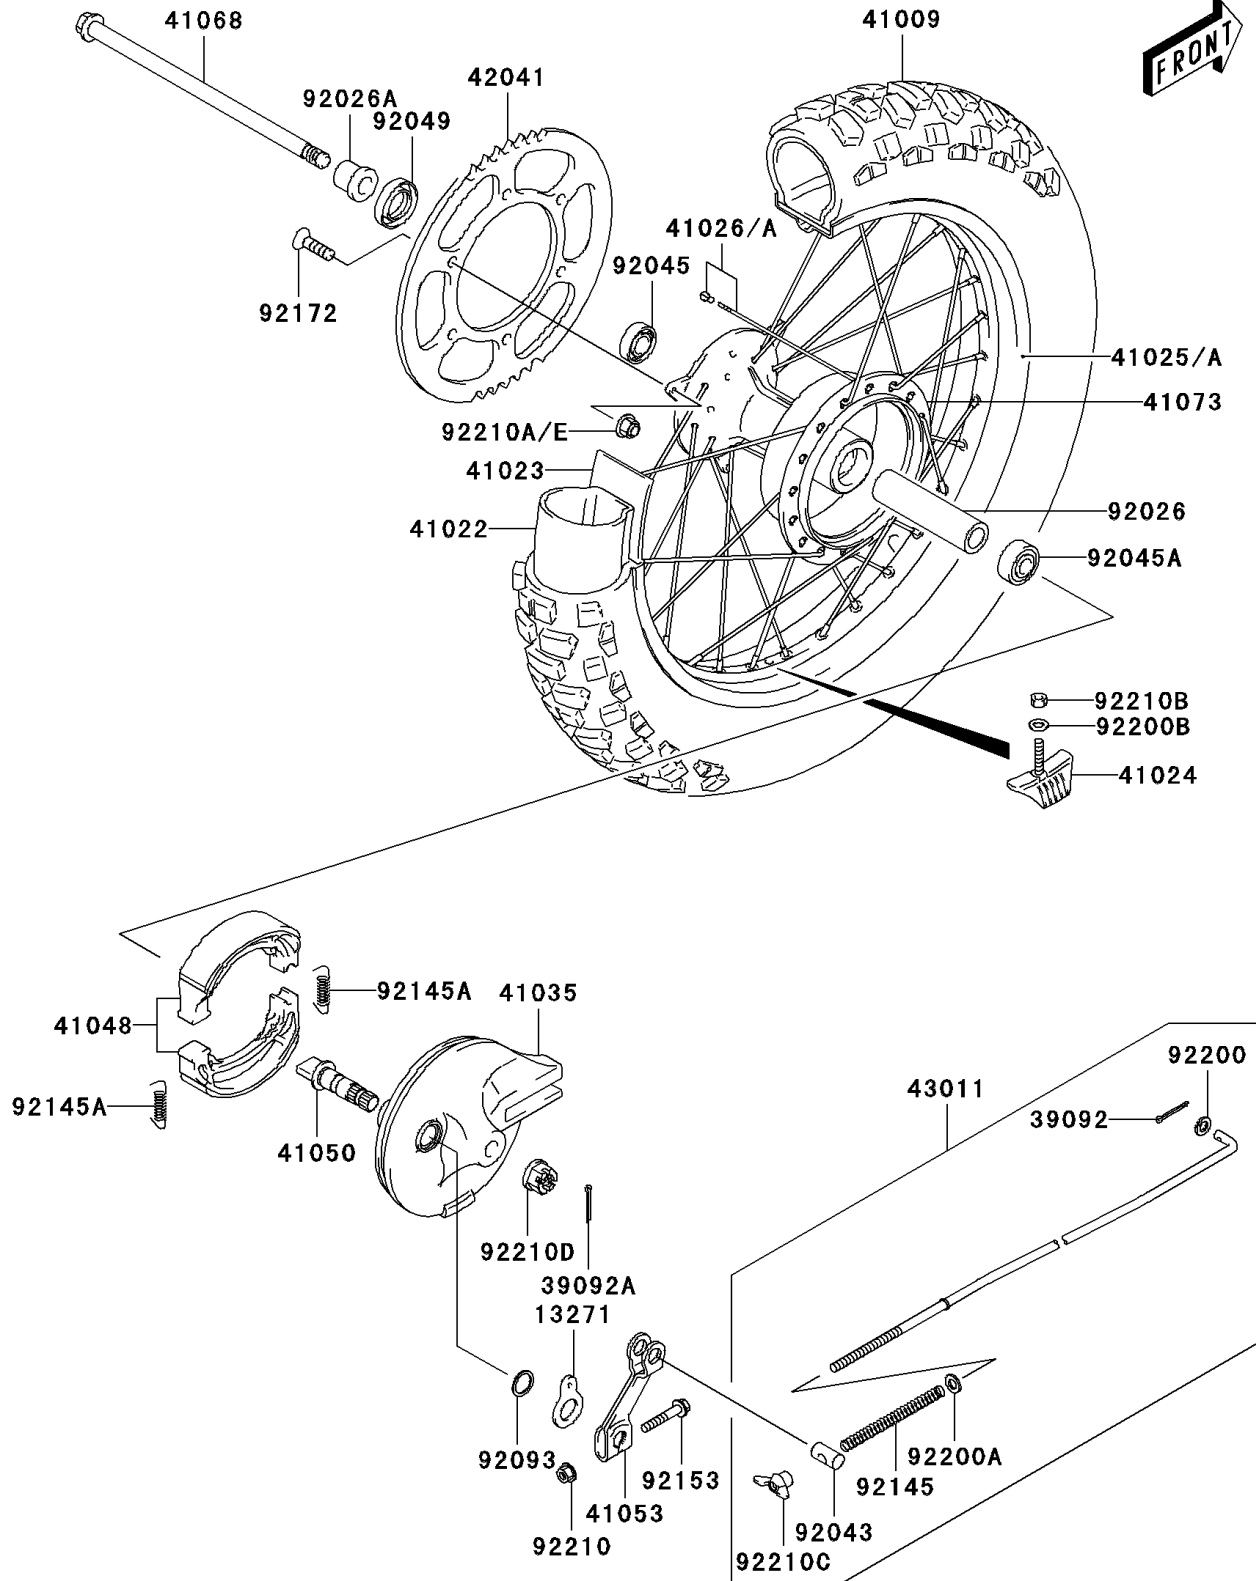

2003 KLX125L PARTS DIAGRAM

Rear Hub(B1/B2)

F2240

2003 KLX125L PARTS LIST

Rear Hub(B1/B2)

ITEM NAME	PART NUMBER	QUANTITY
PLATE,BRAKE LINING INDICATOR (Ref # 13271)	13271-S022	1
PIN-HAIR,COTTER (Ref # 39092)	39092-S005	1
PIN-HAIR,REAR AXLE COTTER (Ref # 39092A)	39092-S006	1
TIRE,RR (Ref # 41009)	41009-S008	1
TUBE-TIRE (Ref # 41022)	41022-S004	1
BAND-RIM (Ref # 41023)	41023-S004	1
STOPPER-RIM (Ref # 41024)	41024-S001	1
RIM,RR WHEEL,16X1.60 (Ref # 41025)	41025-S004	1
SPOKE-ASSY,REAR WHEEL (Ref # 41026)	41026-S004	1
PANEL-ASSY-BRAKE (Ref # 41035)	41035-S002	1
SHOE-BRAKE (Ref # 41048)	41048-S003	1
CAM-BRAKE (Ref # 41050)	41050-S003	1
LEVER-BRAKE CAM (Ref # 41053)	41053-S003	1
AXLE,RR (Ref # 41068)	41068-S004	1
DRUM-ASSY,REAR (Ref # 41073)	41073-S010	1
SPROCKET-HUB,57T (Ref # 42041)	42041-S003	1
ROD-BRAKE (Ref # 43011)	43011-S002	1
SPACER,REAR HUB BEARING (Ref # 92026)	92026-S006	1
SPACER,REAR AXLE (Ref # 92026A)	92026-S055	1
PIN,BRAKE ROD ADJUSTER (Ref # 92043)	92043-S023	1
BEARING-BALL,REAR HUB,LH (Ref # 92045)	92045-S029	1
BEARING-BALL,REAR HUB,RH (Ref # 92045A)	92045-S030	1
SEAL-OIL,REAR HUB (Ref # 92049)	92049-S025	1
SEAL (Ref # 92093)	92093-S008	1
SPRING,REAR BRAKE ROD (Ref # 92145)	92145-S046	1
SPRING,REAR BRAKE SHOE (Ref # 92145A)	92145-S047	2
BOLT (Ref # 92153)	92153-S130	1
SCREW,SPROCKET (Ref # 92172)	92172-S111	4
WASHER (Ref # 92200)	92200-S002	1

2003 KLX125L PARTS LIST

Rear Hub(B1/B2)

ITEM NAME	PART NUMBER	QUANTITY
WASHER (Ref # 92200A)	92200-S003	1
WASHER (Ref # 92200B)	92200-S028	1
NUT (Ref # 92210)	92210-S004	1
NUT (Ref # 92210A)	92210-S046	4
NUT (Ref # 92210B)	92210-S051	1
NUT (Ref # 92210C)	92210-S055	1
NUT (Ref # 92210D)	92210-S056	1