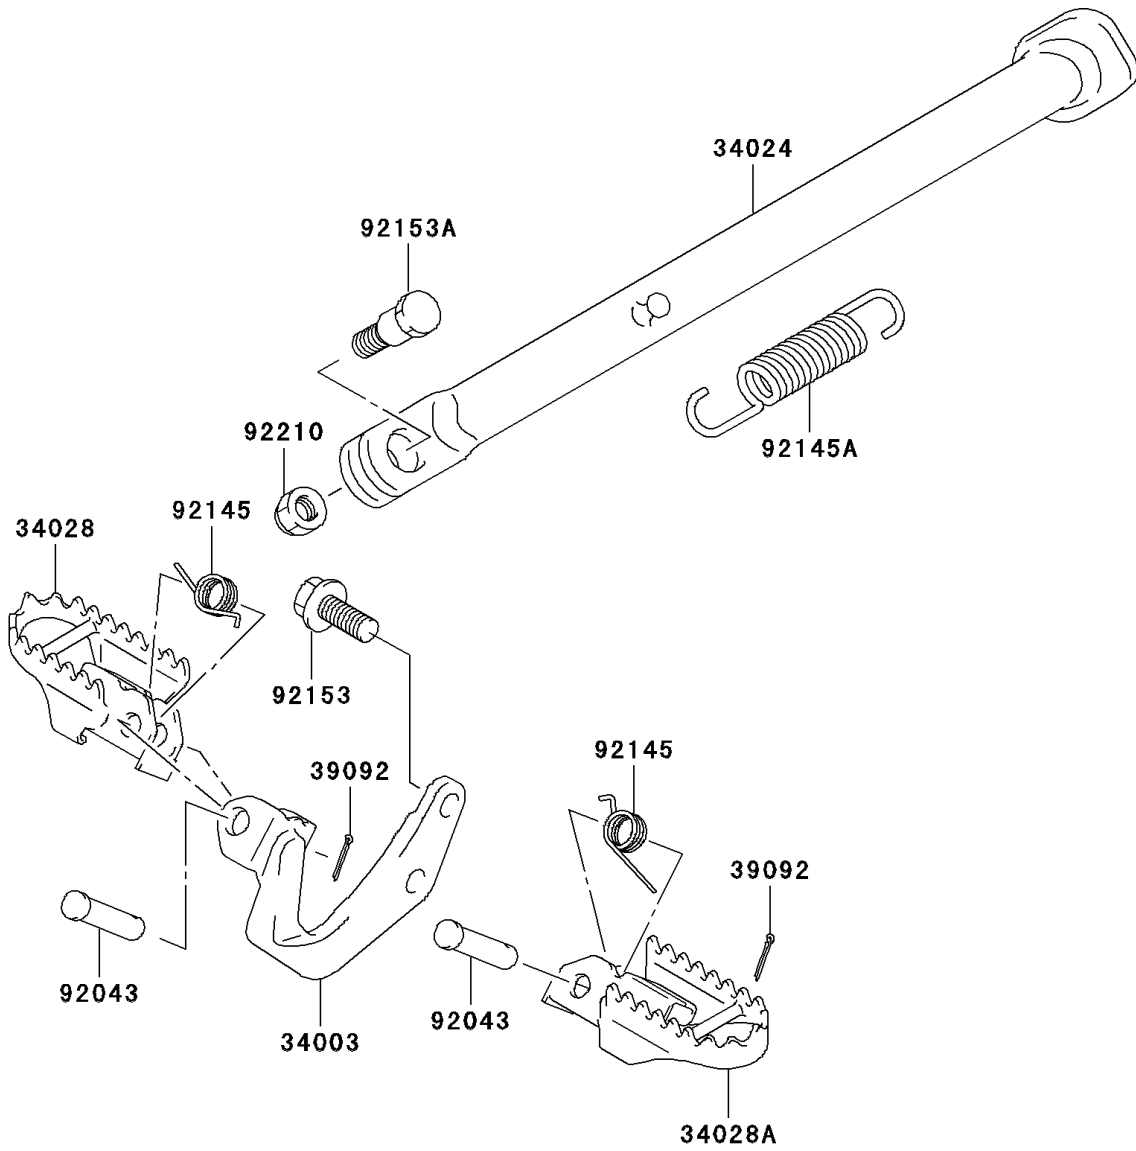

# 2003 KLX125L PARTS DIAGRAM

Stand(s)

F2190

## 2003 KLX125L PARTS LIST

Stand(s)

ITEM NAME	PART NUMBER	QUANTITY
HOLDER-STEP,FOOTREST,RH (Ref # 34003)	34003-S001	1
STAND-SIDE (Ref # 34024)	34024-S004	1
STEP,FR,RH (Ref # 34028)	34028-S001	1
STEP,FR,LH (Ref # 34028A)	34028-S002	1
PIN-HAIR,FR FOOTREST COTTER (Ref # 39092)	39092-S004	2
PIN,FOOTREST (Ref # 92043)	92043-S022	2
SPRING,FOOTREST (Ref # 92145)	92145-S050	2
SPRING,STAND (Ref # 92145A)	92145-S053	1
BOLT (Ref # 92153)	92153-S145	2
BOLT (Ref # 92153A)	92153-S153	1
NUT (Ref # 92210)	92210-S060	1