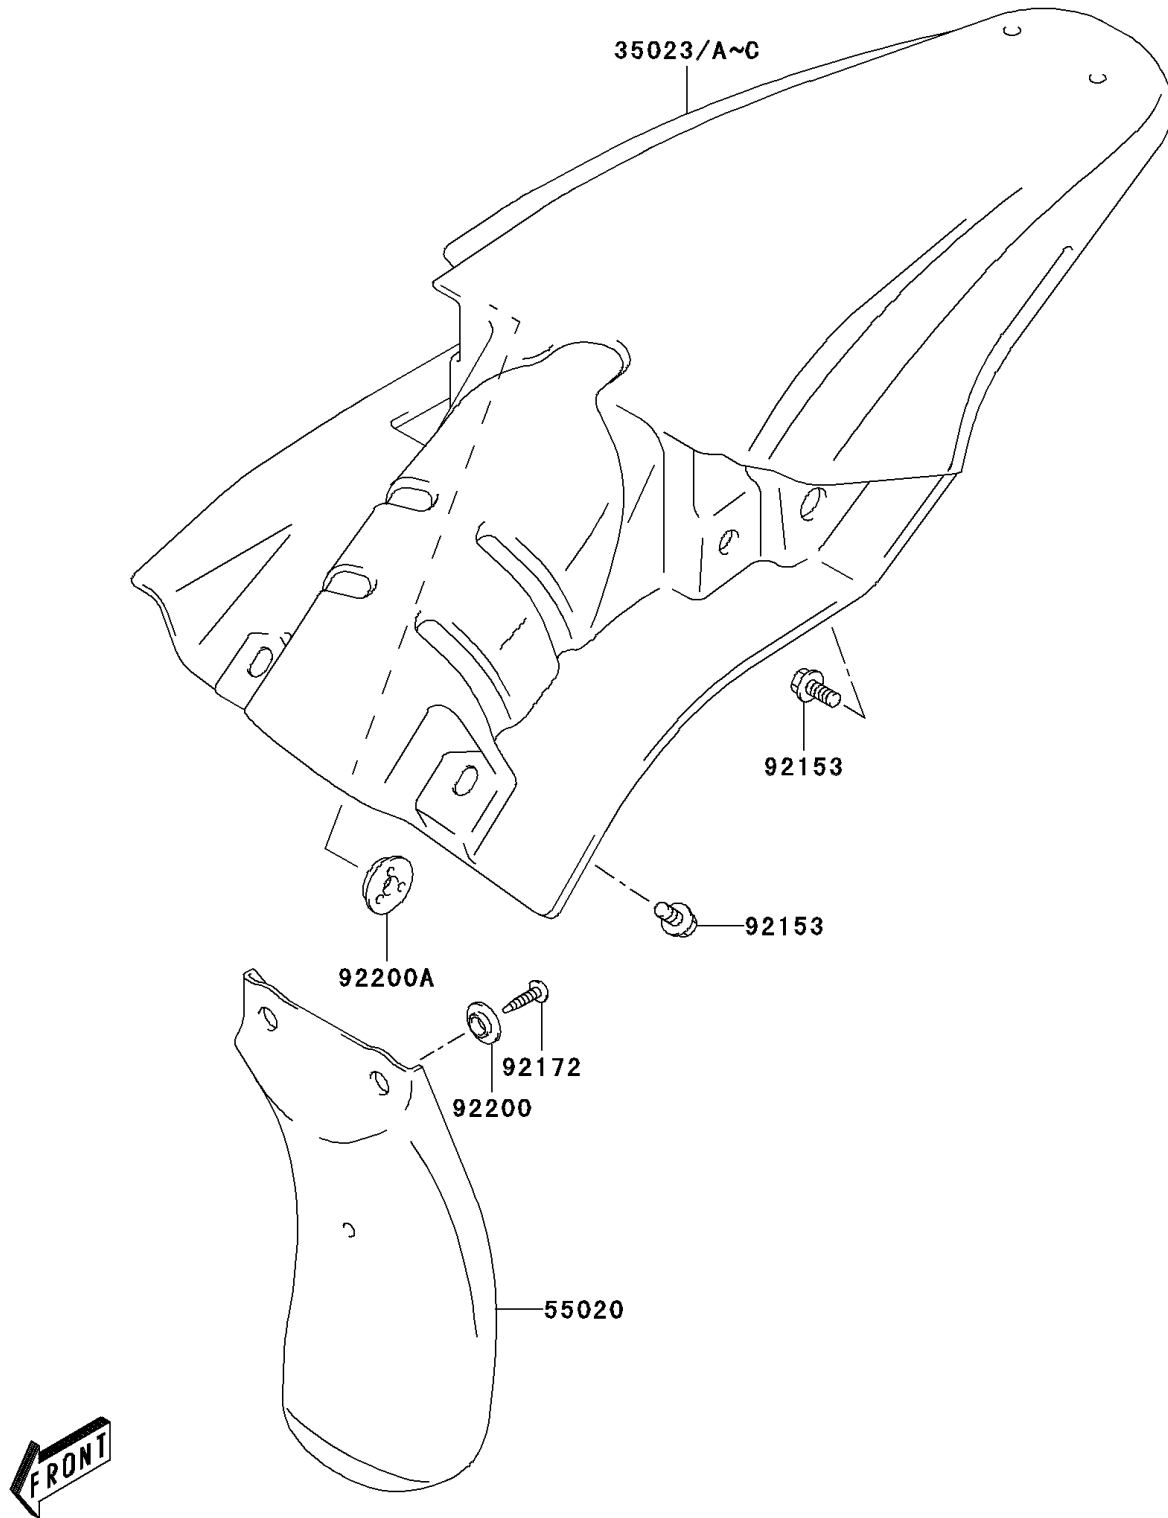

2003 KLX125L PARTS DIAGRAM

Rear Fender(s)

F2172

2003 KLX125L PARTS LIST

Rear Fender(s)

ITEM NAME	PART NUMBER	QUANTITY
GUARD,REAR FENDER,FR (Ref # 55020)	55020-S005	1
BOLT (Ref # 92153)	92153-S161	3
SCREW (Ref # 92172)	92172-S031	2
WASHER (Ref # 92200)	92200-S074	2
WASHER (Ref # 92200A)	92200-S075	1
FENDER-REAR,L.GREEN (Ref # 35023)	35023-S003-535	1
FENDER-REAR,L.GREEN (Ref # 35023B)	35023-S004-535	1