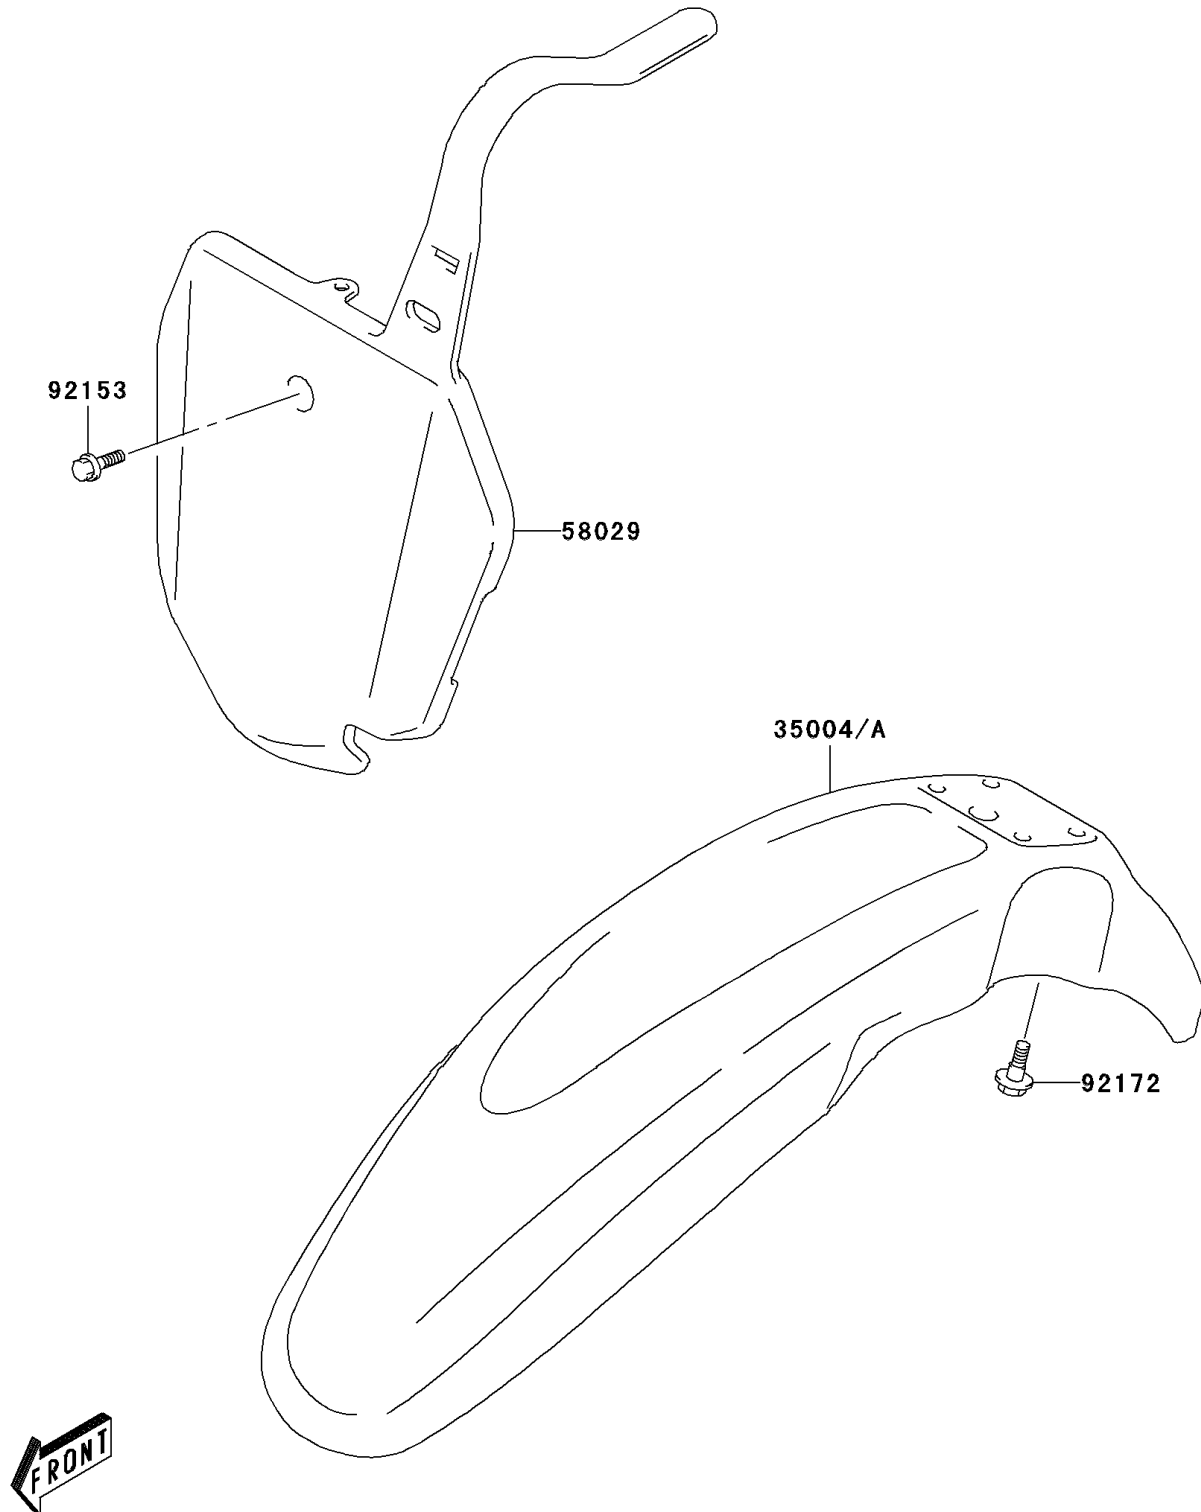

2004 KLX125L PARTS DIAGRAM

Front Fender(s)

F2171

2004 KLX125L PARTS LIST

Front Fender(s)

ITEM NAME	PART NUMBER	QUANTITY
FENDER-FRONT,L.GREEN (Ref # 35004)	35004-S006-535	1
PLATE-NUMBER,S.WHITE (Ref # 58029)	58029-S001-533	1
BOLT (Ref # 92153)	92153-S002	1
SCREW (Ref # 92172)	92172-S101	4