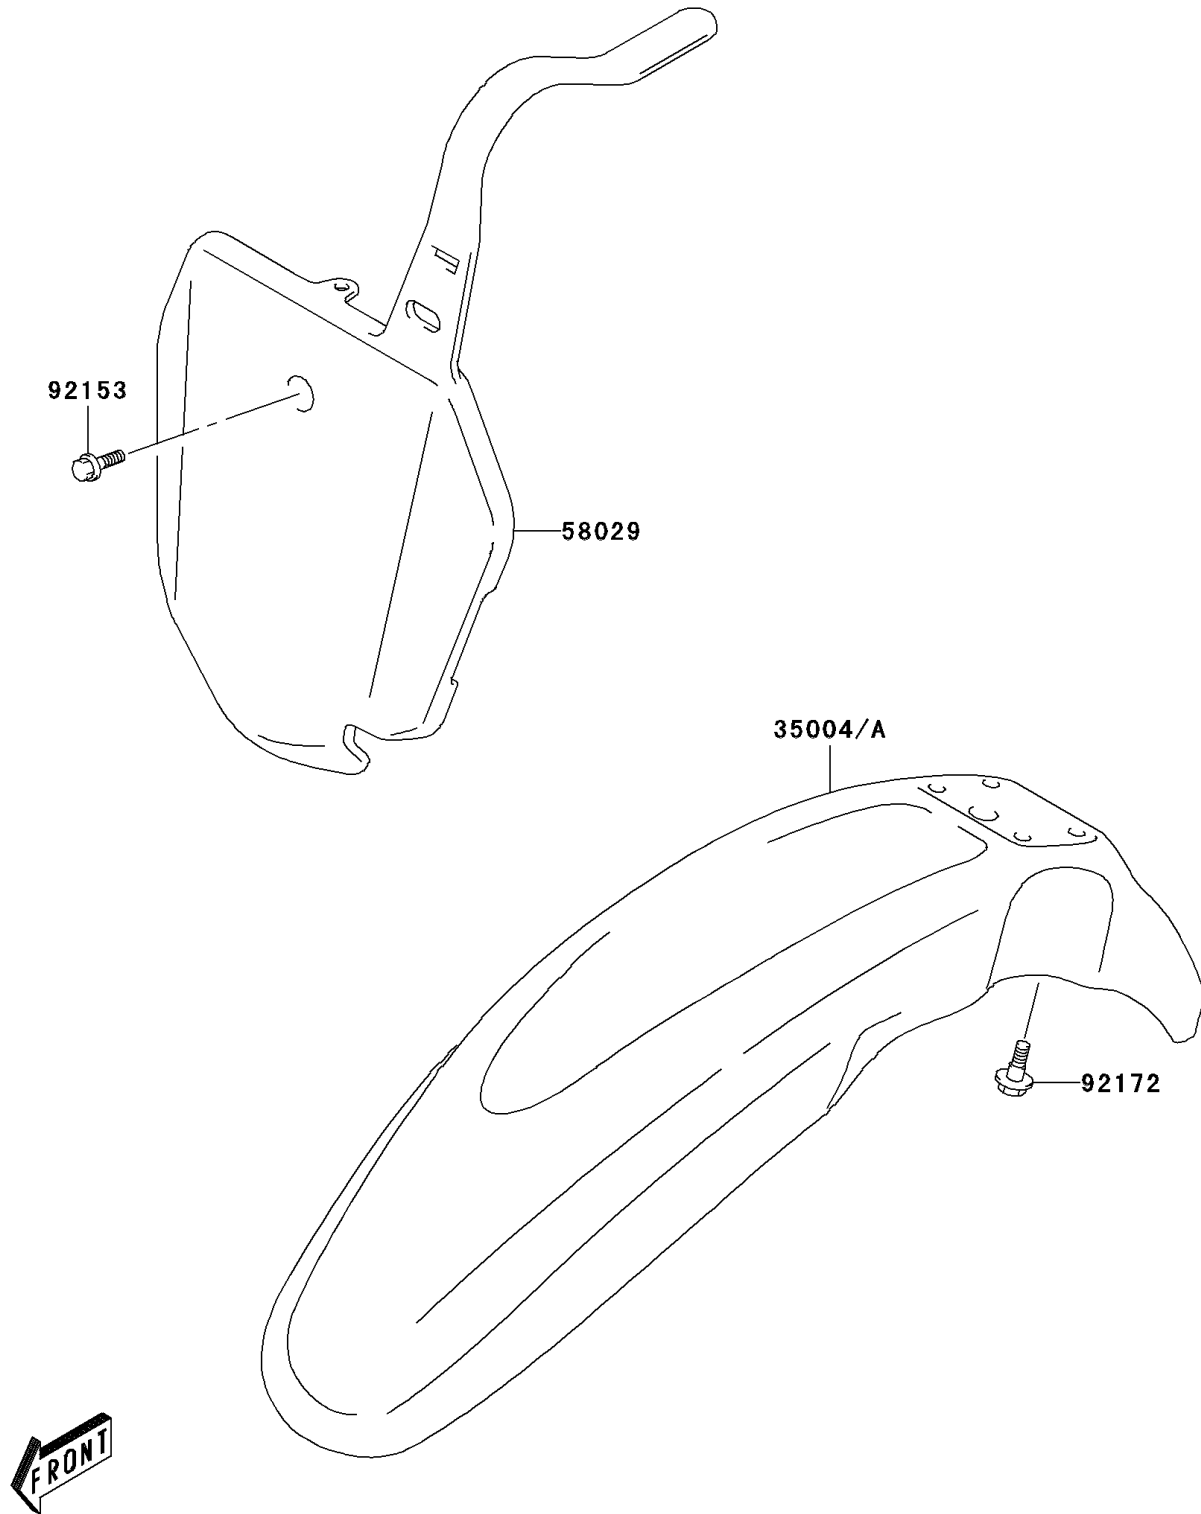

2003 KLX125L PARTS DIAGRAM

Front Fender(s)

F2171

2003 KLX125L PARTS LIST

Front Fender(s)

ITEM NAME	PART NUMBER	QUANTITY
FENDER-FRONT,L.GREEN (Ref # 35004)	35004-S006-535	1
PLATE-NUMBER,S.WHITE (Ref # 58029)	58029-S001-533	1
BOLT (Ref # 92153)	92153-S002	1
SCREW (Ref # 92172)	92172-S101	4