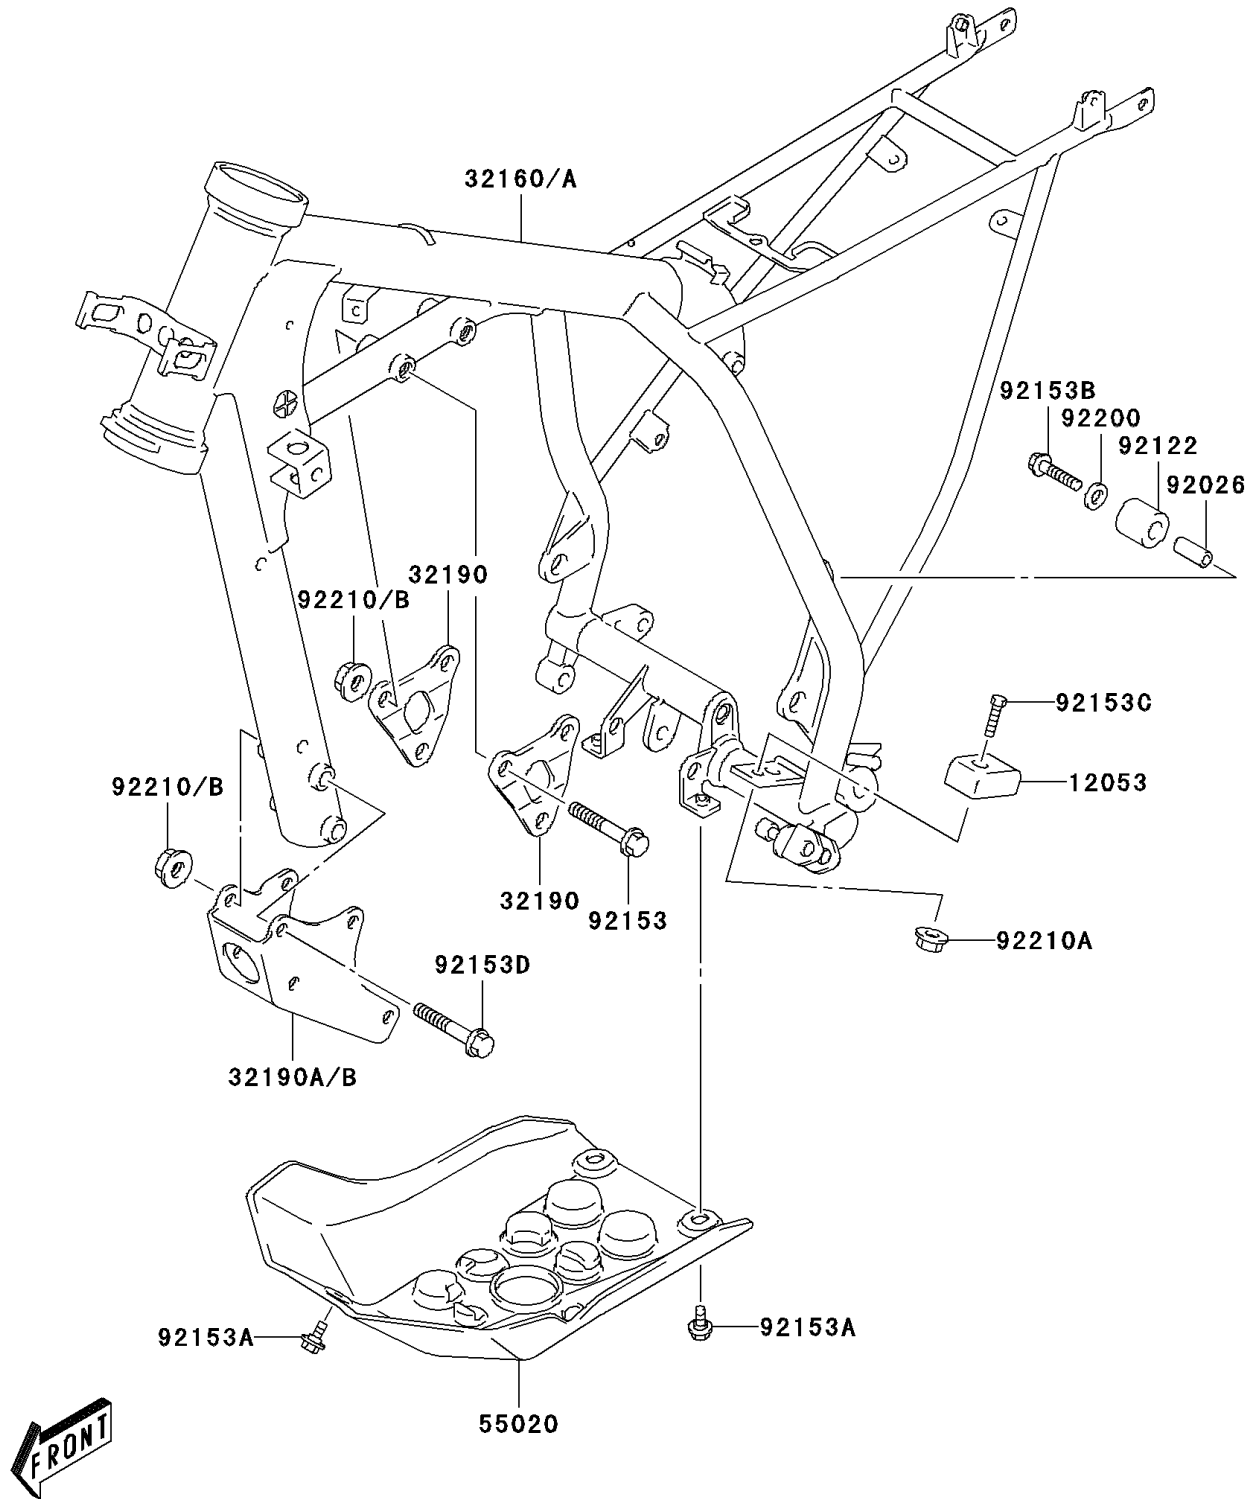

## 2003 KLX125L PARTS DIAGRAM

Frame

F2120

## 2003 KLX125L PARTS LIST

Frame

ITEM NAME	PART NUMBER	QUANTITY
GUIDE-CHAIN (Ref # 12053)	12053-S012	1
FRAME-COMP,M.G.GRAY (Ref # 32160)	32160-S003-548	1
BRACKET-ENGINE (Ref # 32190)	32190-S003	1
BRACKET-ENGINE,M.G.GRAY (Ref # 32190A)	32190-S005-548	1
GUARD,ENGINE (Ref # 55020)	55020-S004	1
SPACER (Ref # 92026)	92026-S053	1
ROLLER,CHAIN CONTROL,UPP (Ref # 92122)	92122-S006	1
BOLT (Ref # 92153)	92153-S151	1
BOLT (Ref # 92153A)	92153-S161	1
BOLT (Ref # 92153B)	92153-S183	1
BOLT (Ref # 92153C)	92153-S184	1
BOLT (Ref # 92153D)	92153-S188	1
WASHER (Ref # 92200)	92200-S125	1
NUT (Ref # 92210)	92210-S046	1
NUT (Ref # 92210A)	92210-S054	1