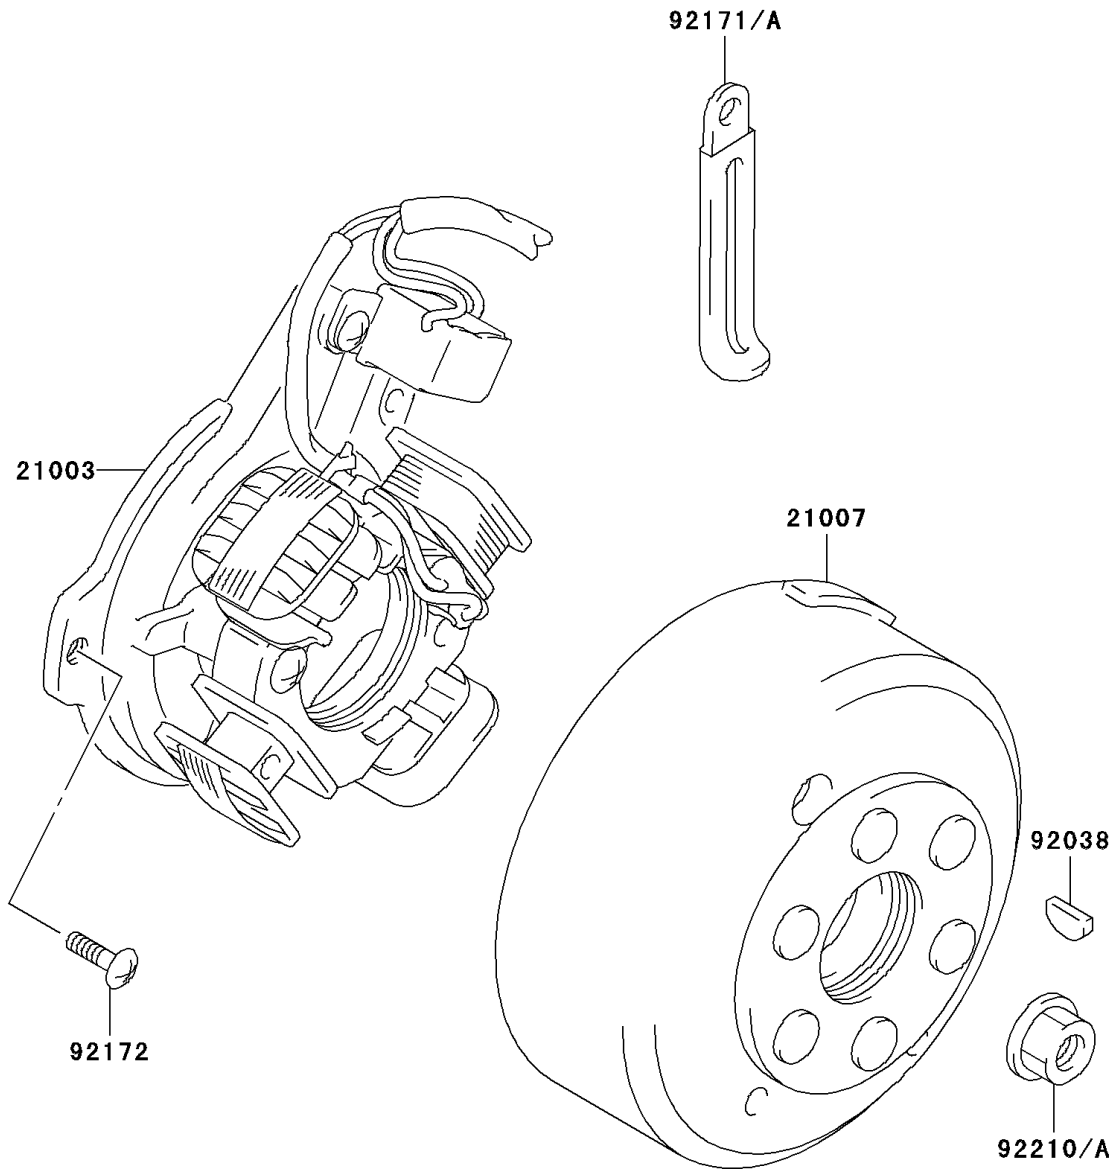

2004 KLX125L PARTS DIAGRAM

Generator

E1810

2004 KLX125L PARTS LIST

Generator

ITEM NAME	PART NUMBER	QUANTITY
STATOR (Ref # 21003)	21003-S003	1
ROTOR (Ref # 21007)	21007-S004	1
KEY,MAGNETO ROTOR (Ref # 92038)	92038-S001	1
CLAMP,L=80 (Ref # 92171)	92171-S012	1
SCREW (Ref # 92172)	92172-S016	3
NUT (Ref # 92210A)	92210-S145	1