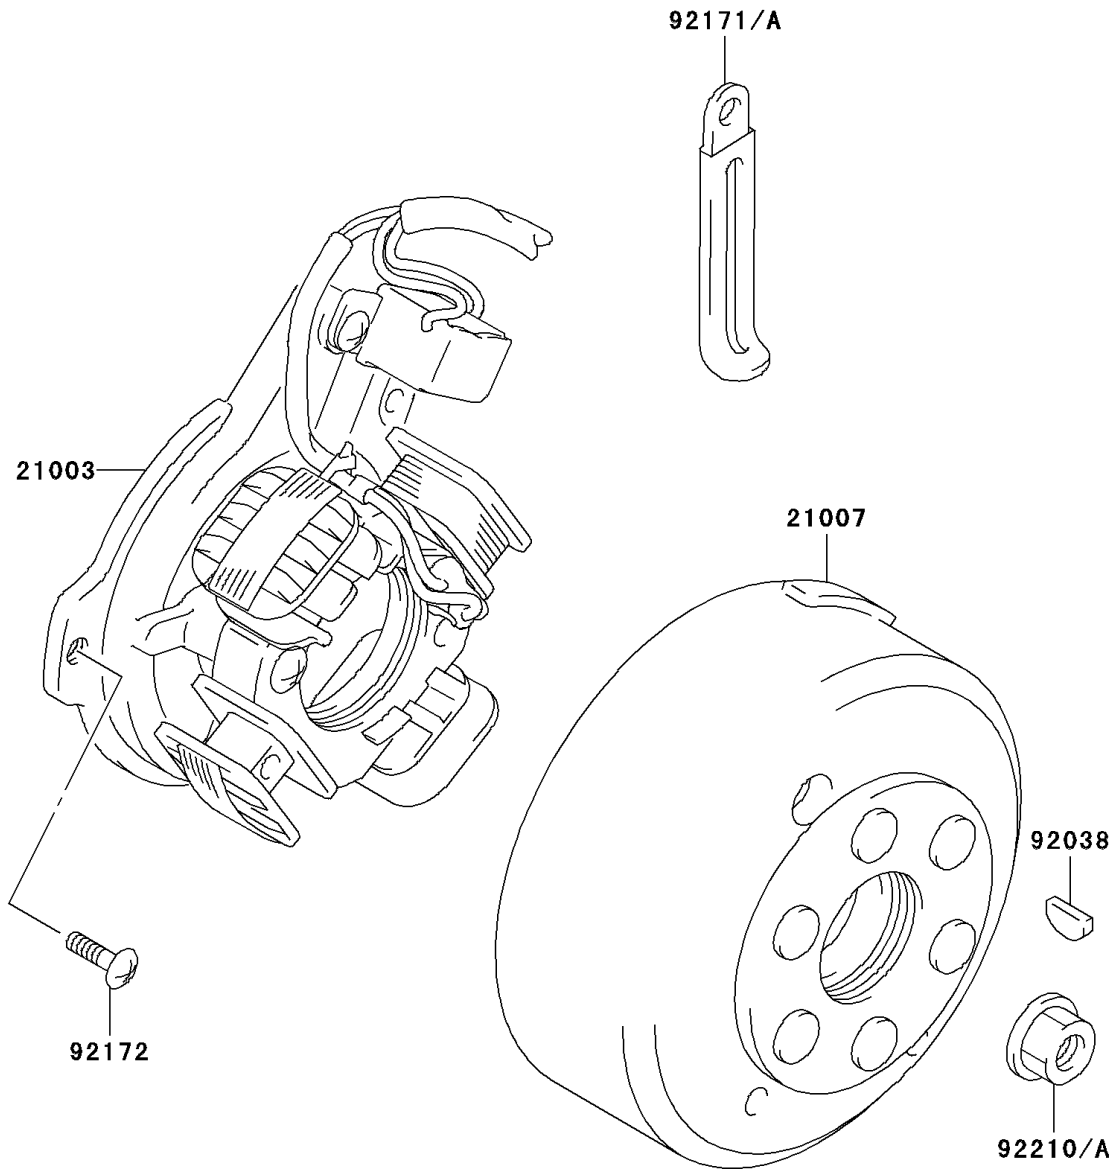

2003 KLX125L PARTS DIAGRAM

Generator

E1810

2003 KLX125L PARTS LIST

Generator

ITEM NAME	PART NUMBER	QUANTITY
STATOR (Ref # 21003)	21003-S003	1
ROTOR (Ref # 21007)	21007-S004	1
KEY,MAGNETO ROTOR (Ref # 92038)	92038-S001	1
CLAMP,L=65 (Ref # 92171A)	92171-S033	1
SCREW (Ref # 92172)	92172-S016	3
NUT (Ref # 92210)	92210-S005	1