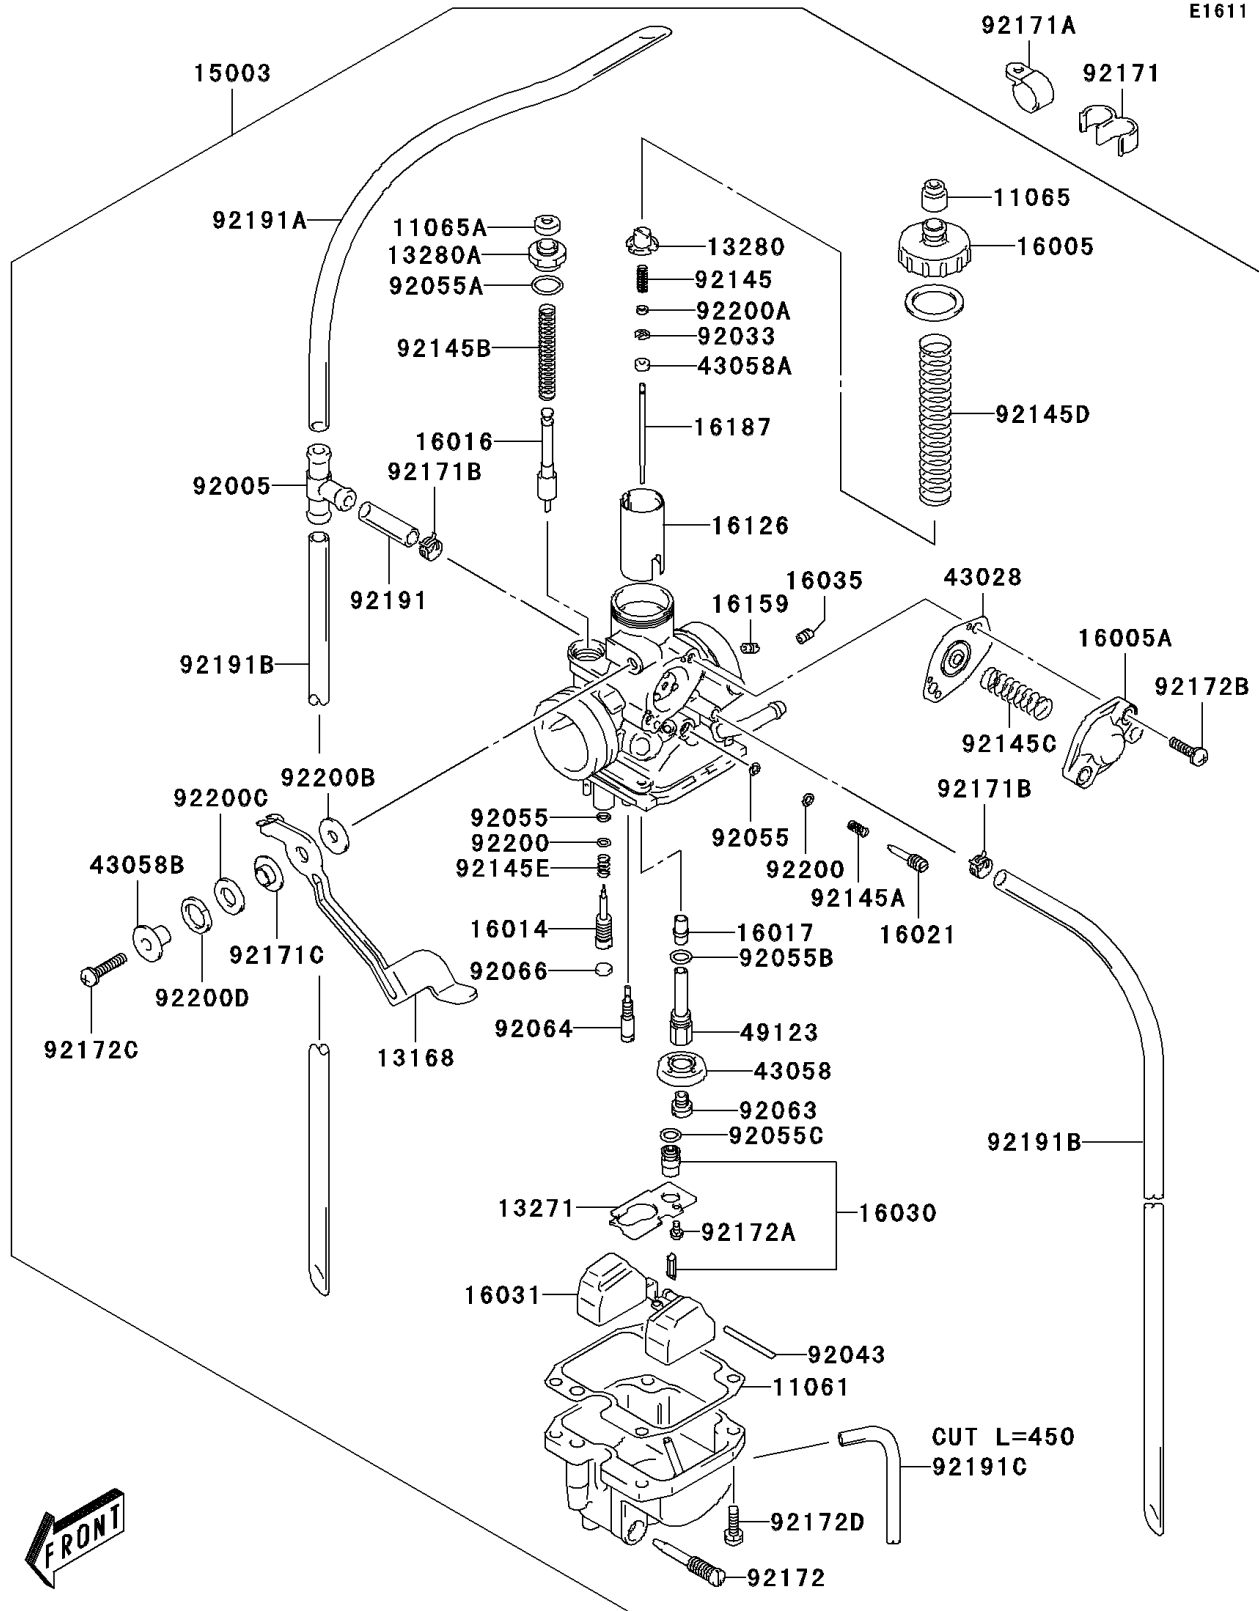

2003 KLX125L PARTS DIAGRAM

Carburetor

E1611

2003 KLX125L PARTS LIST

Carburetor

ITEM NAME	PART NUMBER	QUANTITY
GASKET (Ref # 11061)	11061-S052	1
CAP (Ref # 11065)	11065-S020	1
CAP (Ref # 11065A)	11065-S031	1
LEVER (Ref # 13168)	13168-S001	1
PLATE (Ref # 13271)	13271-S036	1
HOLDER (Ref # 13280)	13280-S015	1
HOLDER (Ref # 13280A)	13280-S021	1
CARBURETOR-ASSY (Ref # 15003)	15003-S003	1
TOP-CHAMBER (Ref # 16005)	16005-S003	1
TOP-CHAMBER (Ref # 16005A)	16005-S004	1
SCREW-PILOT AIR (Ref # 16014)	16014-S003	1
PLUNGER (Ref # 16016)	16016-S006	1
JET-NEEDLE (Ref # 16017)	16017-S002	1
SCREW-THROTTLE STOP (Ref # 16021)	16021-S002	1
VALVE-FLOAT (Ref # 16030)	16030-S003	1
FLOAT (Ref # 16031)	16031-S003	1
JET-AIR,#85 (Ref # 16035)	16035-S002	1
VALVE,PISTON (Ref # 16126)	16126-S005	1
JET-POWER,POWER,145 (Ref # 16159)	16159-S001	1
NEEDLE-JET (Ref # 16187)	16187-S003	1
DIAPHRAGM (Ref # 43028)	43028-S008	1
RING (Ref # 43058)	43058-S002	1
RING (Ref # 43058A)	43058-S005	1
RING (Ref # 43058B)	43058-S006	1
HOLDER-MAIN JET (Ref # 49123)	49123-S003	1
FITTING (Ref # 92005)	92005-S004	1
RING-SNAP (Ref # 92033)	92033-S033	1
PIN (Ref # 92043)	92043-S034	1
RING-O (Ref # 92055)	92055-S013	2