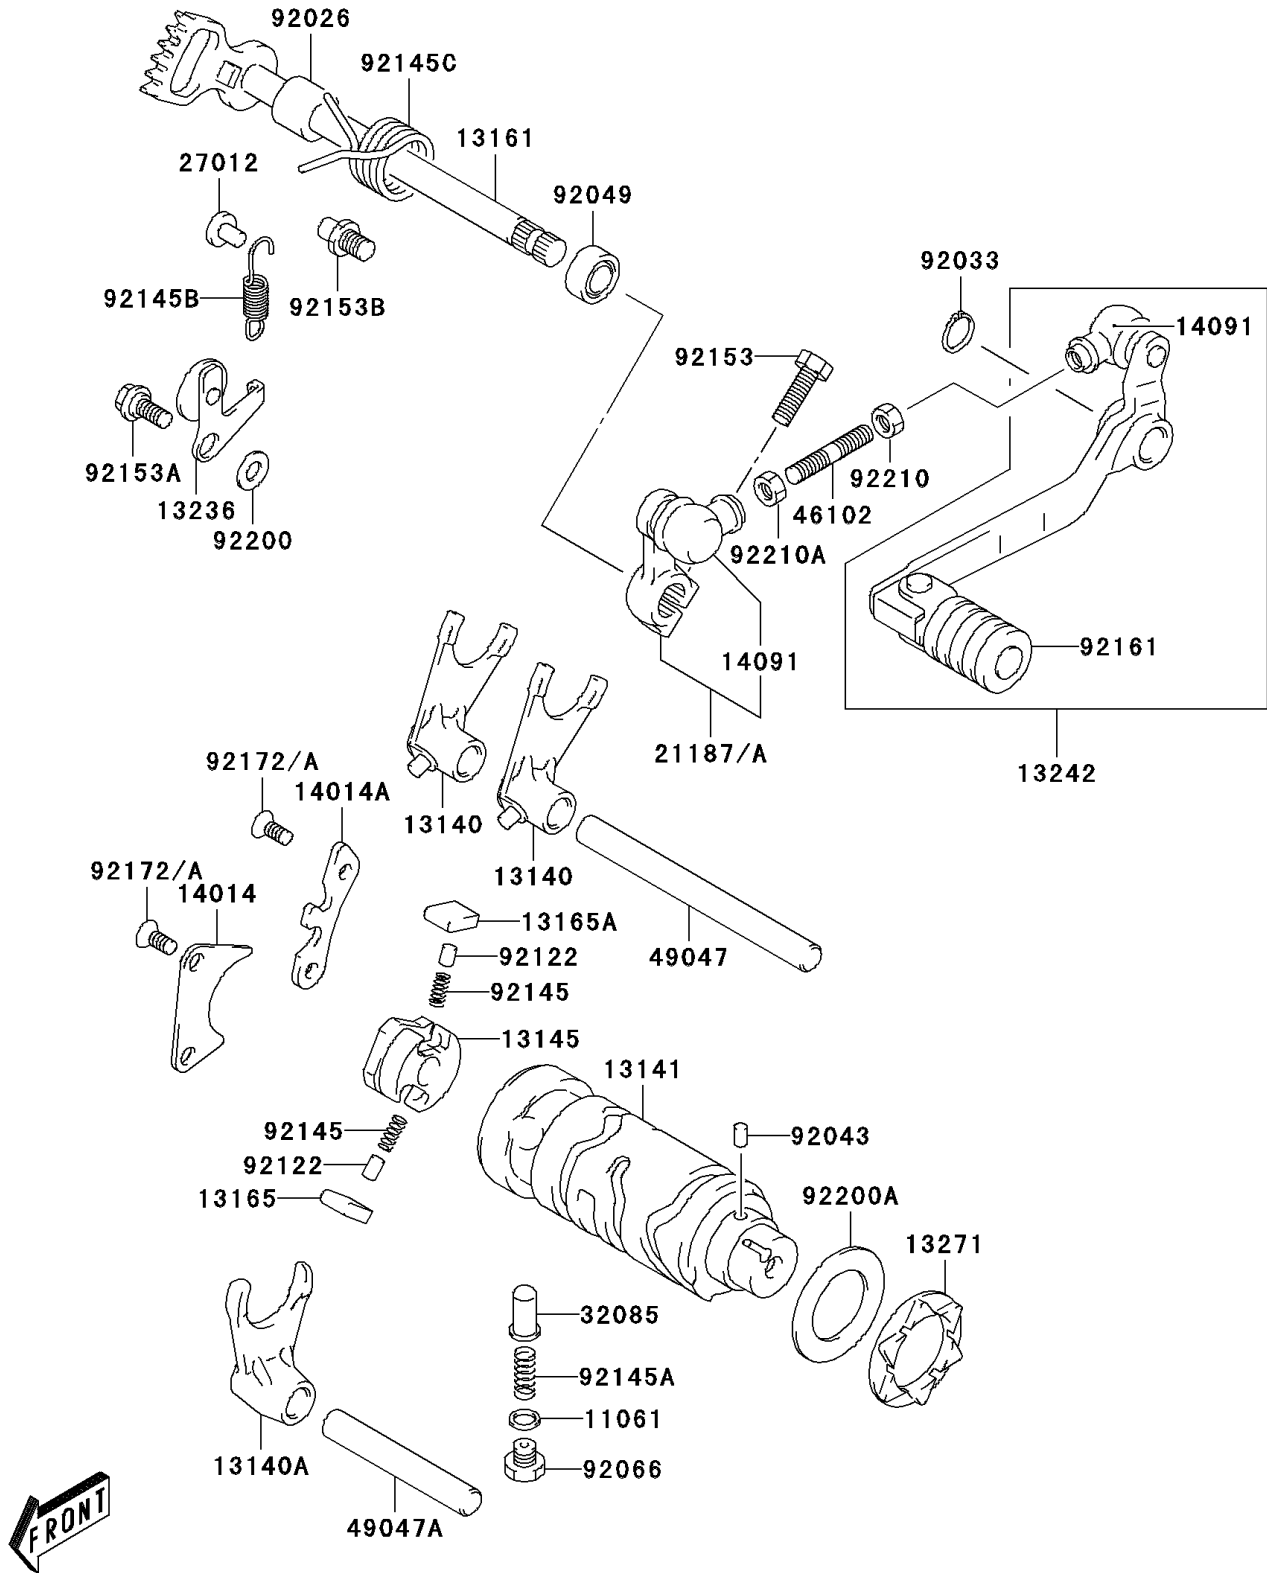

# 2003 KLX125L PARTS DIAGRAM

Gear Change Drum/Shift Fork(s)

E1362

## 2003 KLX125L PARTS LIST

### Gear Change Drum/Shift Fork(s)

ITEM NAME	PART NUMBER	QUANTITY
GASKET,13.8X18.8X0.4 (Ref # 11061)	11061-S006	1
FORK-SHIFT (Ref # 13140)	13140-S003	2
FORK-SHIFT (Ref # 13140A)	13140-S004	1
DRUM-CHANGE (Ref # 13141)	13141-S003	1
CAM-CHANGE DRUM (Ref # 13145)	13145-S002	1
LEVER-COMP-CHANGE SHAFT (Ref # 13161)	13161-S002	1
PAWL (Ref # 13165)	13165-S003	1
PAWL (Ref # 13165A)	13165-S004	1
LEVER-COMP (Ref # 13236)	13236-S002	1
LEVER-ASSY-CHANGE (Ref # 13242)	13242-S001	1
PLATE,GEAR SHIFT CAM (Ref # 13271)	13271-S021	1
PLATE-POSITION (Ref # 14014)	14014-S002	1
PLATE-POSITION (Ref # 14014A)	14014-S003	1
COVER (Ref # 14091)	14091-S064	2
ARM-ASSY (Ref # 21187)	21187-S003	1
HOOK (Ref # 27012)	27012-S002	1
STOPPER,SHIFT CAM (Ref # 32085)	32085-S004	1
ROD,GEAR SHIFT LINK (Ref # 46102)	46102-S003	1
ROD-SHIFT,L=109 (Ref # 49047)	49047-S001	1
ROD-SHIFT (Ref # 49047A)	49047-S002	1
SPACER,12X20X15.3 (Ref # 92026)	92026-S037	1
RING-SNAP (Ref # 92033)	92033-S023	1
PIN (Ref # 92043)	92043-S020	1
SEAL-OIL,12X22X9 (Ref # 92049)	92049-S020	1
PLUG (Ref # 92066)	92066-S016	1
ROLLER,5X8 (Ref # 92122)	92122-S005	2
SPRING (Ref # 92145)	92145-S037	2
SPRING (Ref # 92145A)	92145-S039	1
SPRING (Ref # 92145B)	92145-S043	1

### Gear Change Drum/Shift Fork(s)

ITEM NAME	PART NUMBER	QUANTITY
SPRING (Ref # 92145C)	92145-S044	1
BOLT (Ref # 92153)	92153-S127	1
BOLT,6X14.6 (Ref # 92153A)	92153-S136	1
BOLT (Ref # 92153B)	92153-S139	1
DAMPER,GEAR SHIFT PEDAL (Ref # 92161)	92161-S057	1
SCREW (Ref # 92172)	92172-S091	4
WASHER (Ref # 92200)	92200-S051	1
WASHER,25X40X1.0 (Ref # 92200A)	92200-S064	1
NUT (Ref # 92210)	92210-S093	1
NUT (Ref # 92210A)	92210-S095	1