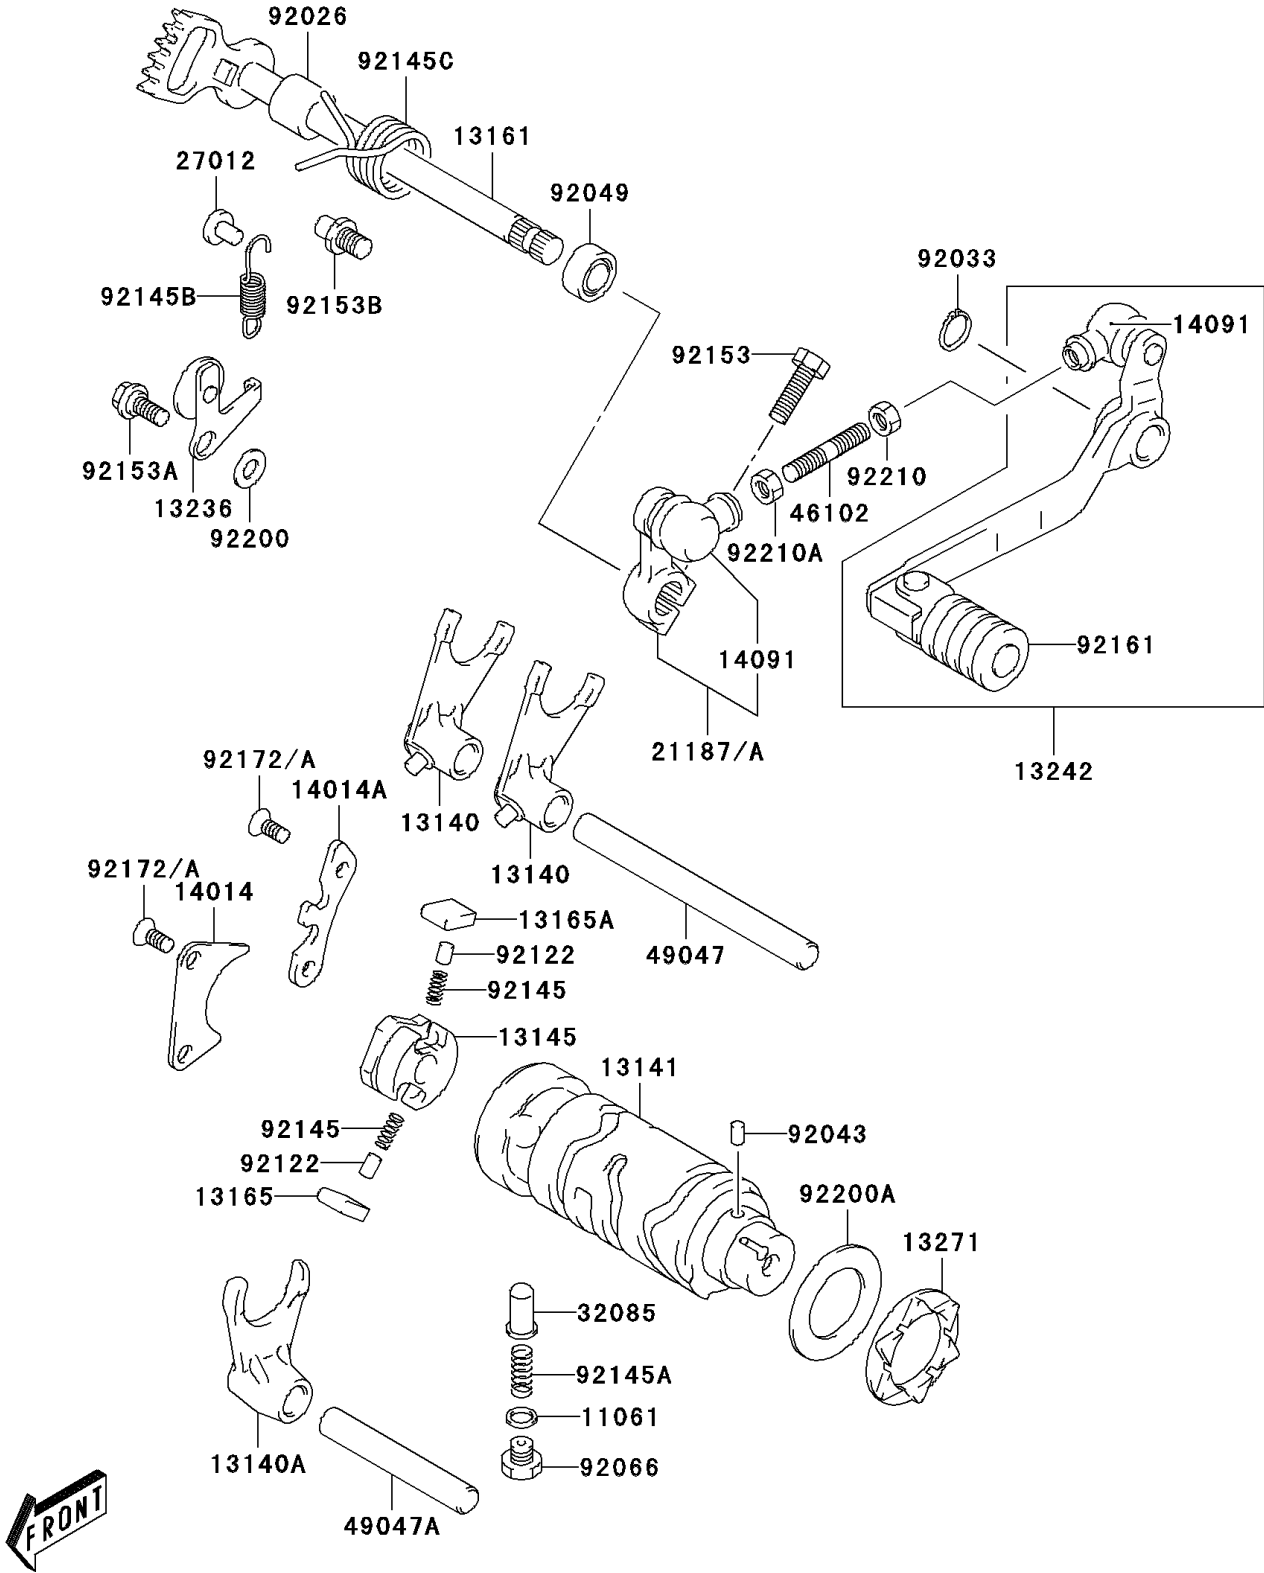

2003 KLX125L PARTS DIAGRAM

Gear Change Drum/Shift Fork(s)

E1362

2003 KLX125L PARTS LIST

Gear Change Drum/Shift Fork(s)

ITEM NAME	PART NUMBER	QUANTITY
GASKET,13.8X18.8X0.4 (Ref # 11061)	11061-S006	1
FORK-SHIFT (Ref # 13140)	13140-S003	1
FORK-SHIFT (Ref # 13140A)	13140-S004	1
DRUM-CHANGE (Ref # 13141)	13141-S003	1
CAM-CHANGE DRUM (Ref # 13145)	13145-S002	1
LEVER-COMP-CHANGE SHAFT (Ref # 13161)	13161-S002	1
PAWL (Ref # 13165)	13165-S003	1
PAWL (Ref # 13165A)	13165-S004	1
LEVER-COMP (Ref # 13236)	13236-S002	1
LEVER-ASSY-CHANGE (Ref # 13242)	13242-S001	1
PLATE,GEAR SHIFT CAM (Ref # 13271)	13271-S021	1
PLATE-POSITION (Ref # 14014)	14014-S002	1
PLATE-POSITION (Ref # 14014A)	14014-S003	1
COVER (Ref # 14091)	14091-S064	1
ARM-ASSY (Ref # 21187)	21187-S003	1
HOOK (Ref # 27012)	27012-S002	1
STOPPER,SHIFT CAM (Ref # 32085)	32085-S004	1
ROD,GEAR SHIFT LINK (Ref # 46102)	46102-S003	1
ROD-SHIFT,L=109 (Ref # 49047)	49047-S001	1
ROD-SHIFT (Ref # 49047A)	49047-S002	1
SPACER,12X20X15.3 (Ref # 92026)	92026-S037	1
RING-SNAP (Ref # 92033)	92033-S023	1
PIN (Ref # 92043)	92043-S020	1
SEAL-OIL,12X22X9 (Ref # 92049)	92049-S020	1
PLUG (Ref # 92066)	92066-S016	1
ROLLER,5X8 (Ref # 92122)	92122-S005	1
SPRING (Ref # 92145)	92145-S037	1
SPRING (Ref # 92145A)	92145-S039	1
SPRING (Ref # 92145B)	92145-S043	1

2003 KLX125L PARTS LIST

Gear Change Drum/Shift Fork(s)

ITEM NAME	PART NUMBER	QUANTITY
SPRING (Ref # 92145C)	92145-S044	1
BOLT (Ref # 92153)	92153-S127	1
BOLT,6X14.6 (Ref # 92153A)	92153-S136	1
BOLT (Ref # 92153B)	92153-S139	1
DAMPER,GEAR SHIFT PEDAL (Ref # 92161)	92161-S057	1
SCREW (Ref # 92172)	92172-S091	1
WASHER (Ref # 92200)	92200-S051	1
WASHER,25X40X1.0 (Ref # 92200A)	92200-S064	1
NUT (Ref # 92210)	92210-S093	1
NUT (Ref # 92210A)	92210-S095	1