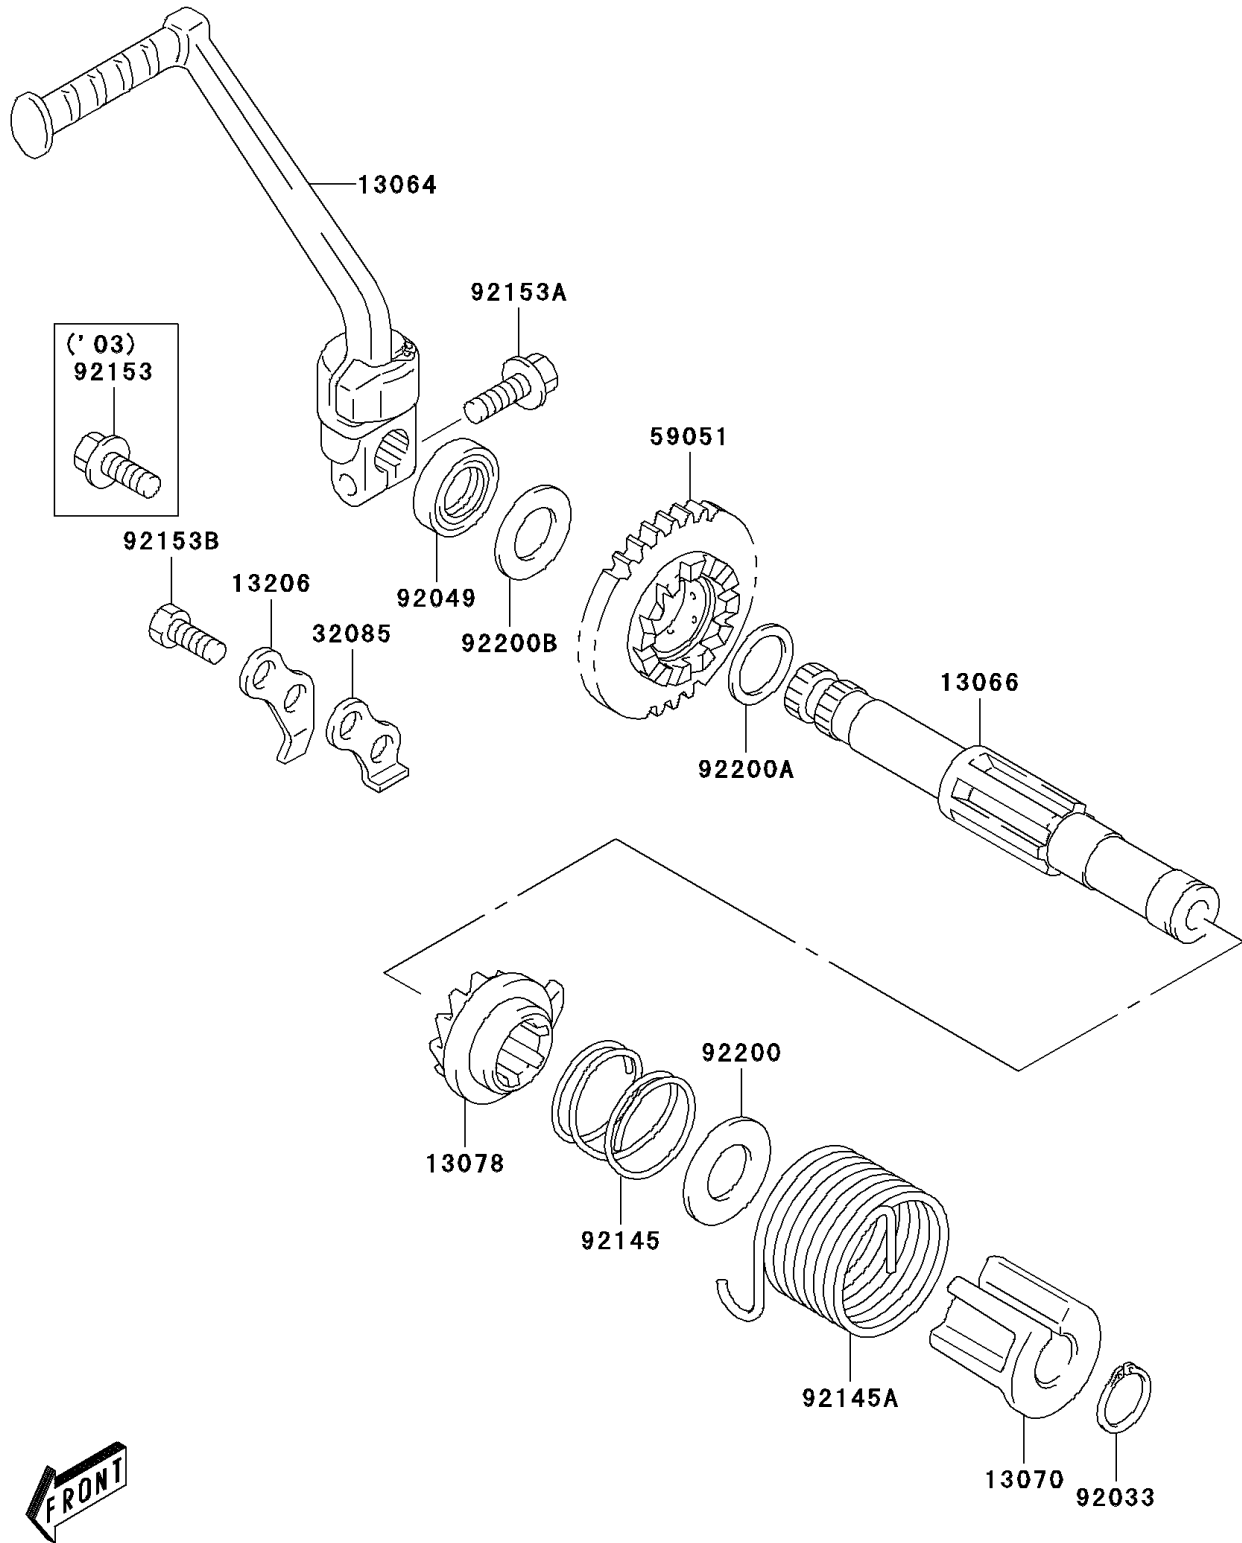

2003 KLX125L PARTS DIAGRAM

Kickstarter Mechanism

E1340

2003 KLX125L PARTS LIST

Kickstarter Mechanism

ITEM NAME	PART NUMBER	QUANTITY
LEVER-ASSY-KICK (Ref # 13064)	13064-S002	1
SHAFT-KICK (Ref # 13066)	13066-S001	1
GUIDE,KICK STARTER SHAFT (Ref # 13070)	13070-S006	1
RATCHET,KICK (Ref # 13078)	13078-S001	1
GUIDE-KICK,KICK STARTER (Ref # 13206)	13206-S001	1
STOPPER (Ref # 32085)	32085-S003	1
GEAR-SPUR,KICK STARTER DRIVE (Ref # 59051)	59051-S002	1
RING-SNAP (Ref # 92033)	92033-S034	1
SEAL-OIL (Ref # 92049)	92049-S023	1
SPRING (Ref # 92145)	92145-S042	1
SPRING (Ref # 92145A)	92145-S045	1
BOLT (Ref # 92153)	92153-S141	2
BOLT (Ref # 92153A)	92153-S142	1
WASHER (Ref # 92200)	92200-S054	1
WASHER (Ref # 92200A)	92200-S063	1
WASHER,16X30X1 (Ref # 92200B)	92200-S073	1