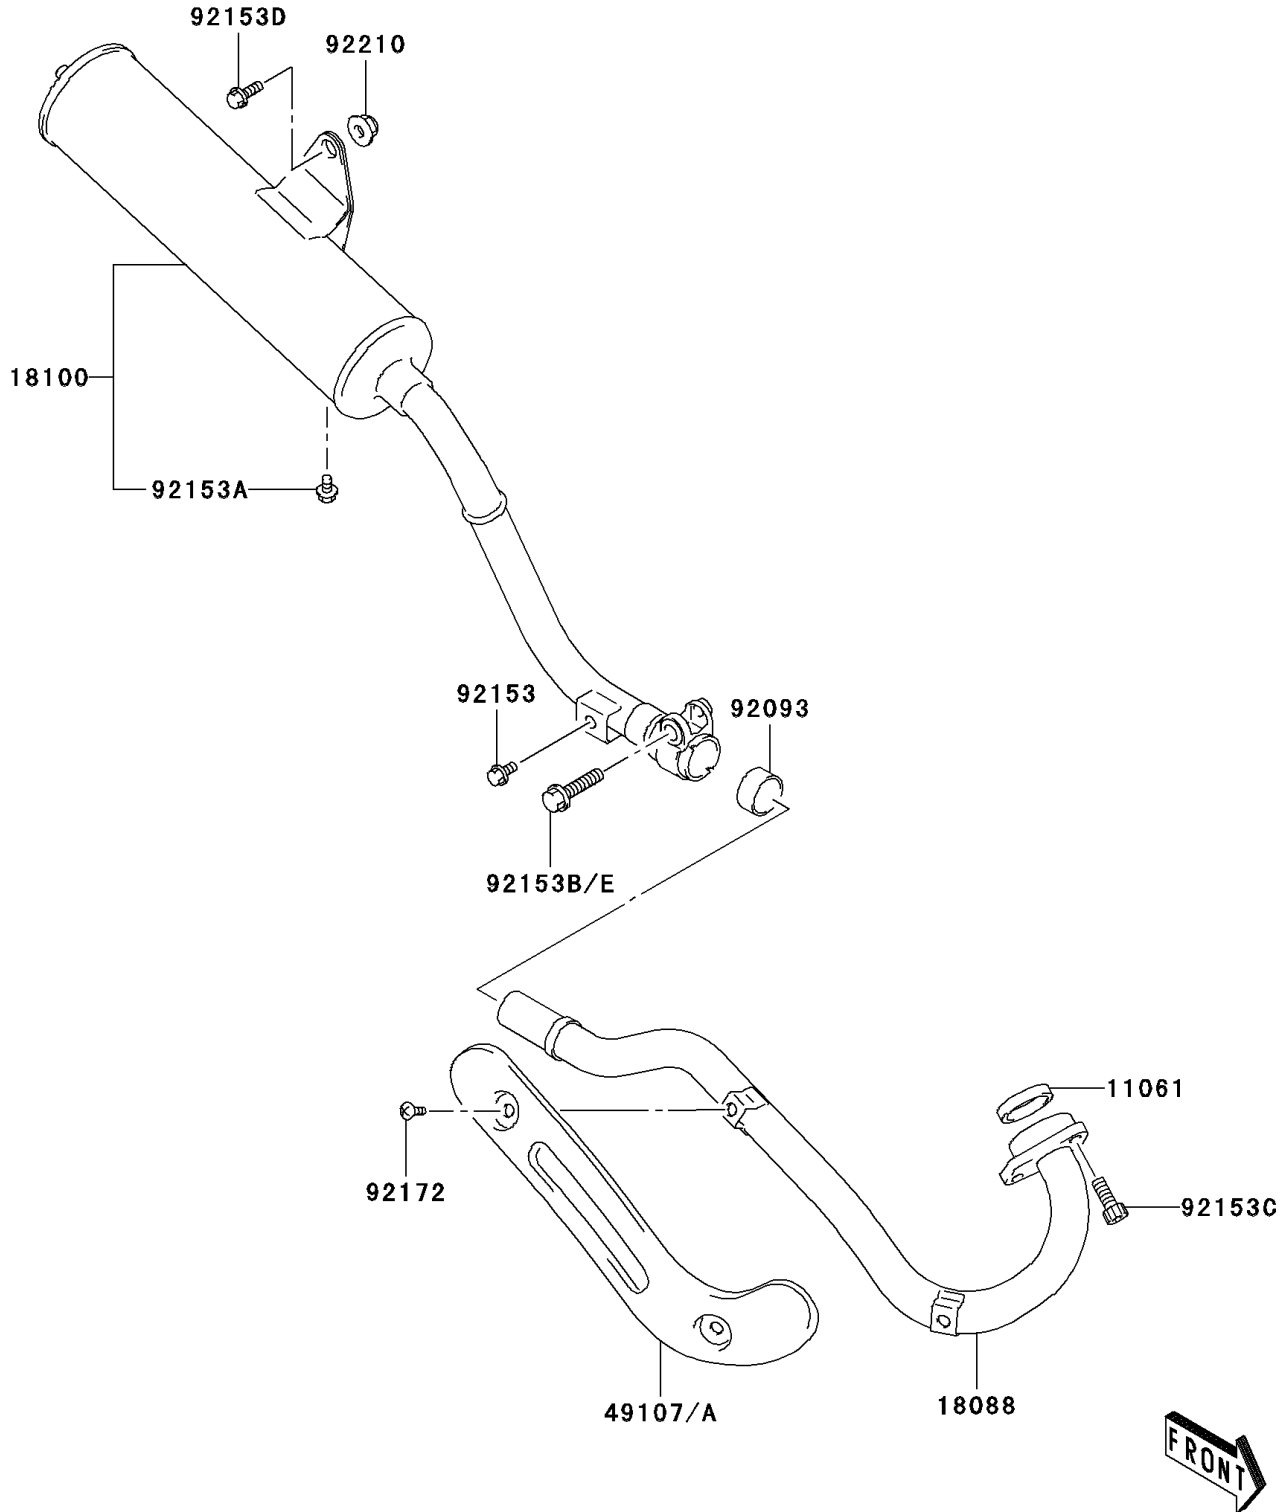

2004 KLX125L PARTS DIAGRAM

Muffler(s)

E1140

2004 KLX125L PARTS LIST

Muffler(s)

ITEM NAME	PART NUMBER	QUANTITY
GASKET,EXHAUST PIPE (Ref # 11061)	11061-S028	1
PIPE-EXHAUST (Ref # 18088)	18088-S003	1
BODY-ASSY-MUFFLER (Ref # 18100)	18100-S002	1
COVER-EXHAUST PIPE (Ref # 49107)	49107-S001	1
SEAL (Ref # 92093)	92093-S007	1
BOLT (Ref # 92153)	92153-S015	1
BOLT (Ref # 92153A)	92153-S017	1
BOLT (Ref # 92153C)	92153-S134	2
BOLT,8X23 (Ref # 92153D)	92153-S149	1
BOLT (Ref # 92153E)	92153-S372	1
SCREW,6X10 (Ref # 92172)	92172-S094	2
NUT (Ref # 92210)	92210-S029	1