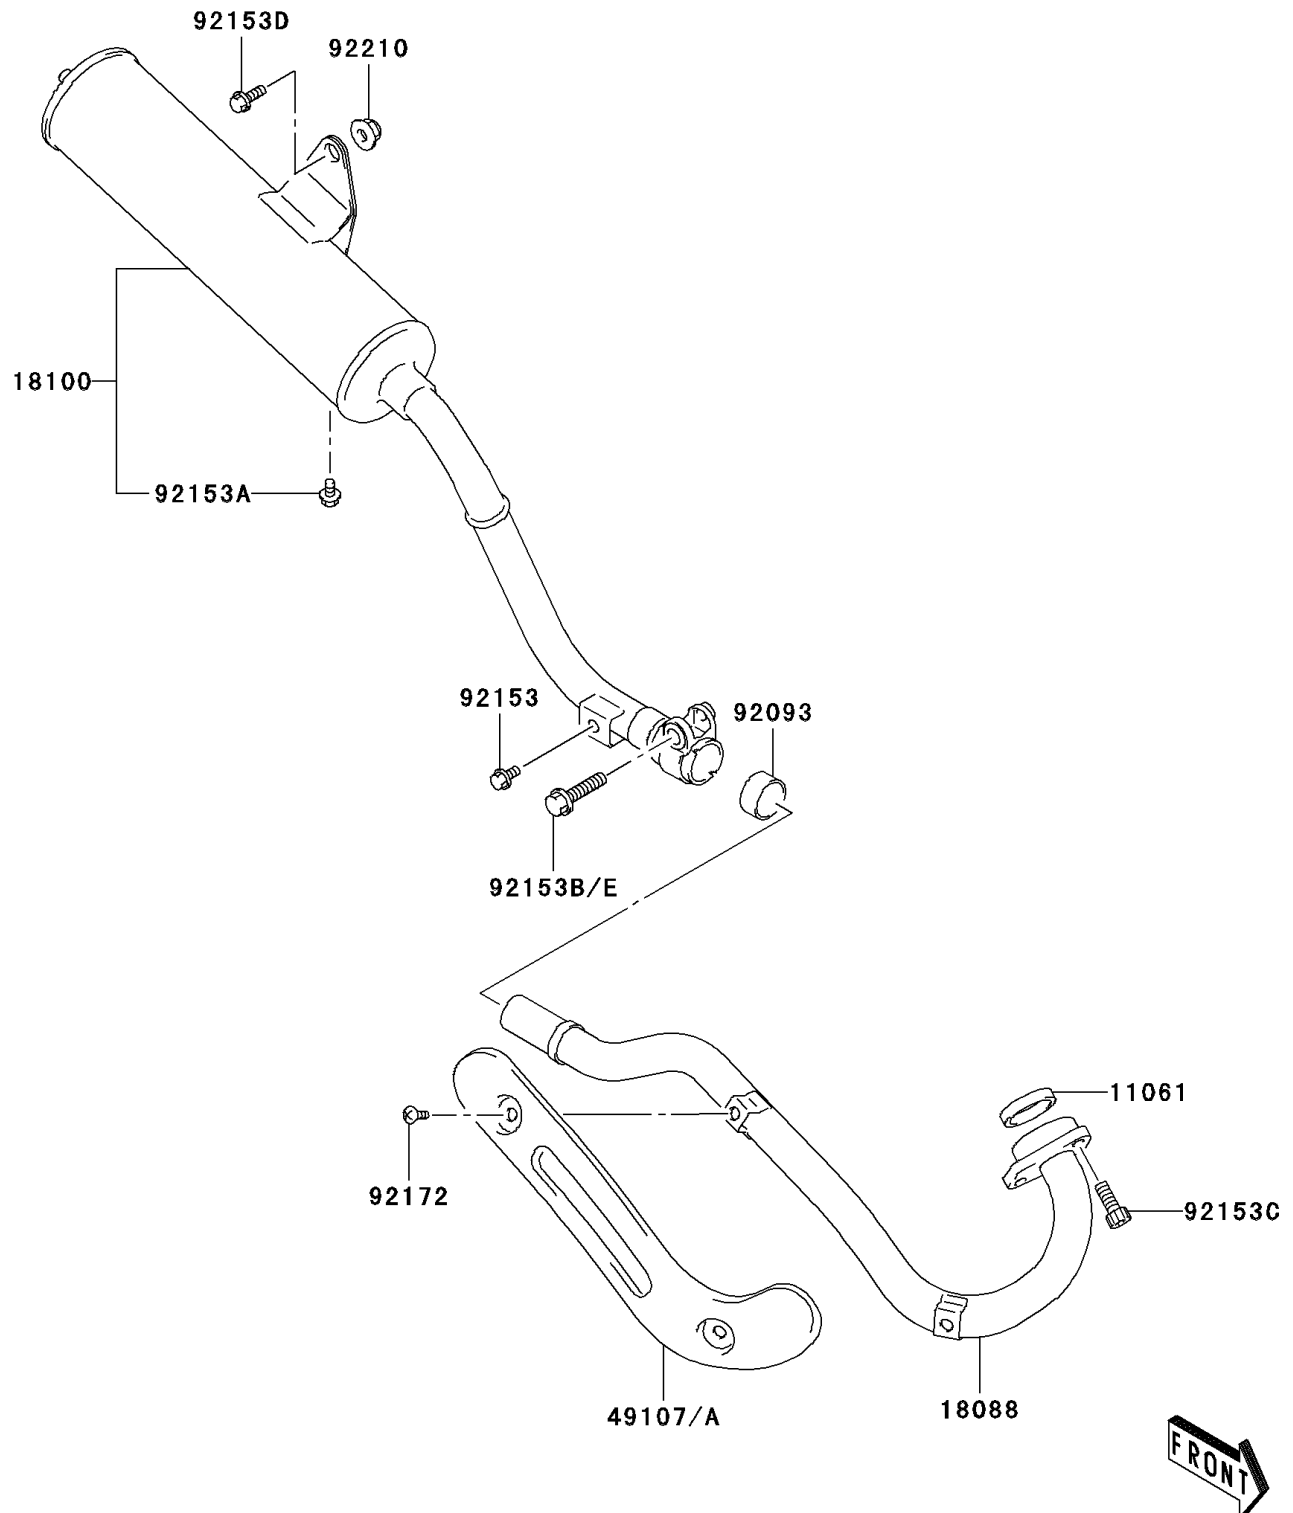

2003 KLX125L PARTS DIAGRAM

Muffler(s)

E1140

2003 KLX125L PARTS LIST

Muffler(s)

ITEM NAME	PART NUMBER	QUANTITY
GASKET,EXHAUST PIPE (Ref # 11061)	11061-S028	1
PIPE-EXHAUST (Ref # 18088)	18088-S003	1
BODY-ASSY-MUFFLER (Ref # 18100)	18100-S002	1
COVER-EXHAUST PIPE (Ref # 49107)	49107-S001	1
SEAL (Ref # 92093)	92093-S007	1
BOLT (Ref # 92153)	92153-S015	1
BOLT (Ref # 92153A)	92153-S017	1
BOLT (Ref # 92153B)	92153-S070	1
BOLT (Ref # 92153C)	92153-S134	1
BOLT,8X23 (Ref # 92153D)	92153-S149	1
SCREW,6X10 (Ref # 92172)	92172-S094	1
NUT (Ref # 92210)	92210-S029	1