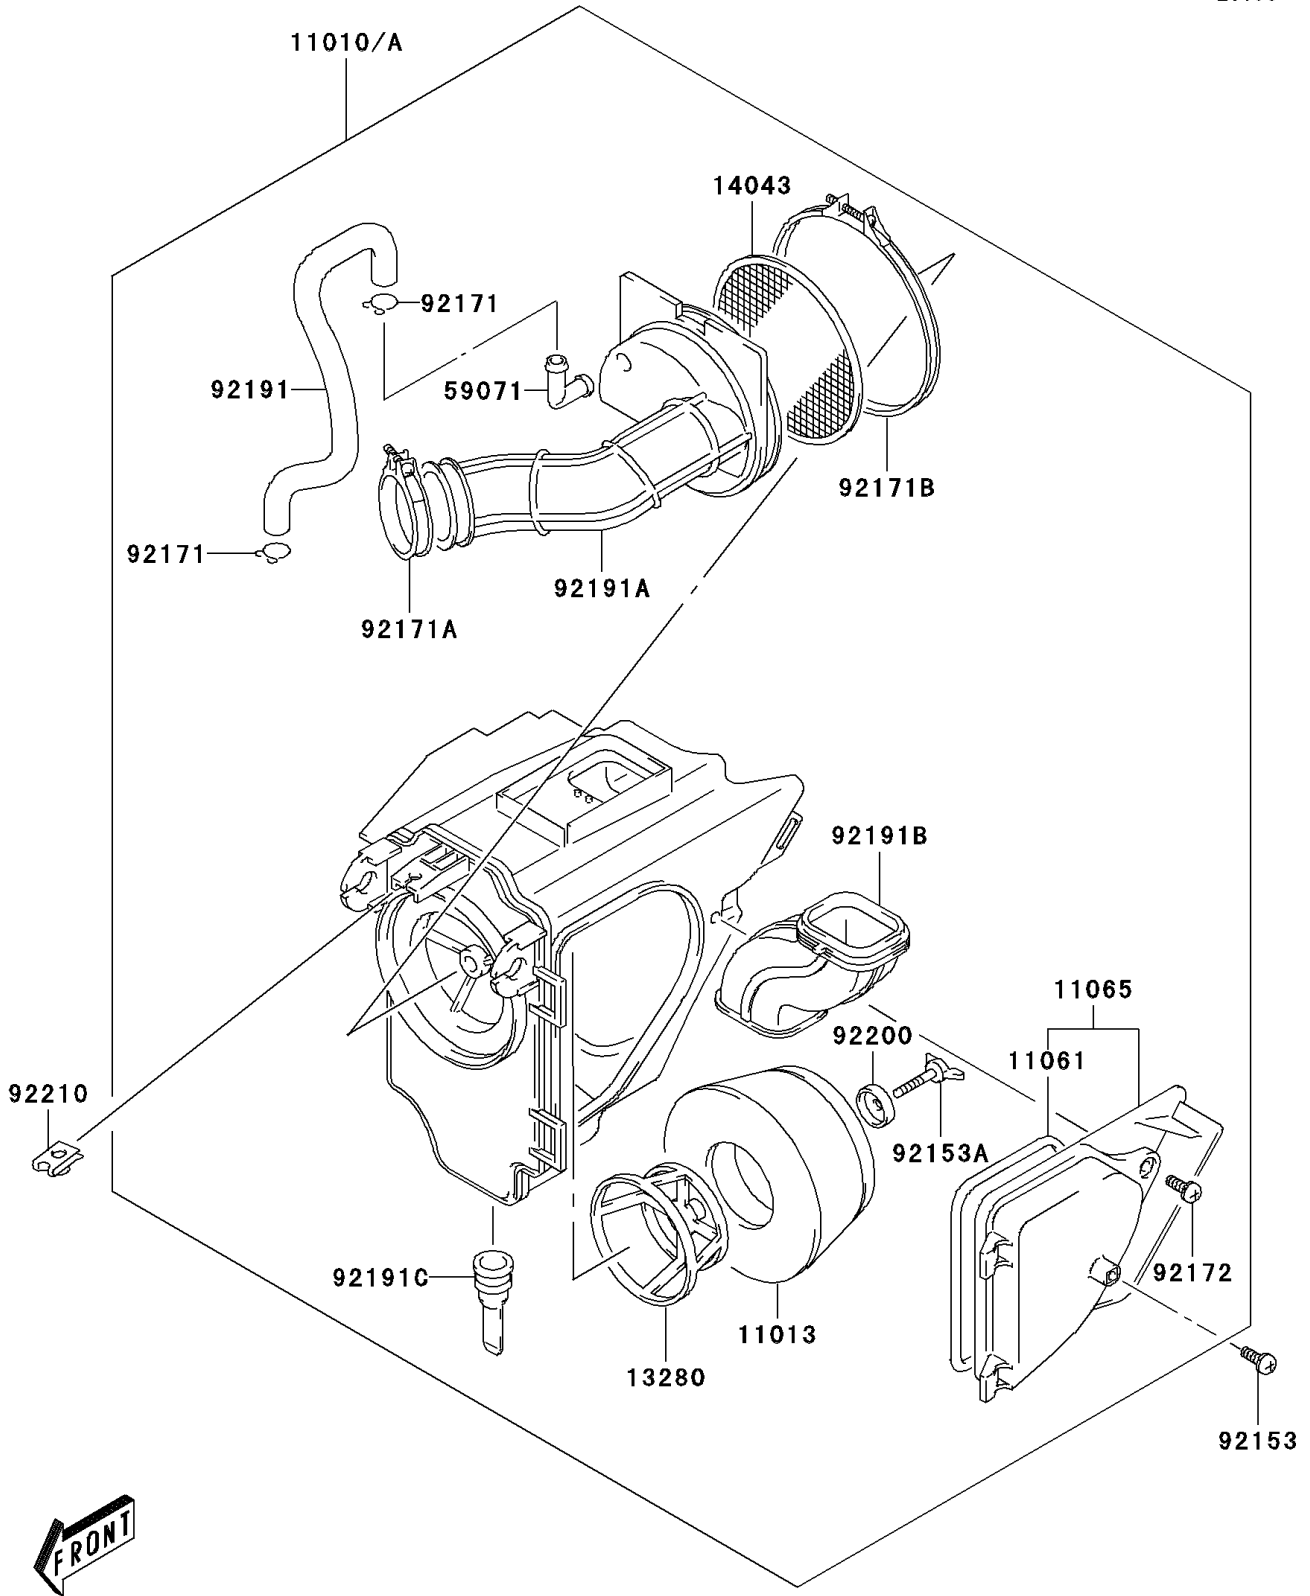

2004 KLX125L PARTS DIAGRAM

Air Cleaner

E1130

2004 KLX125L PARTS LIST

Air Cleaner

ITEM NAME	PART NUMBER	QUANTITY
FILTER-ASSY-AIR (Ref # 11010)	11010-S003	1
ELEMENT-AIR FILTER (Ref # 11013)	11013-S004	1
GASKET (Ref # 11061)	11061-S039	1
CAP,AIR CLEANER (Ref # 11065)	11065-S033	1
HOLDER,FILTER (Ref # 13280)	13280-S014	1
FILTER (Ref # 14043)	14043-S003	1
JOINT (Ref # 59071)	59071-S003	1
BOLT (Ref # 92153)	92153-S011	1
BOLT (Ref # 92153A)	92153-S165	1
CLAMP (Ref # 92171)	92171-S006	2
CLAMP (Ref # 92171A)	92171-S009	1
CLAMP,OUTLET TUBE (Ref # 92171B)	92171-S054	1
SCREW (Ref # 92172)	92172-S163	1
TUBE,BREATHER (Ref # 92191)	92191-S030	1
TUBE,OUTLET (Ref # 92191A)	92191-S032	1
TUBE,INLET (Ref # 92191B)	92191-S033	1
TUBE,DRAIN (Ref # 92191C)	92191-S043	1
WASHER (Ref # 92200)	92200-S076	1
NUT (Ref # 92210)	92210-S050	1