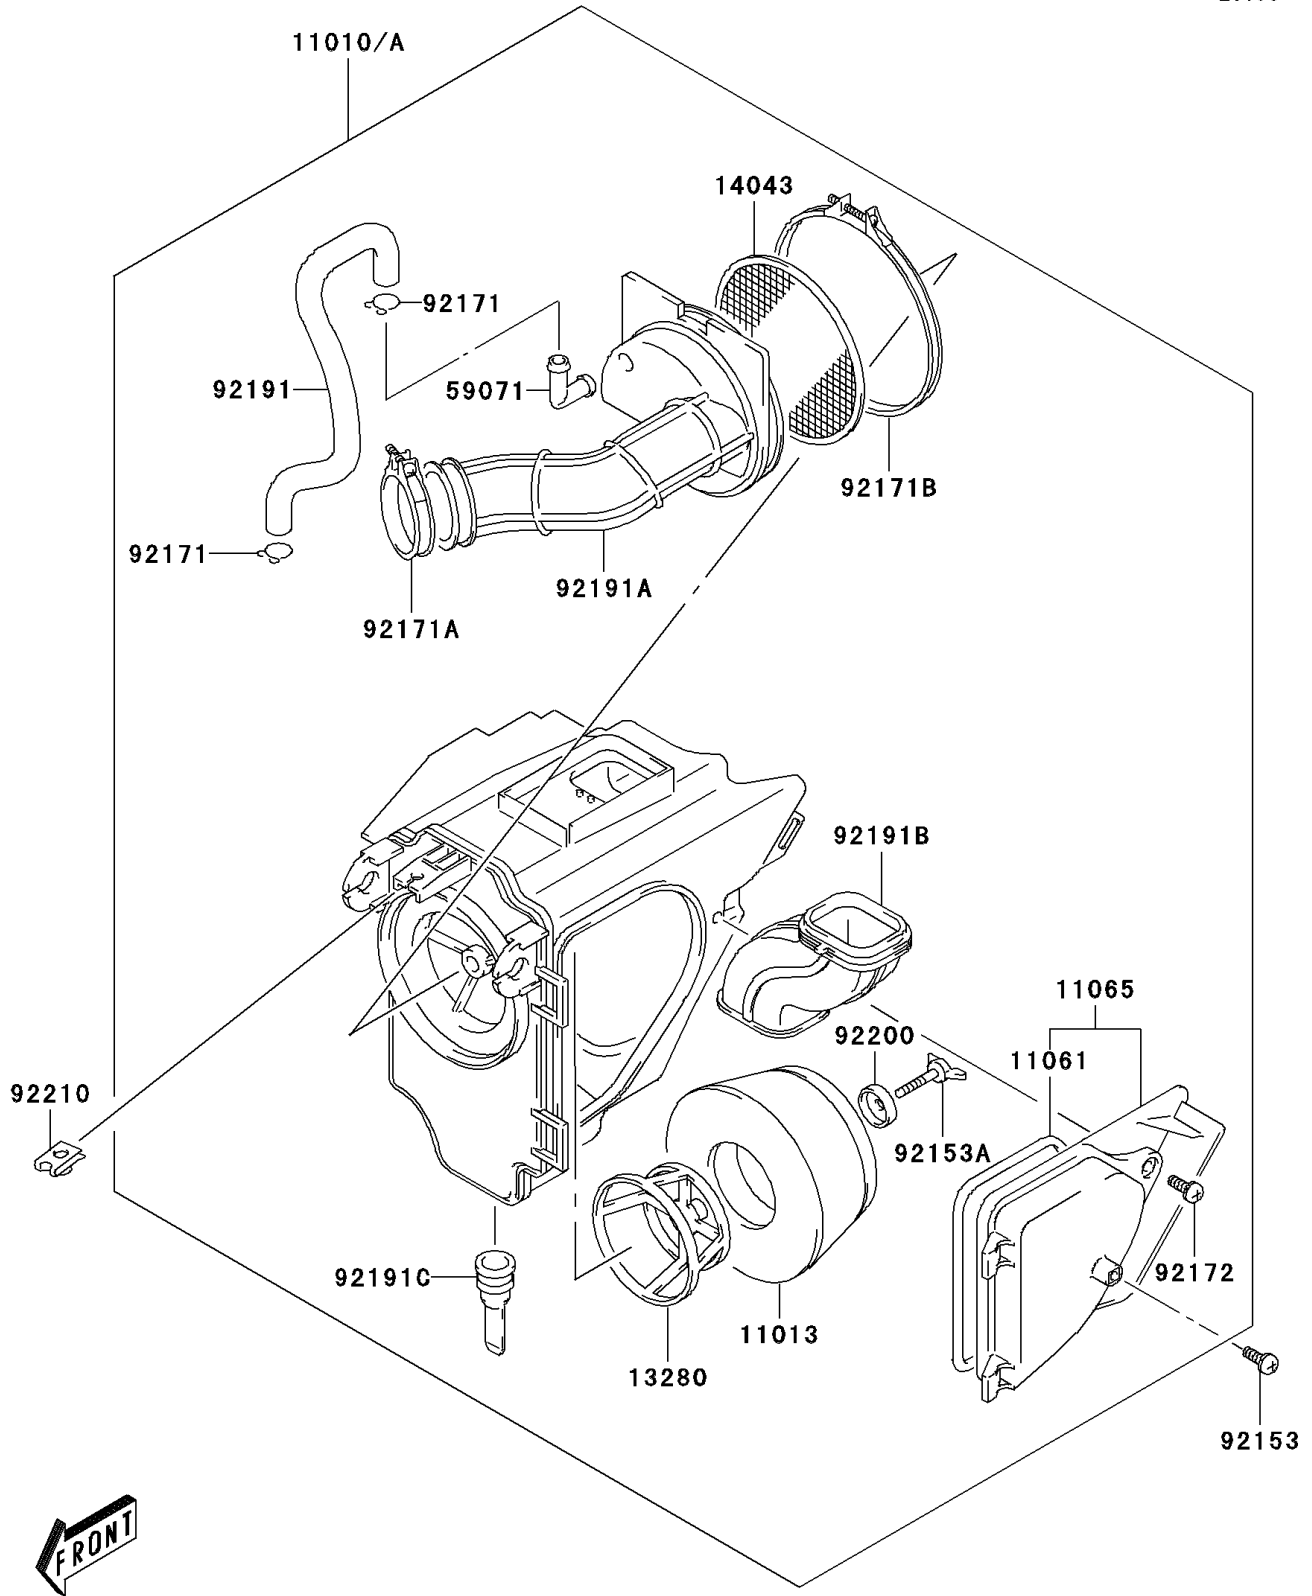

2003 KLX125L PARTS DIAGRAM

Air Cleaner

E1130

2003 KLX125L PARTS LIST

Air Cleaner

ITEM NAME	PART NUMBER	QUANTITY
FILTER-ASSY-AIR (Ref # 11010)	11010-S003	1
ELEMENT-AIR FILTER (Ref # 11013)	11013-S004	1
GASKET (Ref # 11061)	11061-S039	1
CAP,AIR CLEANER (Ref # 11065)	11065-S033	1
HOLDER,FILTER (Ref # 13280)	13280-S014	1
FILTER (Ref # 14043)	14043-S003	1
JOINT (Ref # 59071)	59071-S003	1
BOLT (Ref # 92153)	92153-S011	1
BOLT (Ref # 92153A)	92153-S165	1
CLAMP (Ref # 92171)	92171-S006	1
CLAMP (Ref # 92171A)	92171-S009	1
CLAMP,OUTLET TUBE (Ref # 92171B)	92171-S054	1
SCREW (Ref # 92172)	92172-S163	1
TUBE,BREATHER (Ref # 92191)	92191-S030	1
TUBE,OUTLET (Ref # 92191A)	92191-S032	1
TUBE,INLET (Ref # 92191B)	92191-S033	1
TUBE,DRAIN (Ref # 92191C)	92191-S043	1
WASHER (Ref # 92200)	92200-S076	1
NUT (Ref # 92210)	92210-S050	1