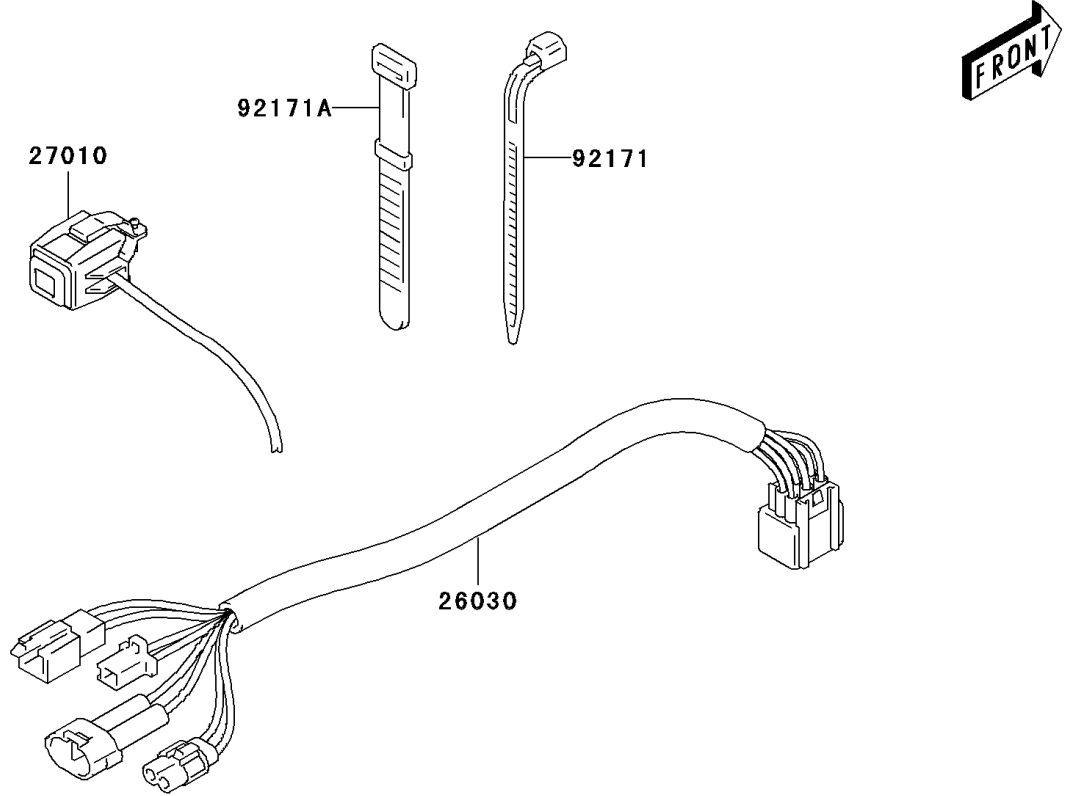

# 2005 KLX125 PARTS DIAGRAM

Chassis Electrical Equipment

F2760

## 2005 KLX125 PARTS LIST

### Chassis Electrical Equipment

ITEM NAME	PART NUMBER	QUANTITY
HARNESS (Ref # 26030)	26030-S004	1
SWITCH (Ref # 27010)	27010-S018	1
CLAMP,L=165 (Ref # 92171)	92171-S016	2
CLAMP,L=120 (Ref # 92171A)	92171-S035	1
BRACKET,RR (Ref # 11053)	11053-S003	1
REFLECTOR-REFLEX,FR (Ref # 28012)	28012-S001	2
REFLECTOR-REFLEX,RR (Ref # 28012A)	28012-S002	2
REFLECTOR-REFLEX,RR (Ref # 28012B)	28012-S003	1
SCREW (Ref # 92172)	92172-S017	2
NUT (Ref # 92210)	92210-S067	5