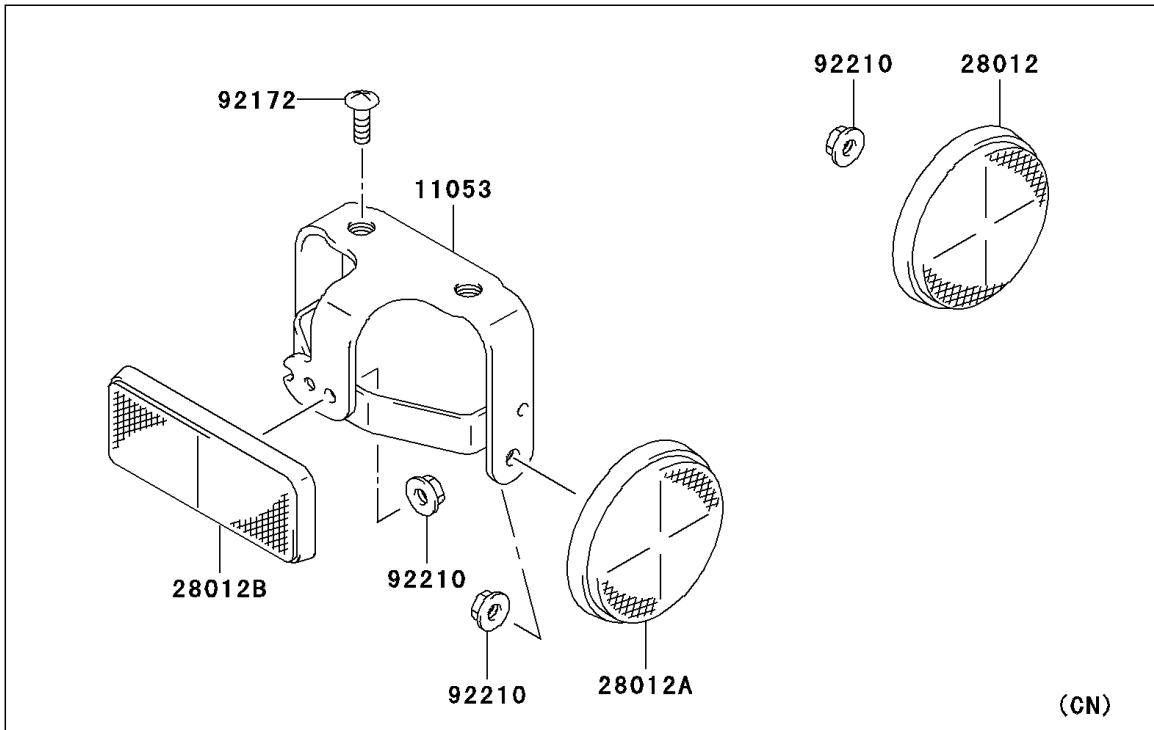

# 2005 KLX125 PARTS DIAGRAM

Chassis Electrical Equipment

F2760

## 2005 KLX125 PARTS LIST

### Chassis Electrical Equipment

ITEM NAME	PART NUMBER	QUANTITY
HARNESS (Ref # 26030)	26030-S004	1
SWITCH (Ref # 27010)	27010-S018	1
CLAMP,L=165 (Ref # 92171)	92171-S016	2
CLAMP,L=120 (Ref # 92171A)	92171-S035	1
BRACKET,RR (Ref # 11053)	11053-S003	1
REFLECTOR-REFLEX,FR (Ref # 28012)	28012-S001	2
REFLECTOR-REFLEX,RR (Ref # 28012A)	28012-S002	2
REFLECTOR-REFLEX,RR (Ref # 28012B)	28012-S003	1
SCREW (Ref # 92172)	92172-S017	2
NUT (Ref # 92210)	92210-S067	5