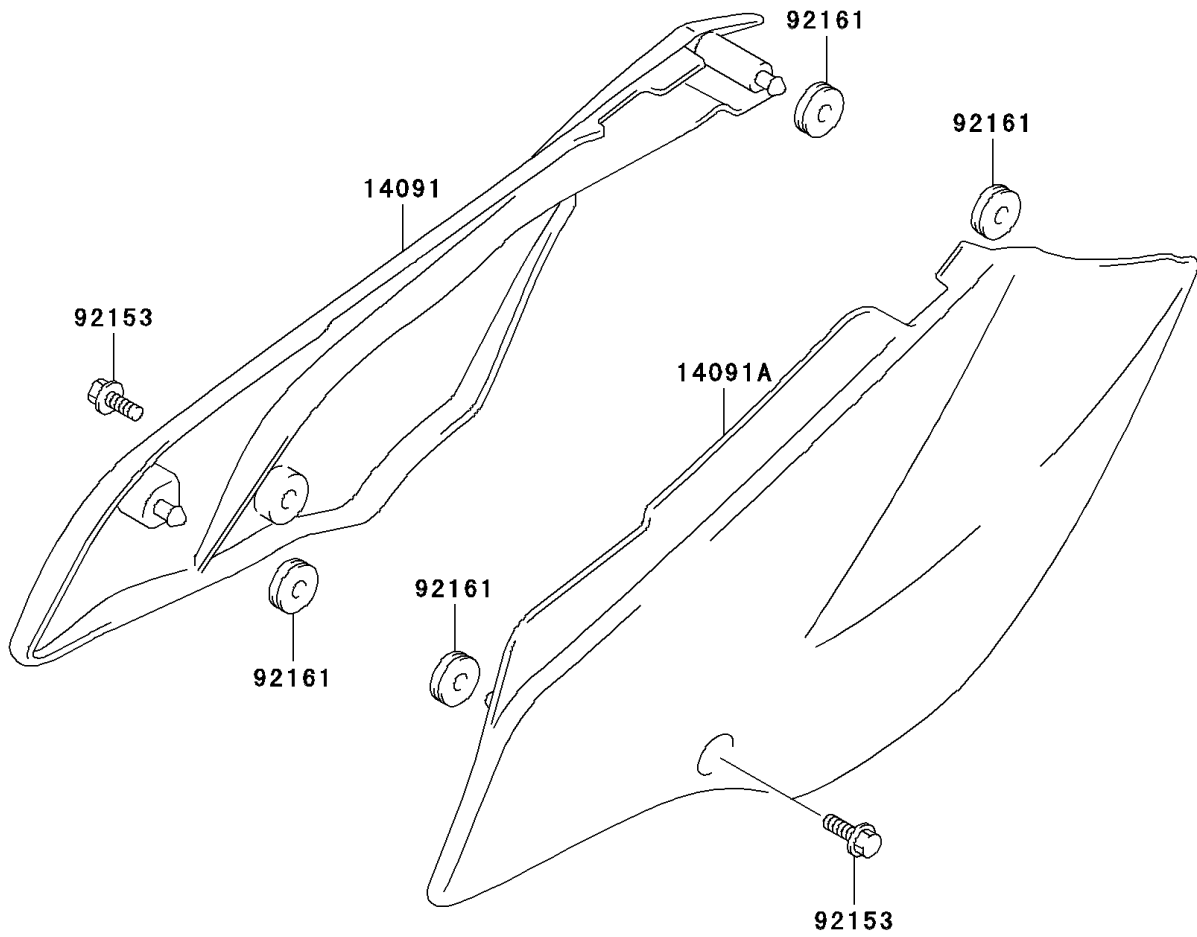

# 2005 KLX125 PARTS DIAGRAM

Side Covers

F2611

## 2005 KLX125 PARTS LIST

### Side Covers

<b>ITEM NAME</b>	<b>PART NUMBER</b>	<b>QUANTITY</b>
COVER,FRAME,RH,S.WHITE (Ref # 14091)	14091-S060-533	1
COVER,FRAME,LH,S.WHITE (Ref # 14091A)	14091-S061-533	1
BOLT (Ref # 92153)	92153-S161	2
DAMPER,FRAME COVER (Ref # 92161)	92161-S059	4