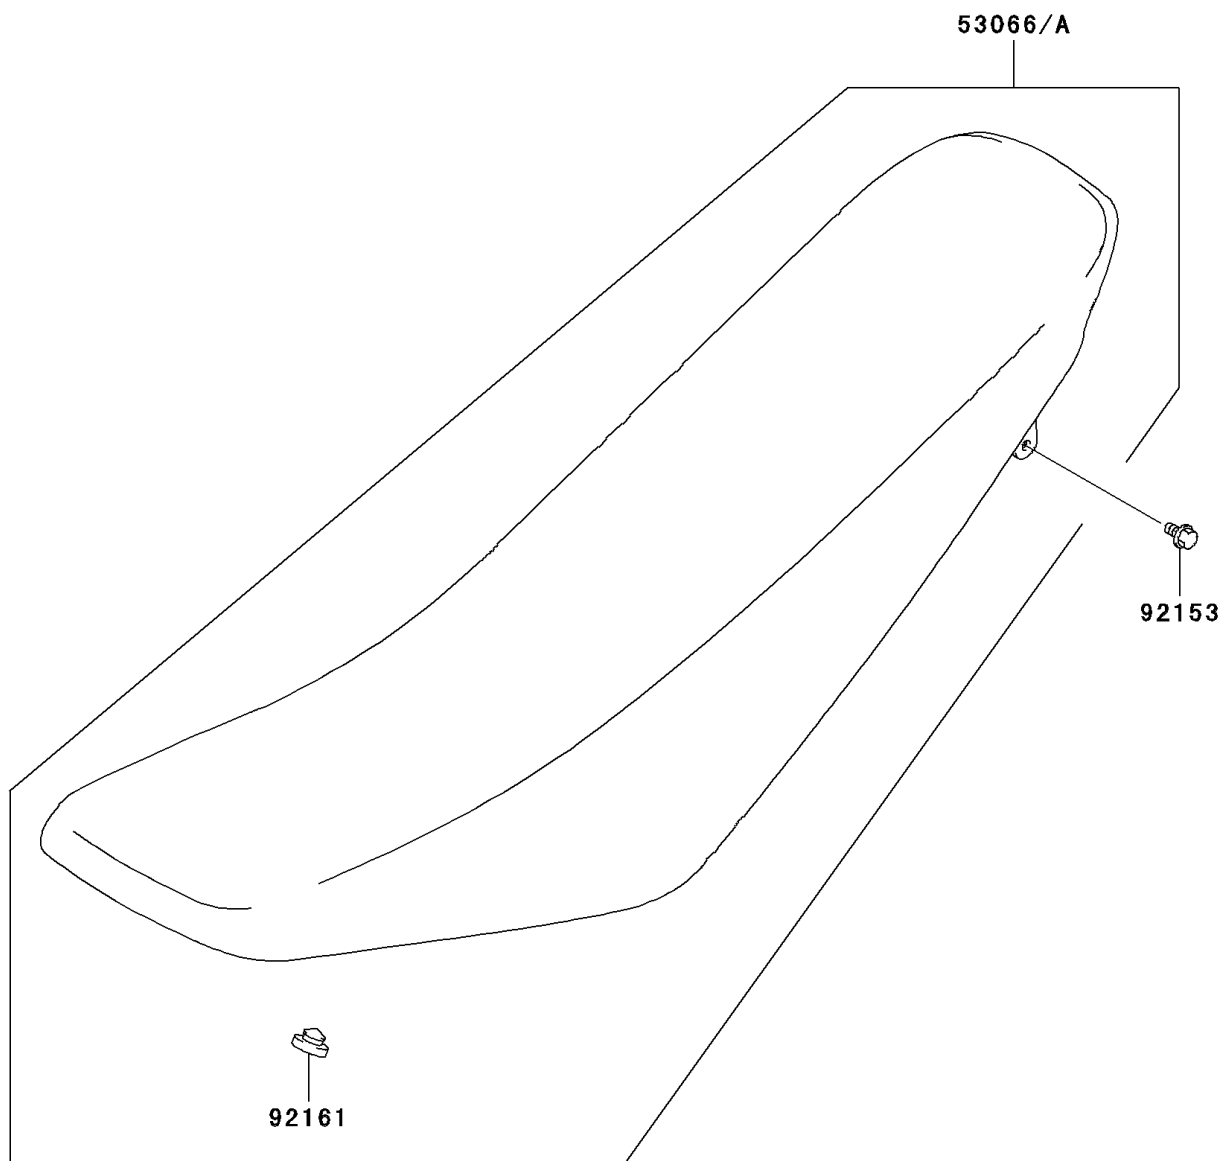

2005 KLX125 PARTS DIAGRAM

Seat

F2510

2005 KLX125 PARTS LIST

Seat

ITEM NAME	PART NUMBER	QUANTITY
SEAT-ASSY,BLACK/GRAY (Ref # 53066A)	53066-S020-906	1
BOLT (Ref # 92153)	92153-S010	1
DAMPER,SEAT MOUNT (Ref # 92161)	92161-S060	1