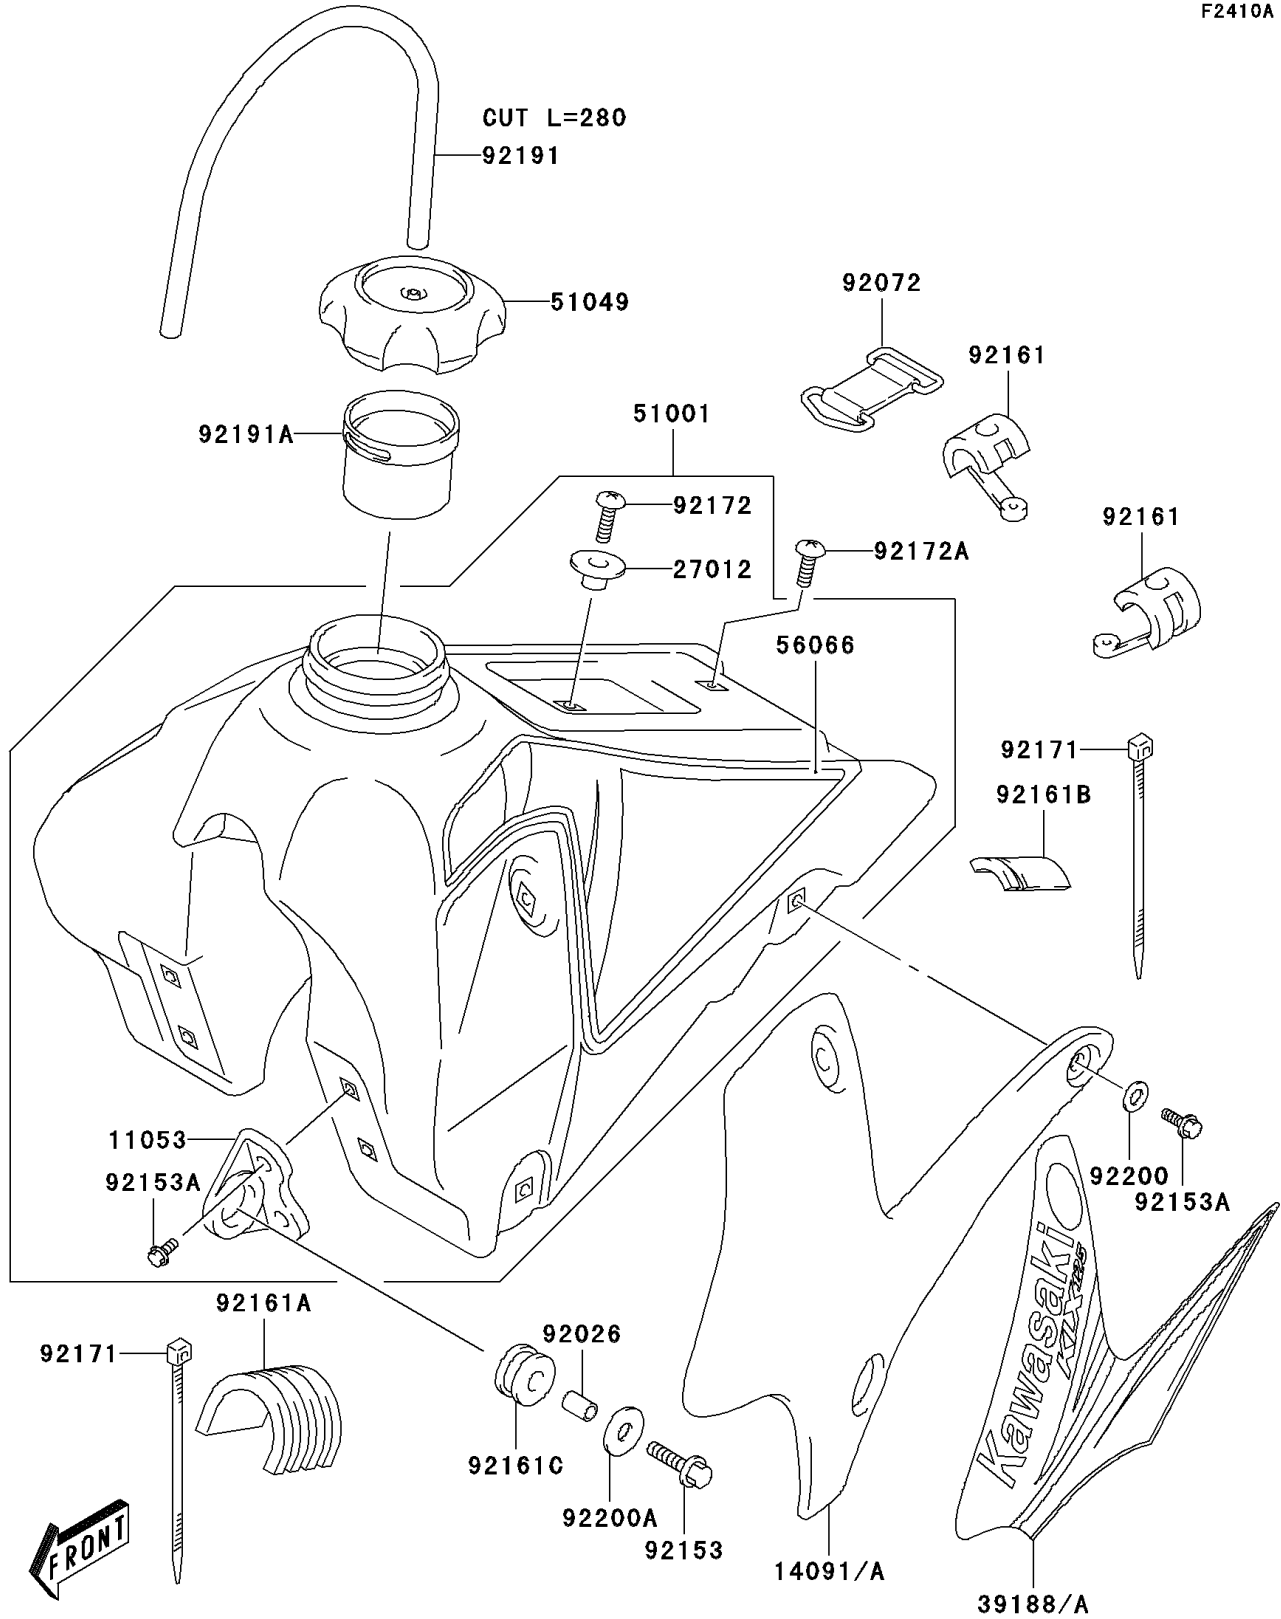

2004 KLX125 PARTS DIAGRAM

Fuel Tank(A2)

F2410A

2004 KLX125 PARTS LIST

Fuel Tank(A2)

ITEM NAME	PART NUMBER	QUANTITY
BRACKET,FUEL TANK,FR (Ref # 11053)	11053-S001	2
COVER,FUEL TANK,RH,L.GREEN (Ref # 14091)	14091-S062-535	1
COVER,FUEL TANK,LH,L.GREEN (Ref # 14091A)	14091-S063-535	1
HOOK,SEAT FRONT (Ref # 27012)	27012-S003	1
TAPE,FUEL TANK COVER,RH (Ref # 39188)	39188-S006-553	1
TAPE,FUEL TANK COVER,LH (Ref # 39188A)	39188-S007-553	1
TANK-COMP-FUEL,BLACK (Ref # 51001)	51001-S018-539	1
CAP-TANK (Ref # 51049)	51049-S004	1
PATTERN,TAPE SET,FUEL TANK (Ref # 56066)	56066-S027-568	1
SPACER,FUEL TANK,FR (Ref # 92026)	92026-S049	2
BAND,FUEL TANK,RR (Ref # 92072)	92072-S004	1
BOLT (Ref # 92153)	92153-S003	2
BOLT (Ref # 92153A)	92153-S144	10
DAMPER,FUEL TANK (Ref # 92161)	92161-S062	2
DAMPER,FUEL TANK (Ref # 92161A)	92161-S063	1
DAMPER,FUEL TANK (Ref # 92161B)	92161-S064	1
DAMPER,FUEL TANK (Ref # 92161C)	92161-S065	2
CLAMP,FUEL TANK CUSHION (Ref # 92171)	92171-S056	2
SCREW (Ref # 92172)	92172-S019	1
SCREW (Ref # 92172A)	92172-S055	1
TUBE,FUEL TANK BREATHER (Ref # 92191)	92191-S028	1
TUBE,FUEL TANK FILLER (Ref # 92191A)	92191-S029	1
WASHER (Ref # 92200)	92200-S078	6
WASHER (Ref # 92200A)	92200-S080	2