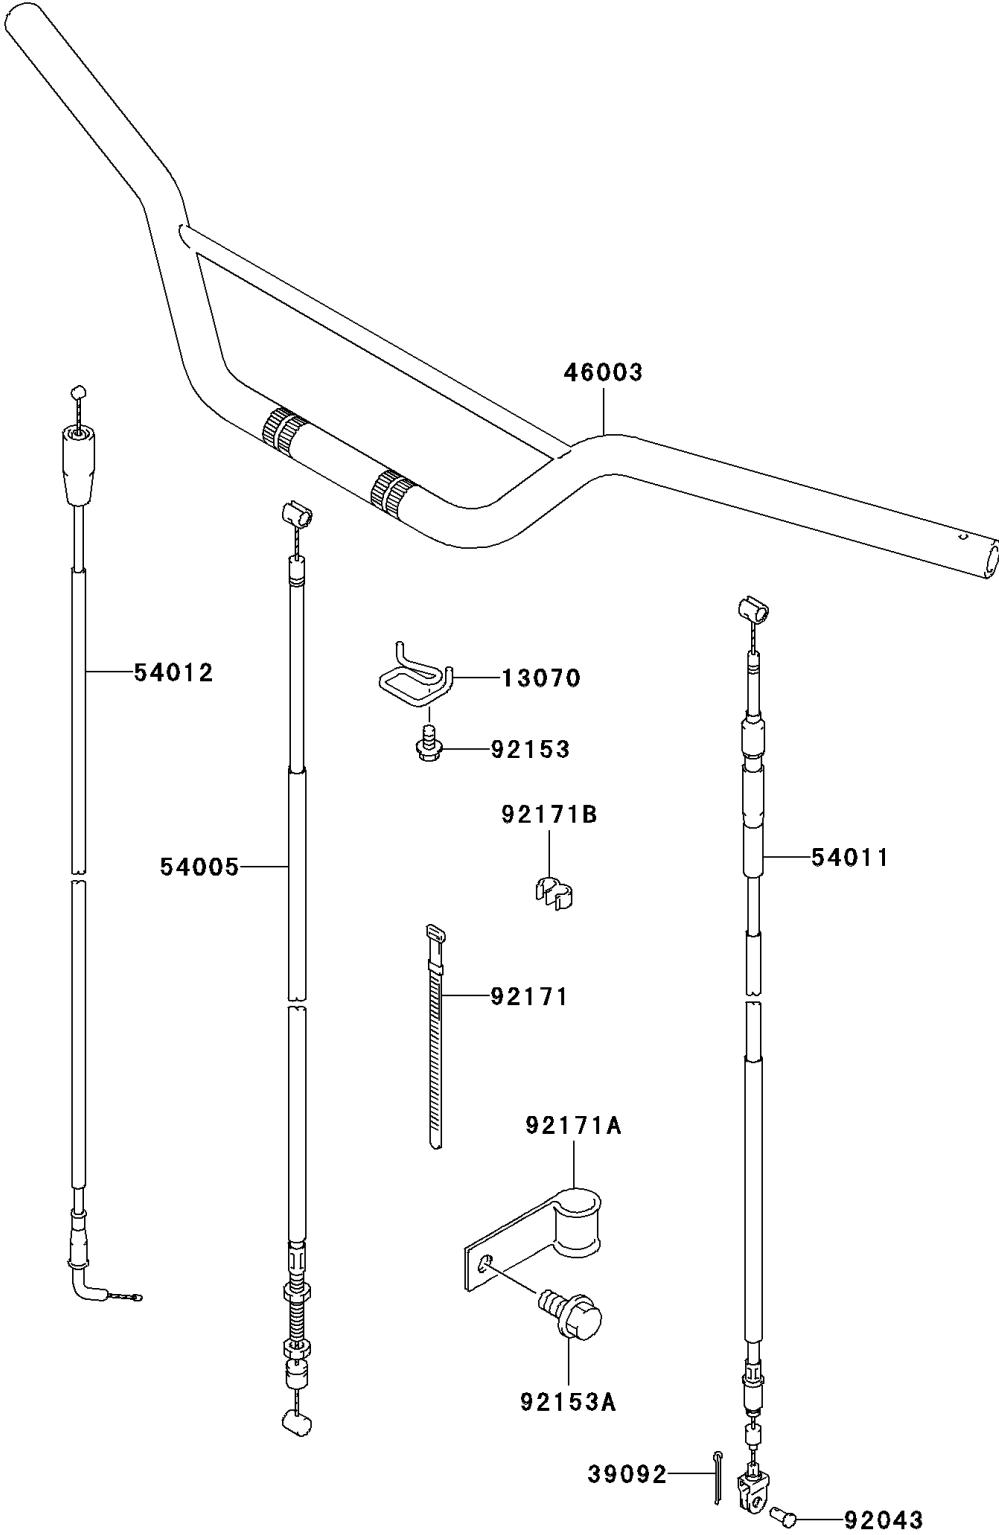

## 2005 KLX125 PARTS DIAGRAM

Handlebar

F2310

## 2005 KLX125 PARTS LIST

Handlebar

ITEM NAME	PART NUMBER	QUANTITY
GUIDE,CABLE (Ref # 13070)	13070-S008	1
PIN-HAIR,FR FOOTREST COTTER (Ref # 39092)	39092-S004	1
HANDLE,B.SILVER (Ref # 46003)	46003-S003-530	1
CABLE-BRAKE (Ref # 54005)	54005-S003	1
CABLE-CLUTCH (Ref # 54011)	54011-S001	1
CABLE-THROTTLE (Ref # 54012)	54012-S004	1
PIN,CLUTCH CABLE (Ref # 92043)	92043-S021	1
BOLT (Ref # 92153)	92153-S011	1
BOLT (Ref # 92153A)	92153-S143	1
CLAMP,L=90 (Ref # 92171)	92171-S051	1
CLAMP,FRONT BRAKE CABLE (Ref # 92171A)	92171-S053	1
CLAMP (Ref # 92171B)	92171-S065	1