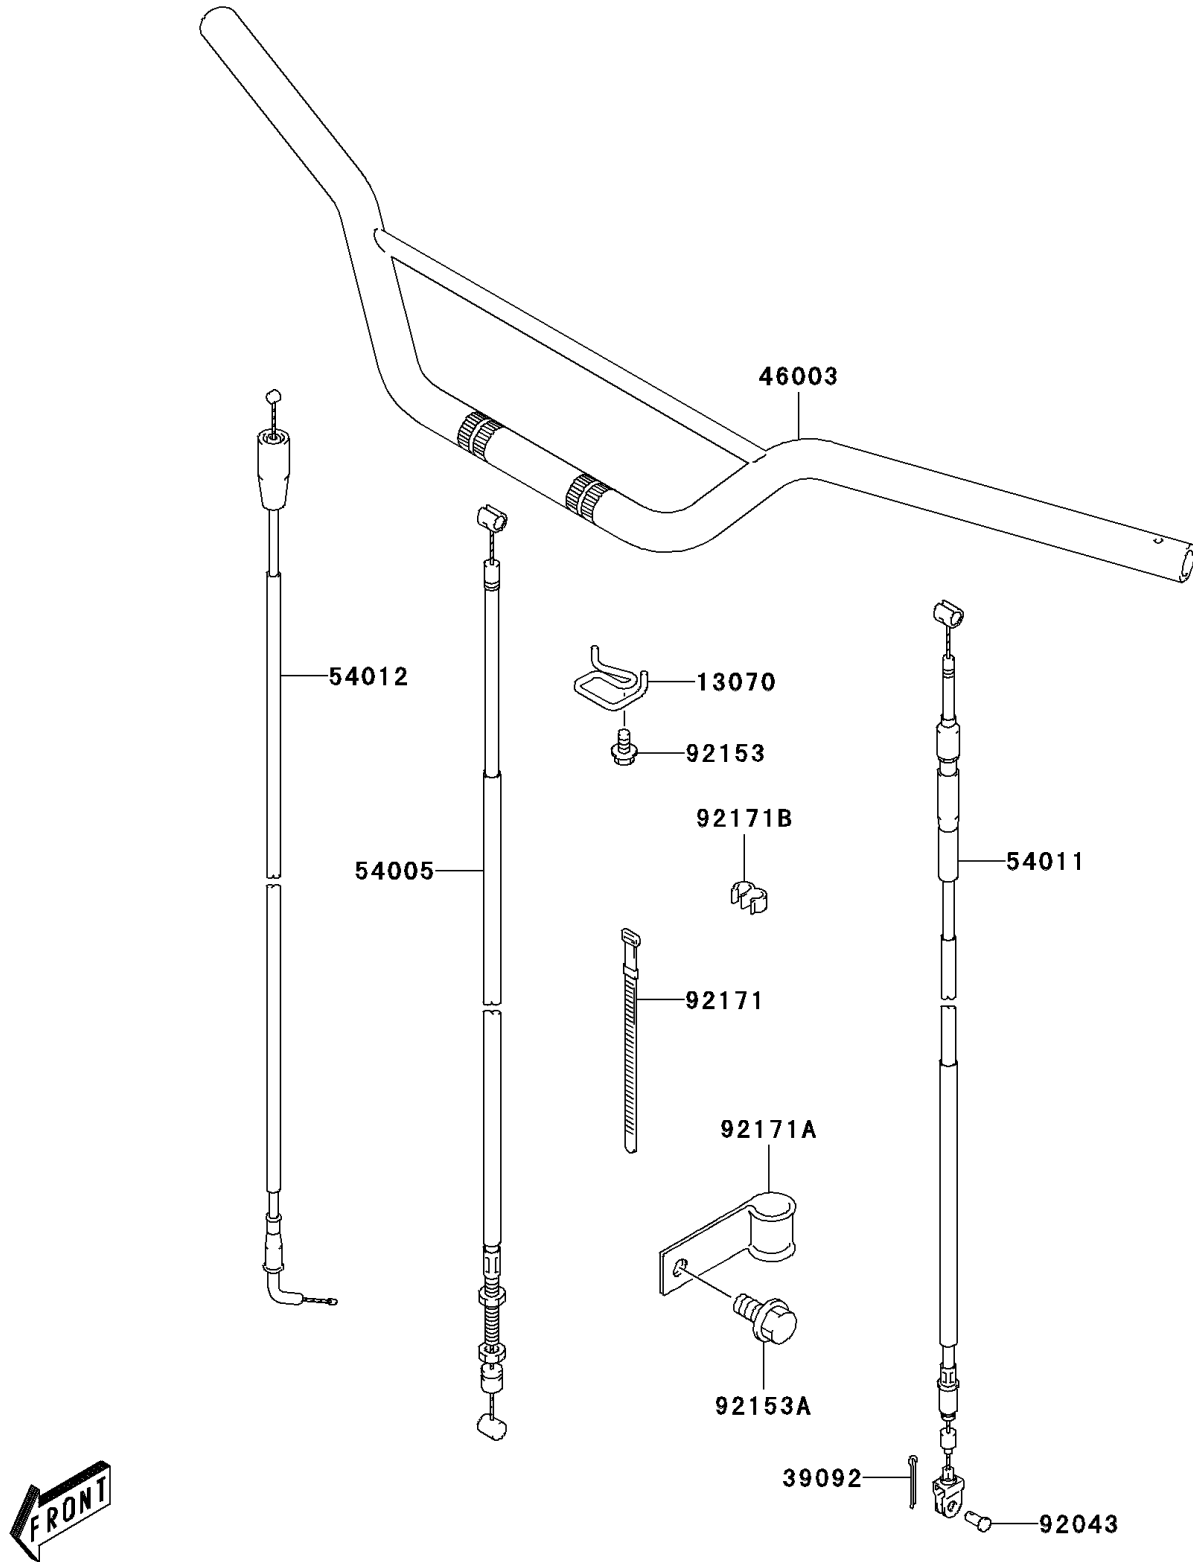

# 2004 KLX125 PARTS DIAGRAM

Handlebar

F2310

## 2004 KLX125 PARTS LIST

### Handlebar

ITEM NAME	PART NUMBER	QUANTITY
GUIDE,CABLE (Ref # 13070)	13070-S008	1
PIN-HAIR,FR FOOTREST COTTER (Ref # 39092)	39092-S004	1
HANDLE,B.SILVER (Ref # 46003)	46003-S003-530	1
CABLE-BRAKE (Ref # 54005)	54005-S003	1
CABLE-CLUTCH (Ref # 54011)	54011-S001	1
CABLE-THROTTLE (Ref # 54012)	54012-S004	1
PIN,CLUTCH CABLE (Ref # 92043)	92043-S021	1
BOLT (Ref # 92153)	92153-S011	1
BOLT (Ref # 92153A)	92153-S143	1
CLAMP,L=90 (Ref # 92171)	92171-S051	1
CLAMP,FRONT BRAKE CABLE (Ref # 92171A)	92171-S053	1
CLAMP (Ref # 92171B)	92171-S065	2