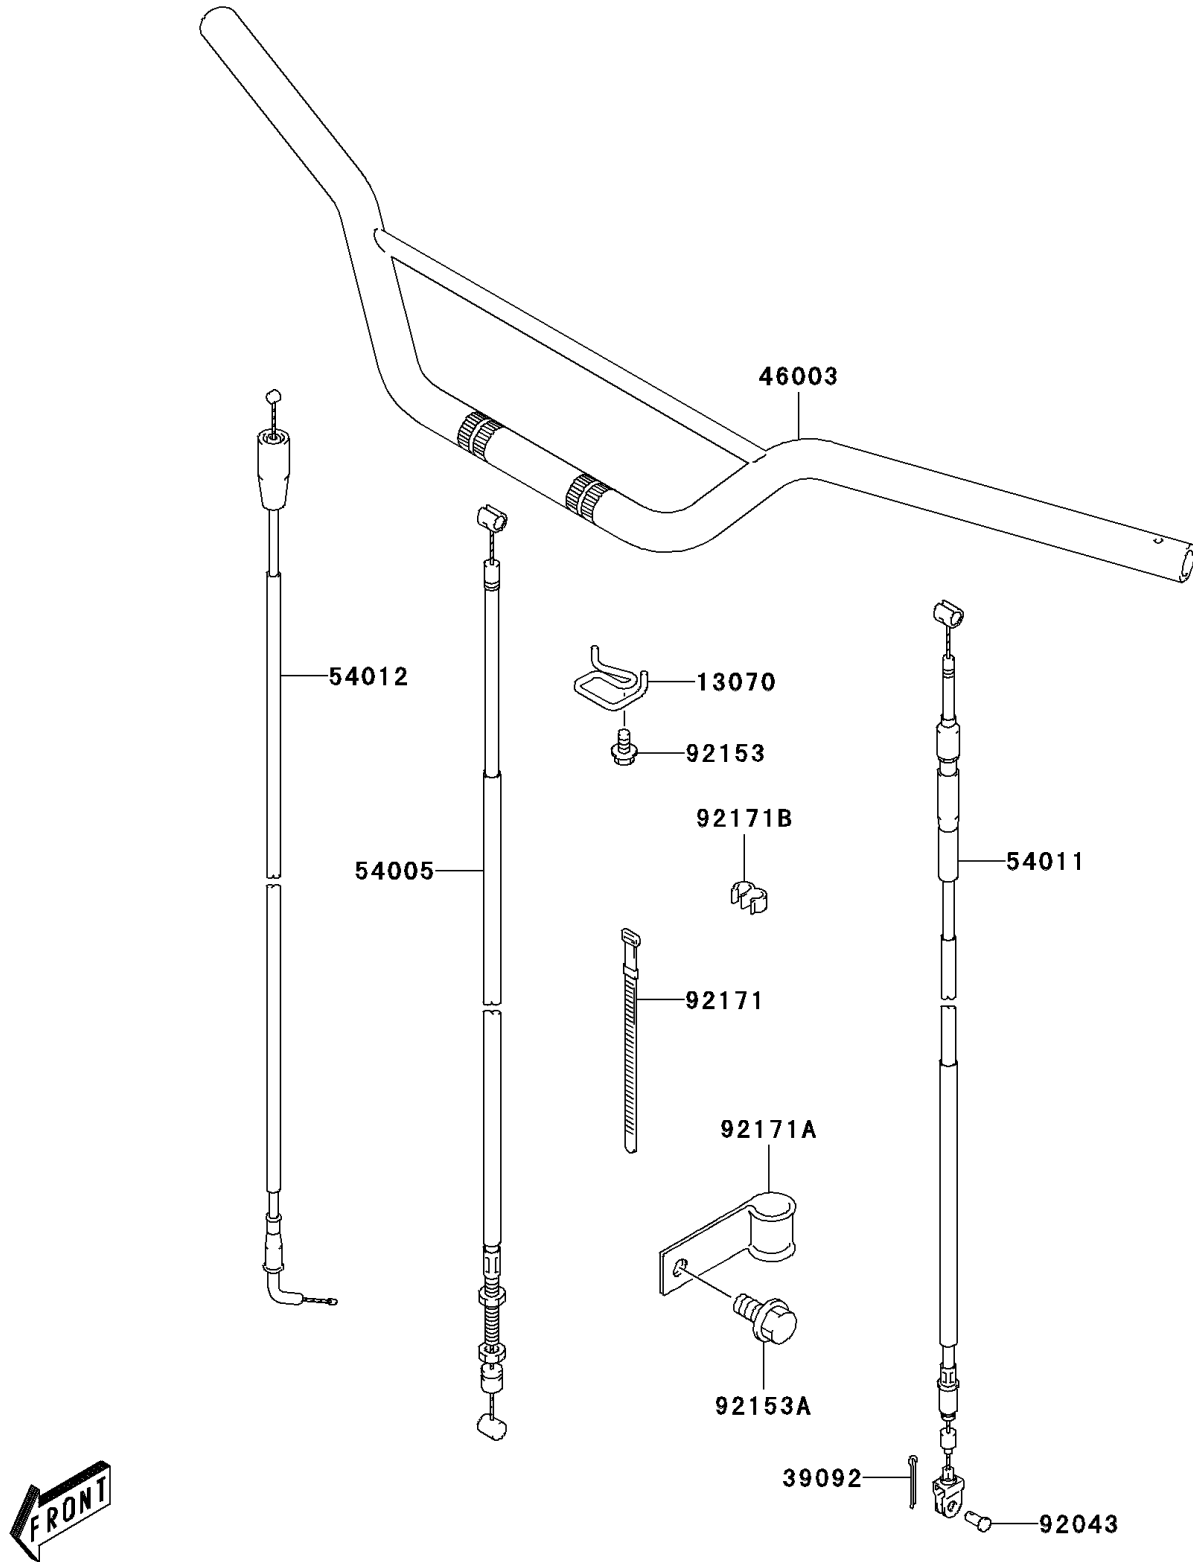

2004 KLX125 PARTS DIAGRAM

Handlebar

F2310

2004 KLX125 PARTS LIST

Handlebar

ITEM NAME	PART NUMBER	QUANTITY
GUIDE,CABLE (Ref # 13070)	13070-S008	1
PIN-HAIR,FR FOOTREST COTTER (Ref # 39092)	39092-S004	1
HANDLE,B.SILVER (Ref # 46003)	46003-S003-530	1
CABLE-BRAKE (Ref # 54005)	54005-S003	1
CABLE-CLUTCH (Ref # 54011)	54011-S001	1
CABLE-THROTTLE (Ref # 54012)	54012-S004	1
PIN,CLUTCH CABLE (Ref # 92043)	92043-S021	1
BOLT (Ref # 92153)	92153-S011	1
BOLT (Ref # 92153A)	92153-S143	1
CLAMP,L=90 (Ref # 92171)	92171-S051	1
CLAMP,FRONT BRAKE CABLE (Ref # 92171A)	92171-S053	1
CLAMP (Ref # 92171B)	92171-S065	2