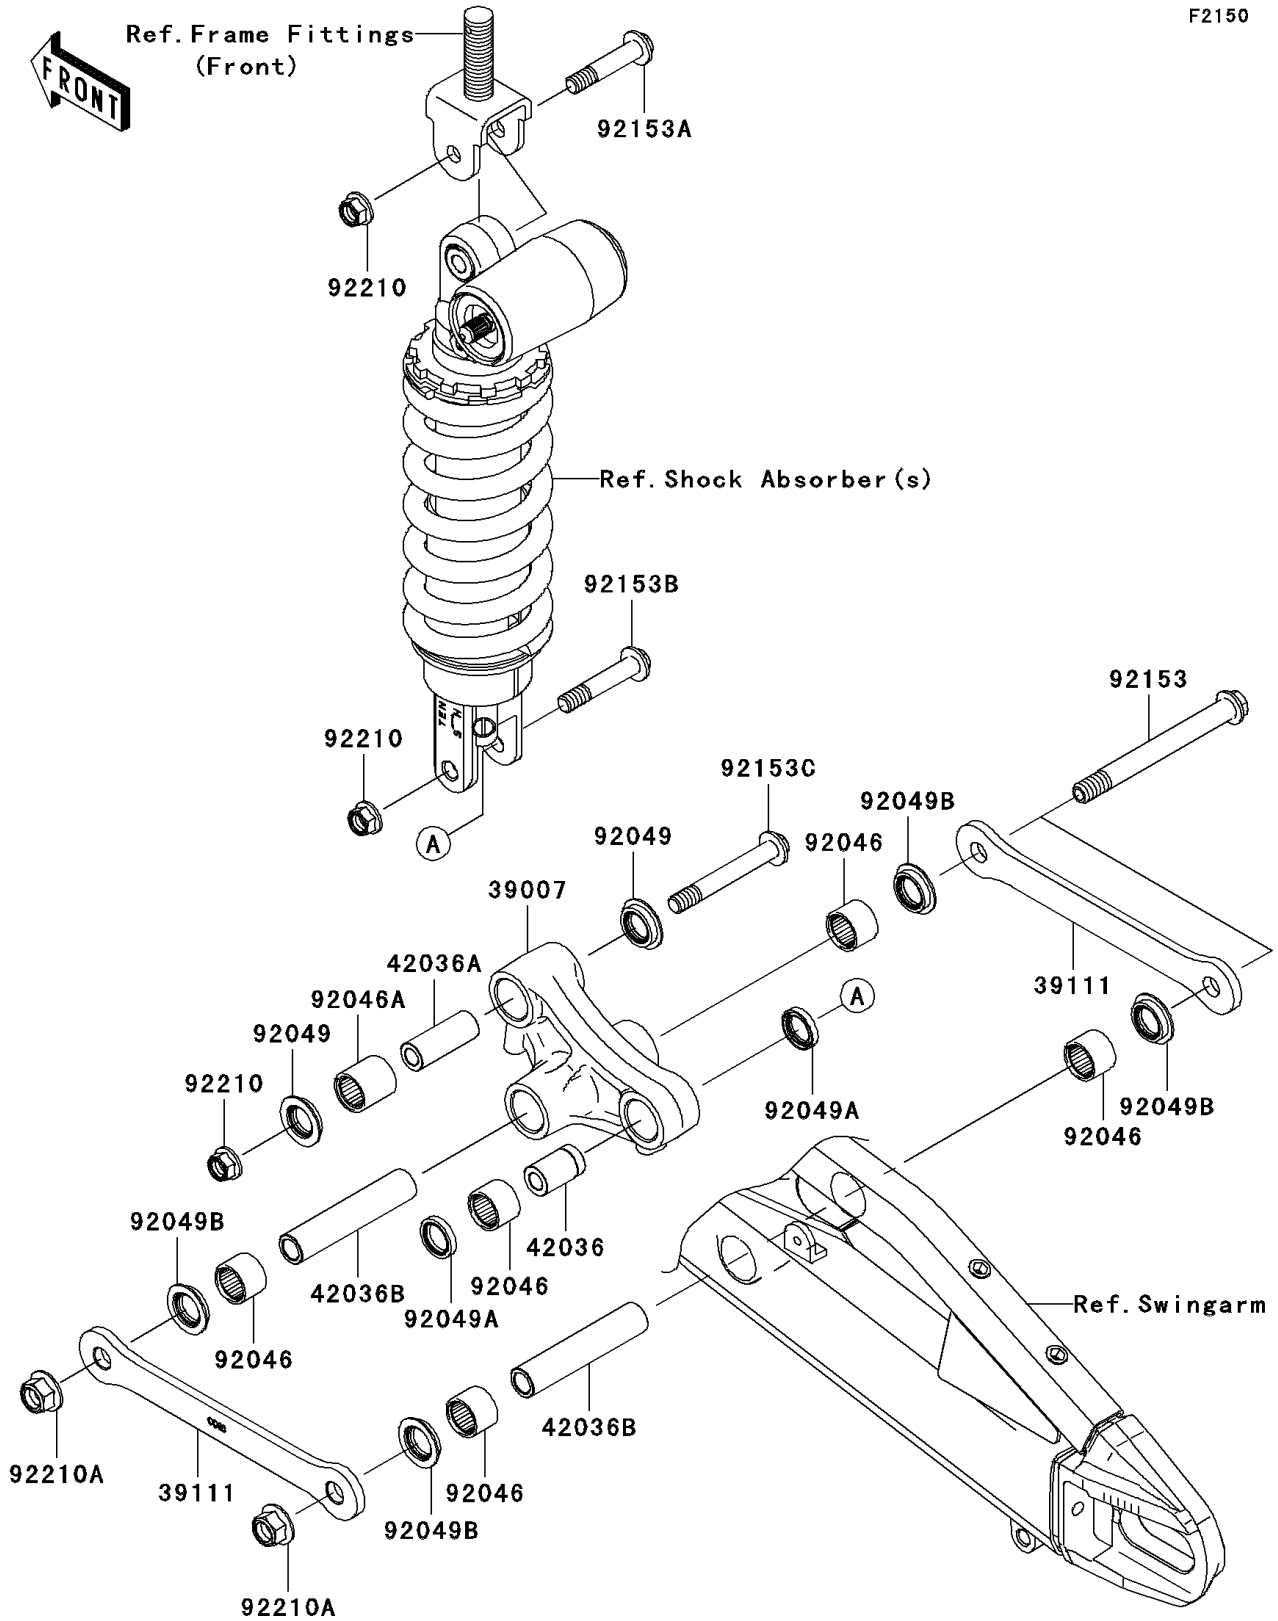

2007 Ninja® ZX™-6R PARTS DIAGRAM

Rear Suspension

F2150

2007 Ninja® ZX™-6R PARTS LIST

Rear Suspension

ITEM NAME	PART NUMBER	QUANTITY
ARM-SUSP,UNI TRAK (Ref # 39007)	39007-0006	1
ROD-TIE,SUSPENSION (Ref # 39111)	39111-0018	1
SLEEVE,10.1X18X30 (Ref # 42036)	42036-1258	1
SLEEVE,10.1X17X44.5 (Ref # 42036A)	42036-1342	1
SLEEVE,12.1X18X90 (Ref # 42036B)	42036-1360	1
BEARING-NEEDLE,SFYZM182417 (Ref # 92046)	92046-1272	1
BEARING-NEEDLE,SFYZM172425 (Ref # 92046A)	92046-1273	1
SEAL-OIL,MHA17245.7F (Ref # 92049)	92049-1223	1
SEAL-OIL,MHA18244 (Ref # 92049A)	92049-1225	1
SEAL-OIL,KCR MF018N1 (Ref # 92049B)	92049-1493	1
BOLT,FLANGED,12X117 (Ref # 92153)	92153-0508	1
BOLT,FLANGED,10X51 (Ref # 92153A)	92153-1545	1
BOLT,FLANGED,10X55 (Ref # 92153B)	92153-1546	1
BOLT,FLANGED,10X77 (Ref # 92153C)	92153-1547	1
NUT,LOCK,FLANGED,10MM (Ref # 92210)	92210-1139	1
NUT,LOCK,FLANGED,12MM (Ref # 92210A)	92210-1150	1