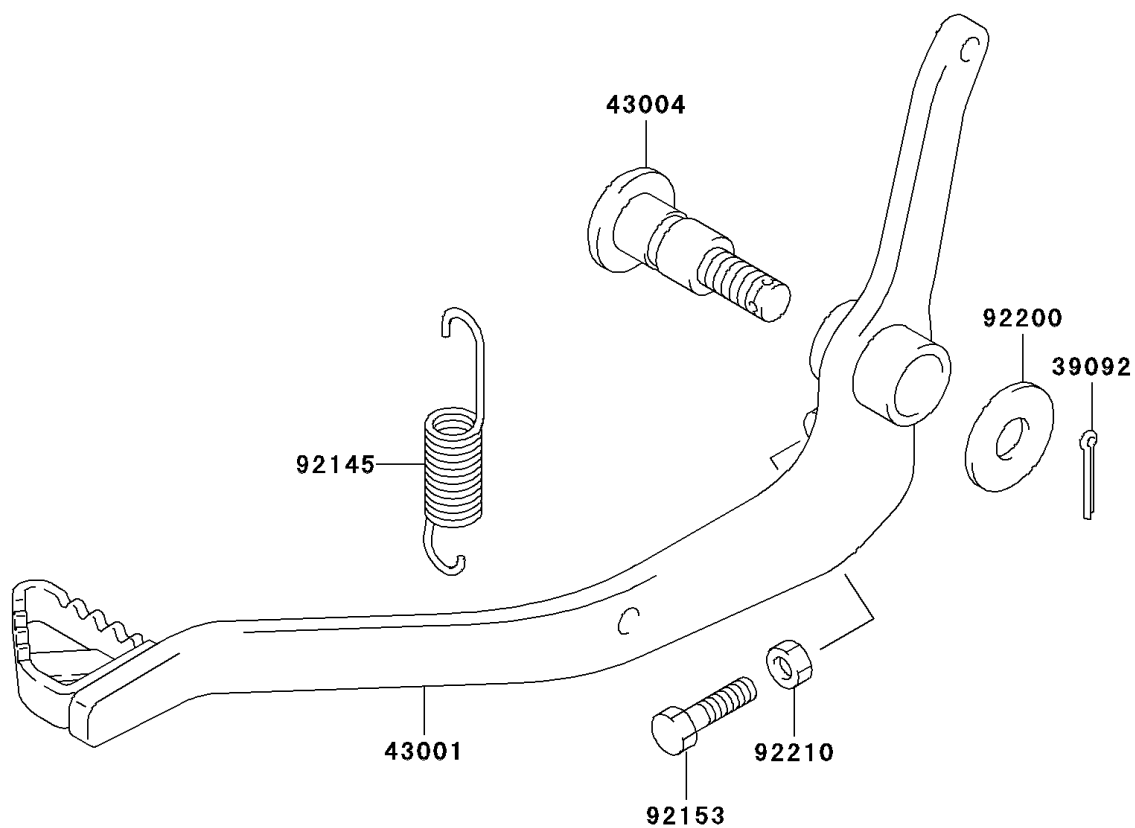

2005 KLX125 PARTS DIAGRAM

Brake Pedal

F2260

2005 KLX125 PARTS LIST

Brake Pedal

ITEM NAME	PART NUMBER	QUANTITY
PIN-HAIR,COTTER (Ref # 39092)	39092-S005	1
LEVER-BRAKE (Ref # 43001)	43001-S001	1
SHAFT-BRAKE (Ref # 43004)	43004-S001	1
SPRING,BRAKE PEDAL RETURN (Ref # 92145)	92145-S048	1
BOLT (Ref # 92153)	92153-S182	1
WASHER (Ref # 92200)	92200-S067	1
NUT (Ref # 92210)	92210-S001	1