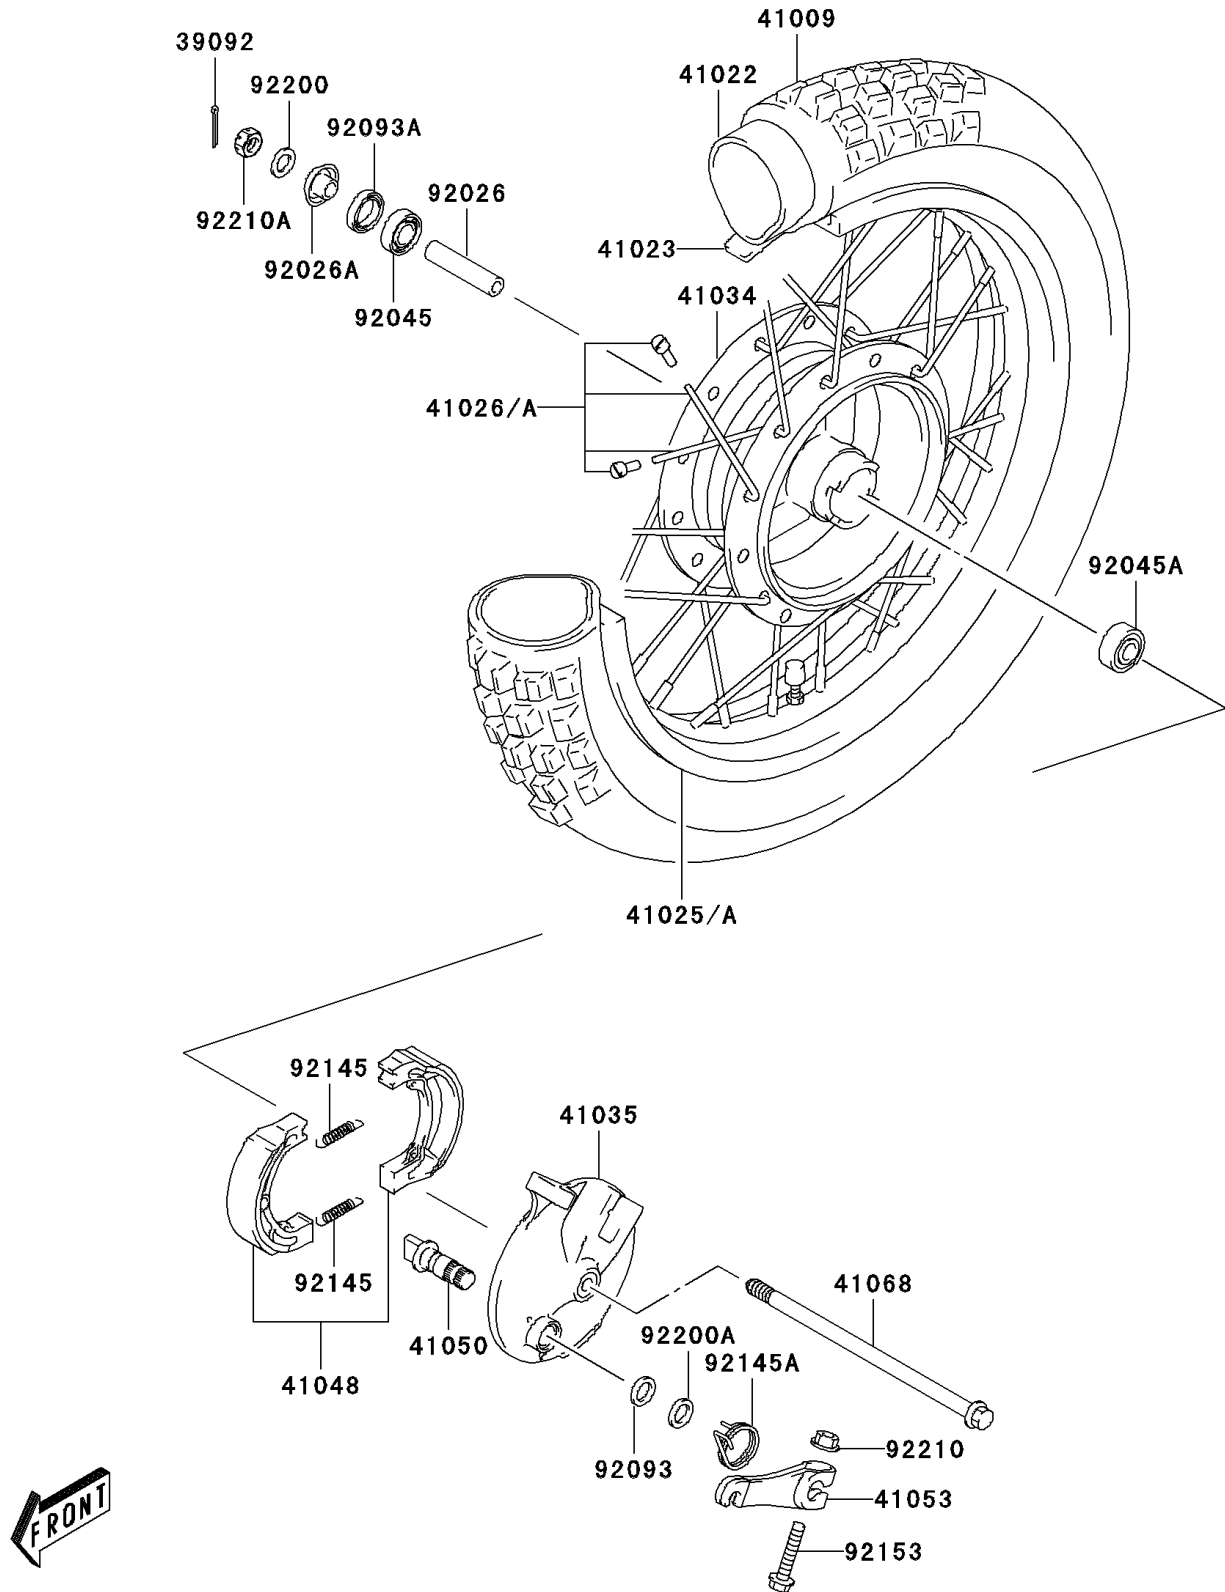

2005 KLX125 PARTS DIAGRAM

Front Hub

F2230

2005 KLX125 PARTS LIST

Front Hub

ITEM NAME	PART NUMBER	QUANTITY
PIN-HAIR,COTTER (Ref # 39092)	39092-S005	1
TIRE,FR (Ref # 41009)	41009-S005	1
TUBE-TIRE (Ref # 41022)	41022-S001	1
BAND-RIM (Ref # 41023)	41023-S001	1
RIM,FR WHEEL,17X1.40 (Ref # 41025A)	41025-S016	1
SPOKE-ASSY,FRONT WHEEL (Ref # 41026A)	41026-S011	1
DRUM-ASSY,FRONT WHEEL (Ref # 41034)	41034-S001	1
PANEL-ASSY-BRAKE (Ref # 41035)	41035-S001	1
SHOE-BRAKE (Ref # 41048)	41048-S002	1
CAM-BRAKE (Ref # 41050)	41050-S002	1
LEVER-BRAKE CAM (Ref # 41053)	41053-S002	1
AXLE,FR (Ref # 41068)	41068-S006	1
SPACER,FRONT HUB BEARING (Ref # 92026)	92026-S039	1
SPACER,FRONT AXLE,RH (Ref # 92026A)	92026-S041	1
BEARING-BALL,FRONT HUB,RH (Ref # 92045)	92045-S028	1
BEARING-BALL,FRONT HUB,LH (Ref # 92045A)	92045-S031	1
SEAL (Ref # 92093)	92093-S008	1
SEAL,FRONT HUB DUST (Ref # 92093A)	92093-S009	1
SPRING,REAR BRAKE SHOE (Ref # 92145)	92145-S047	1
SPRING,FR BK CAM LEVER (Ref # 92145A)	92145-S051	1
BOLT (Ref # 92153)	92153-S130	1
WASHER (Ref # 92200)	92200-S069	1
WASHER (Ref # 92200A)	92200-S071	1
NUT (Ref # 92210)	92210-S001	1
NUT (Ref # 92210A)	92210-S052	1