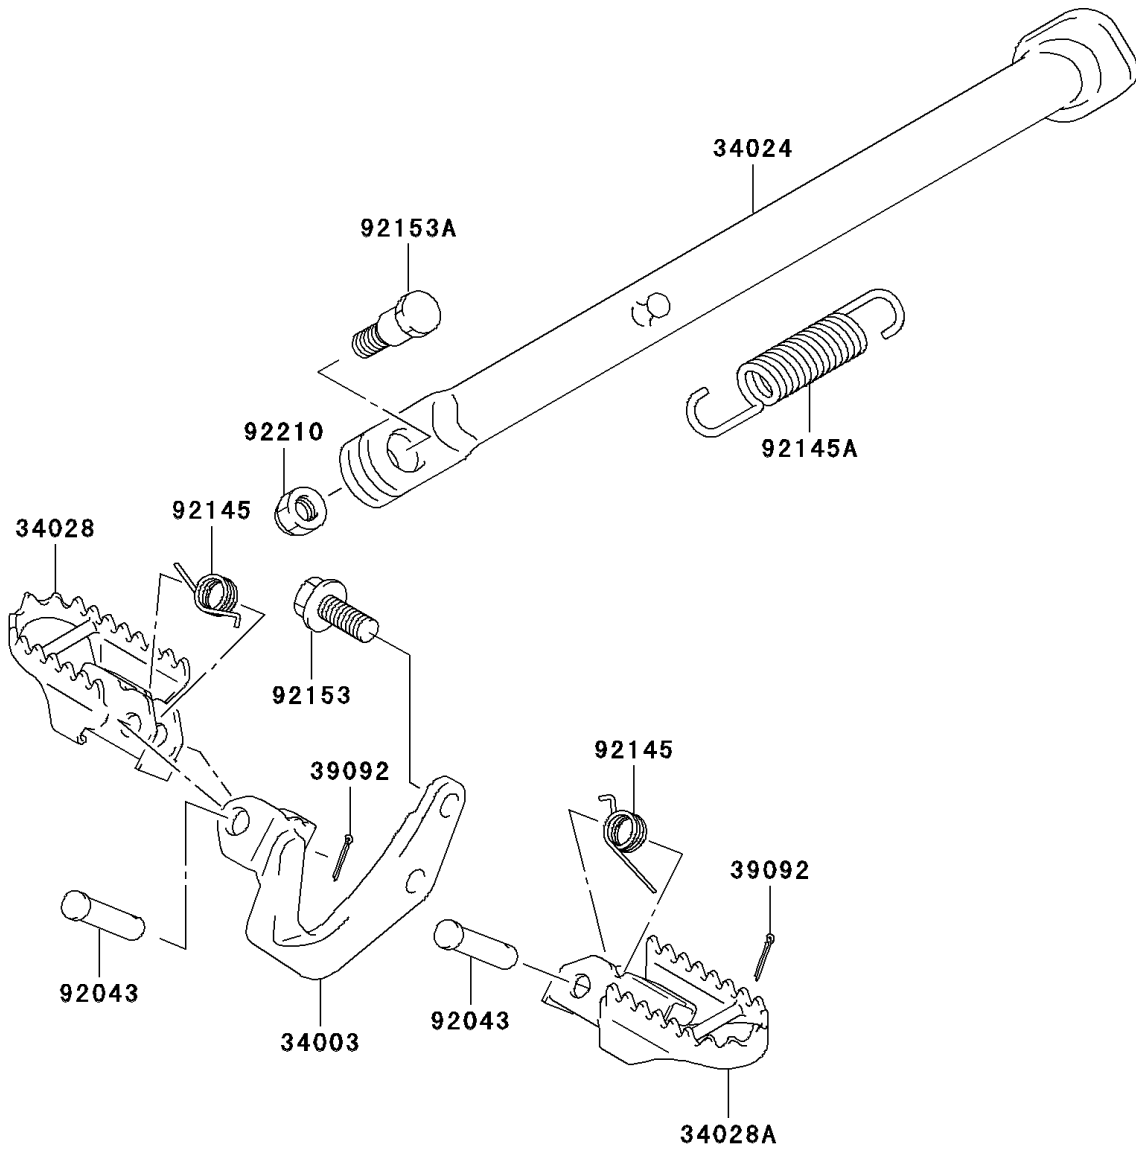

# 2004 KLX125 PARTS DIAGRAM

Stand(s)

F2190

## 2004 KLX125 PARTS LIST

Stand(s)

ITEM NAME	PART NUMBER	QUANTITY
HOLDER-STEP,FOOTREST,RH (Ref # 34003)	34003-S001	1
STAND-SIDE (Ref # 34024)	34024-S003	1
STEP,FR,RH (Ref # 34028)	34028-S001	1
STEP,FR,LH (Ref # 34028A)	34028-S002	1
PIN-HAIR,FR FOOTREST COTTER (Ref # 39092)	39092-S004	2
PIN,FOOTREST (Ref # 92043)	92043-S022	2
SPRING,FOOTREST (Ref # 92145)	92145-S050	2
SPRING,STAND (Ref # 92145A)	92145-S053	1
BOLT (Ref # 92153)	92153-S145	2
BOLT (Ref # 92153A)	92153-S153	1
NUT (Ref # 92210)	92210-S060	1