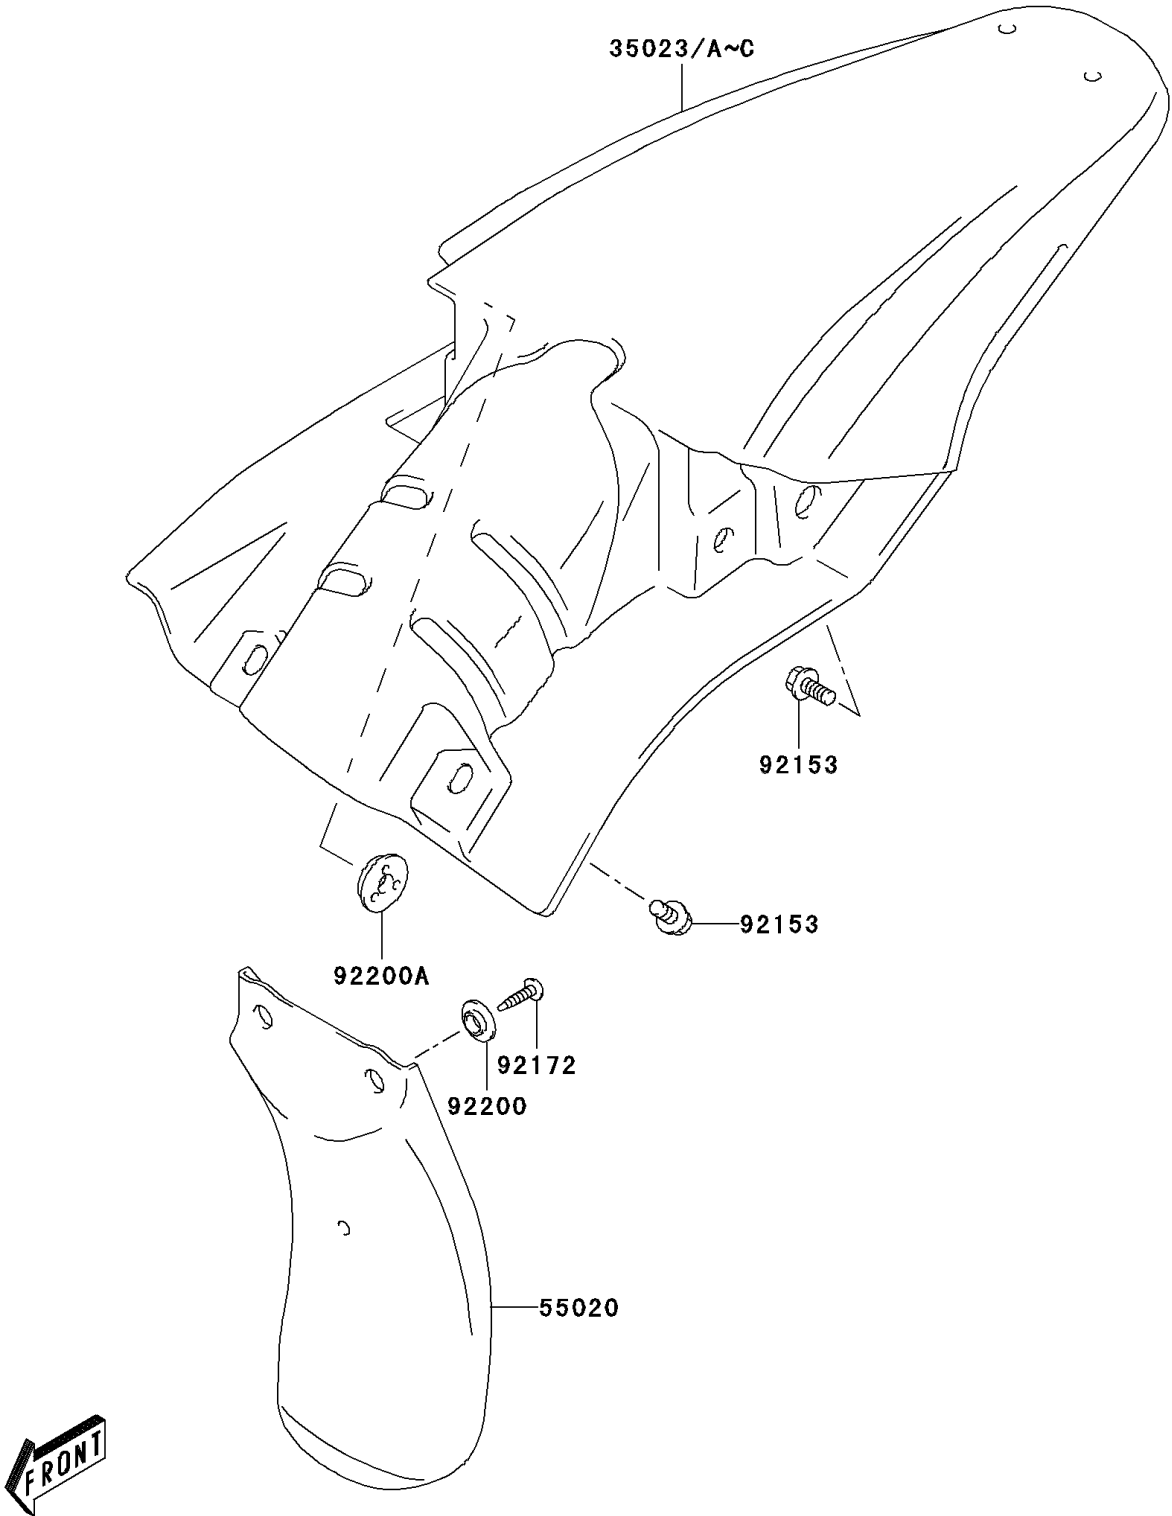

## 2005 KLX125 PARTS DIAGRAM

Rear Fender(s)

F2172

## 2005 KLX125 PARTS LIST

Rear Fender(s)

ITEM NAME	PART NUMBER	QUANTITY
GUARD,REAR FENDER,FR (Ref # 55020)	55020-S005	1
BOLT (Ref # 92153)	92153-S161	1
SCREW (Ref # 92172)	92172-S031	1
WASHER (Ref # 92200)	92200-S074	1
WASHER (Ref # 92200A)	92200-S075	1
FENDER-REAR,L.GREEN (Ref # 35023A)	35023-S003-908	1
FENDER-REAR,L.GREEN (Ref # 35023C)	35023-S004-908	1