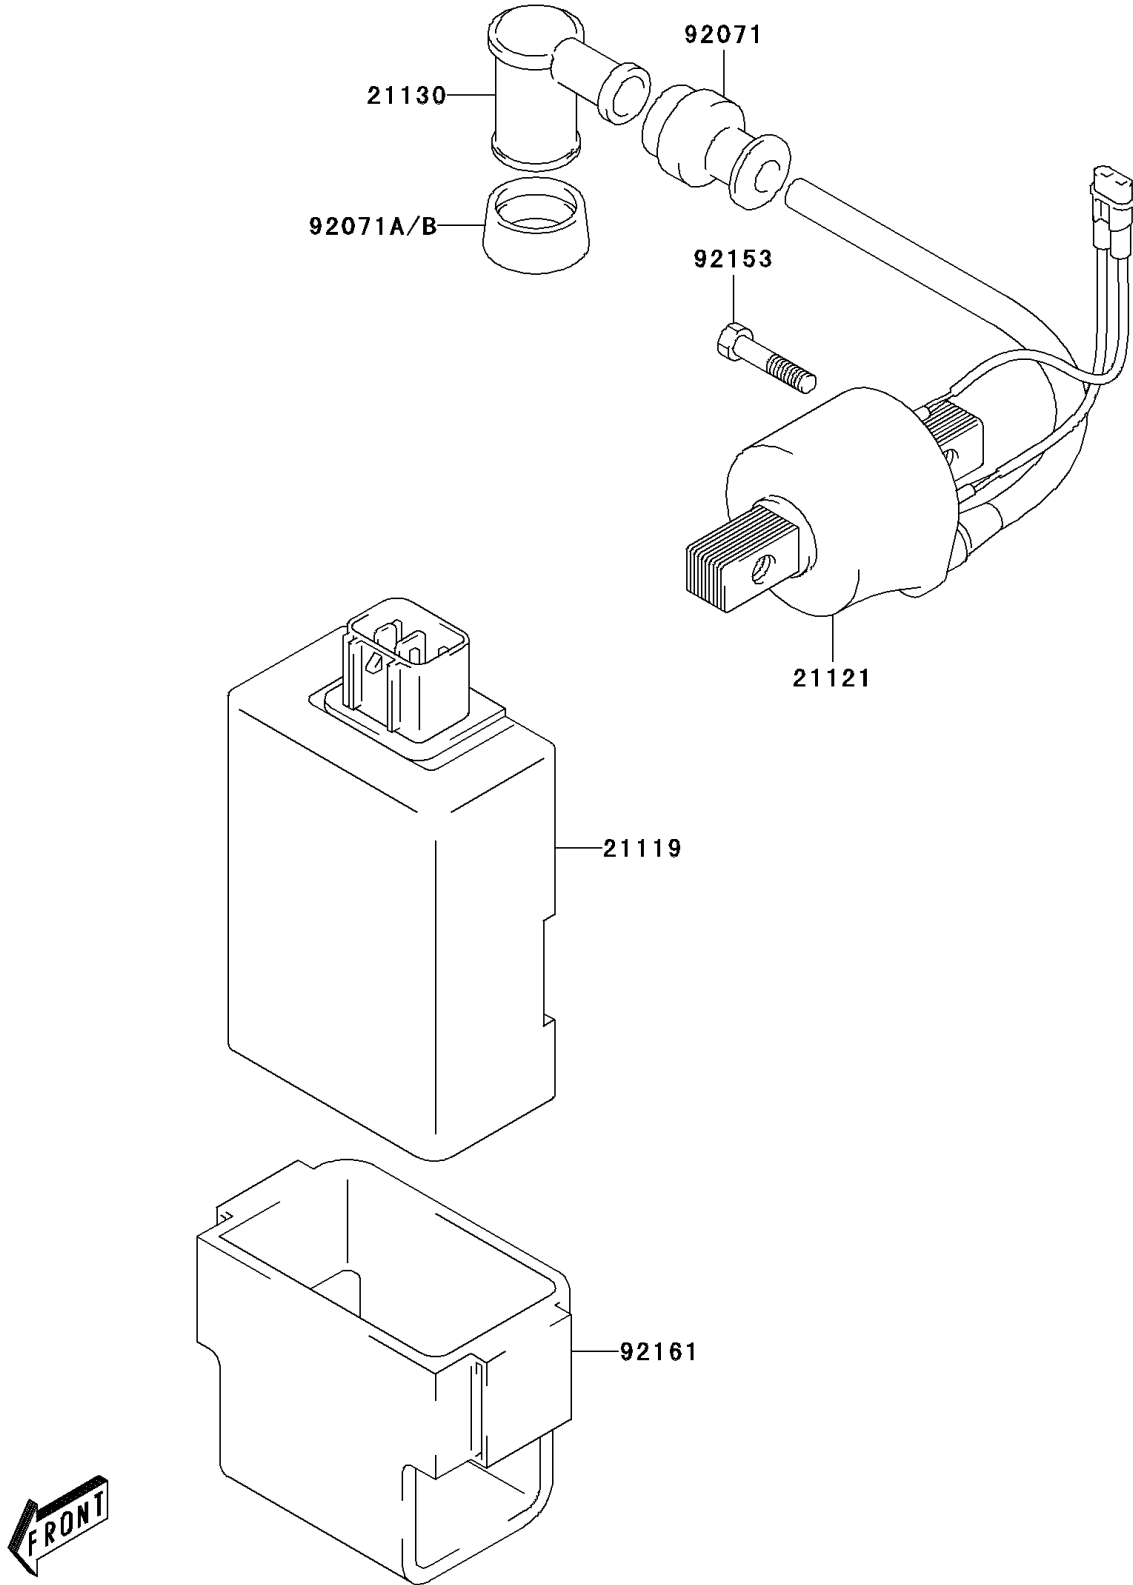

2005 KLX125 PARTS DIAGRAM

Ignition System

E1830

2005 KLX125 PARTS LIST

Ignition System

ITEM NAME	PART NUMBER	QUANTITY
IGNITER (Ref # 21119)	21119-S003	1
COIL-IGNITION (Ref # 21121)	21121-S003	1
CAP-SPARK PLUG (Ref # 21130)	21130-S003	1
GROMMET,HIGHTENSION (Ref # 92071)	92071-S004	1
GROMMET,SPARK PLUG CAP (Ref # 92071B)	92071-S013	1
BOLT (Ref # 92153)	92153-S002	2
DAMPER (Ref # 92161)	92161-S058	1