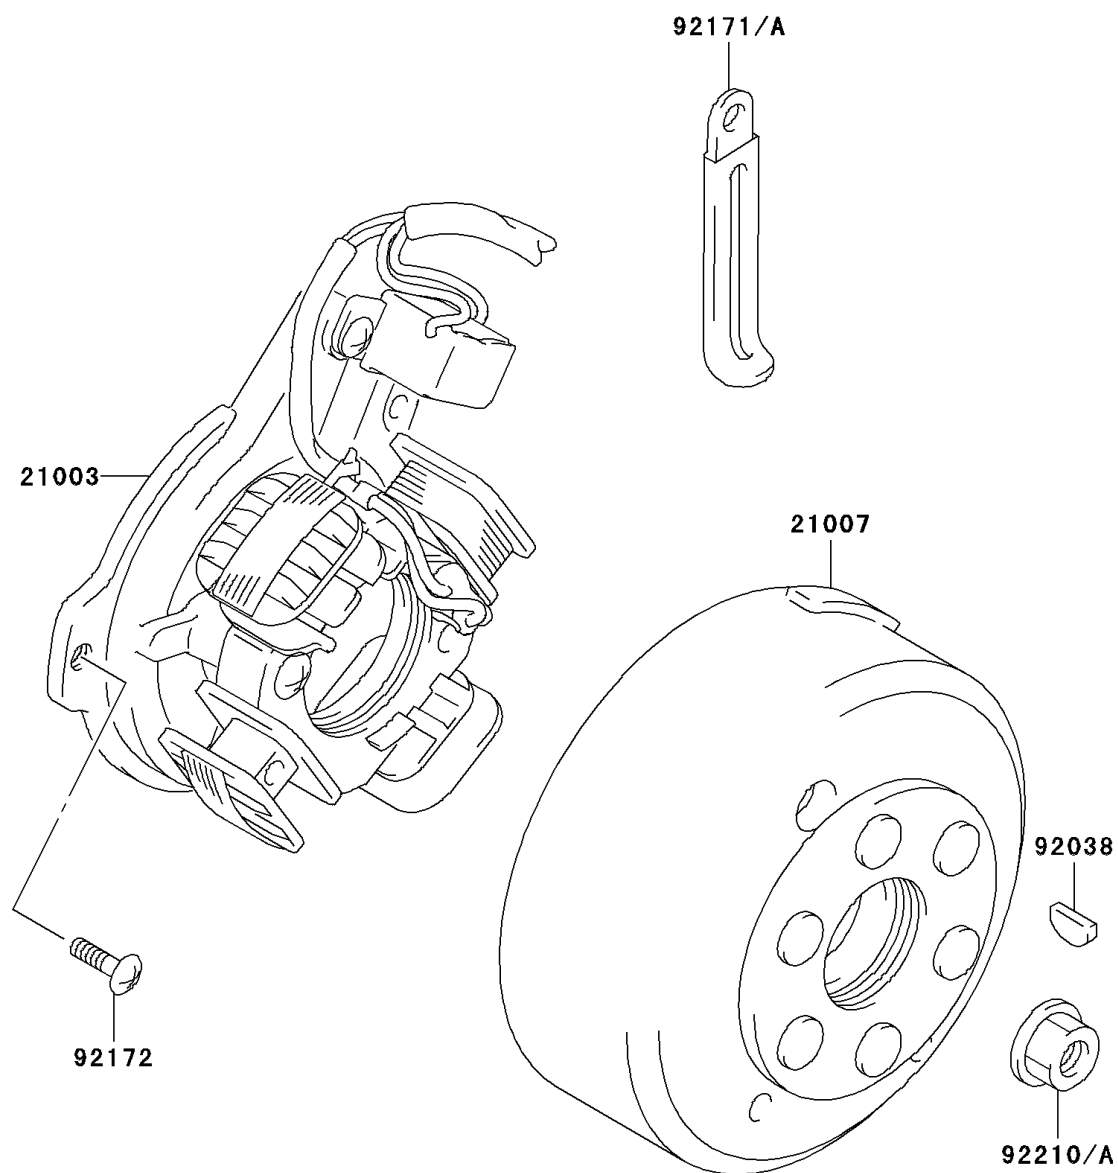

2005 KLX125 PARTS DIAGRAM

Generator

E1810

2005 KLX125 PARTS LIST

Generator

ITEM NAME	PART NUMBER	QUANTITY
STATOR (Ref # 21003)	21003-S003	1
ROTOR (Ref # 21007)	21007-S004	1
KEY,MAGNETO ROTOR (Ref # 92038)	92038-S001	1
CLAMP,L=80 (Ref # 92171)	92171-S012	1
SCREW (Ref # 92172)	92172-S016	1
NUT (Ref # 92210A)	92210-S145	1