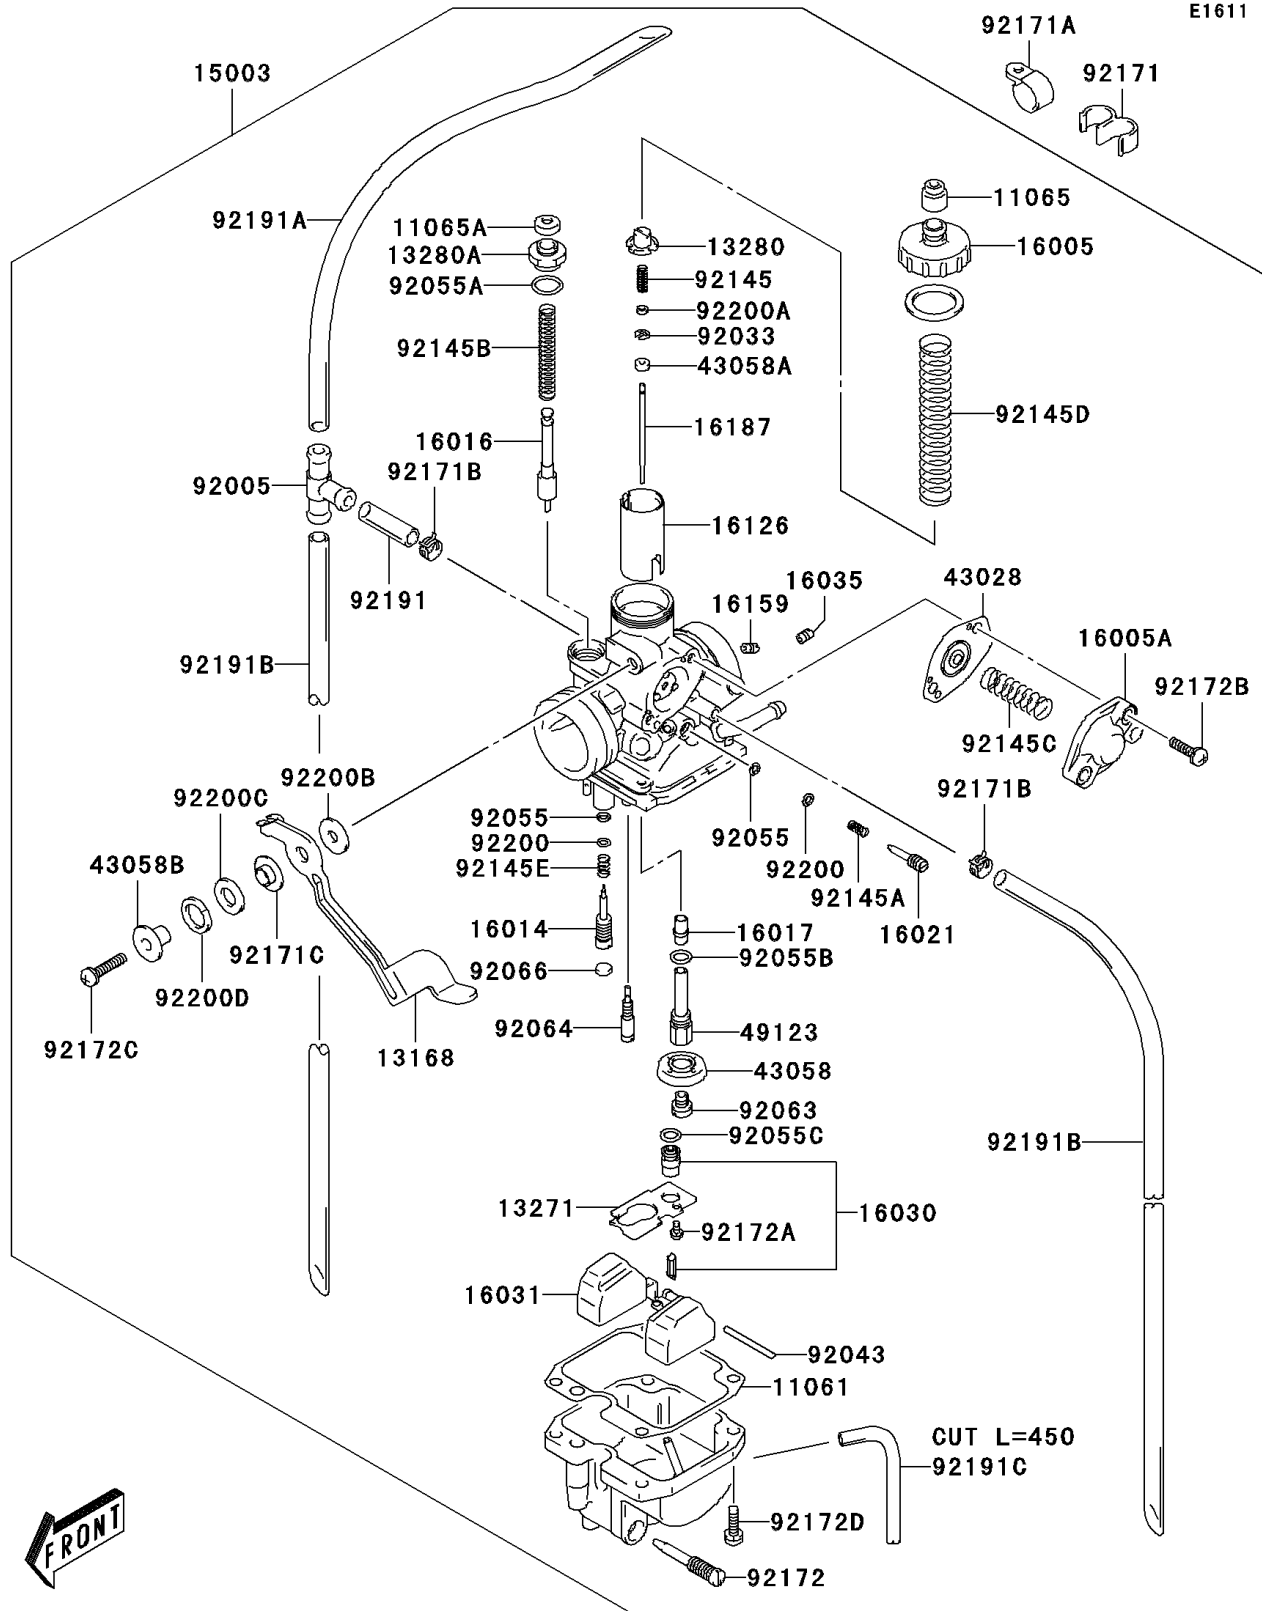

2005 KLX125 PARTS DIAGRAM

Carburetor

E1611

2005 KLX125 PARTS LIST

Carburetor

ITEM NAME	PART NUMBER	QUANTITY
GASKET (Ref # 11061)	11061-S052	1
CAP (Ref # 11065)	11065-S020	1
CAP (Ref # 11065A)	11065-S031	1
LEVER (Ref # 13168)	13168-S001	1
PLATE (Ref # 13271)	13271-S036	1
HOLDER (Ref # 13280)	13280-S015	1
HOLDER (Ref # 13280A)	13280-S021	1
CARBURETOR-ASSY (Ref # 15003)	15003-S003	1
TOP-CHAMBER (Ref # 16005)	16005-S003	1
TOP-CHAMBER (Ref # 16005A)	16005-S004	1
SCREW-PILOT AIR (Ref # 16014)	16014-S003	1
PLUNGER (Ref # 16016)	16016-S006	1
JET-NEEDLE (Ref # 16017)	16017-S002	1
SCREW-THROTTLE STOP (Ref # 16021)	16021-S002	1
VALVE-FLOAT (Ref # 16030)	16030-S003	1
FLOAT (Ref # 16031)	16031-S003	1
JET-AIR,#85 (Ref # 16035)	16035-S002	1
VALVE,PISTON (Ref # 16126)	16126-S005	1
JET-POWER,POWER,145 (Ref # 16159)	16159-S001	1
NEEDLE-JET (Ref # 16187)	16187-S003	1
DIAPHRAGM (Ref # 43028)	43028-S008	1
RING (Ref # 43058)	43058-S002	1
RING (Ref # 43058A)	43058-S005	1
RING (Ref # 43058B)	43058-S006	1
HOLDER-MAIN JET (Ref # 49123)	49123-S003	1
FITTING (Ref # 92005)	92005-S004	1
RING-SNAP (Ref # 92033)	92033-S033	1
PIN (Ref # 92043)	92043-S034	1
RING-O (Ref # 92055)	92055-S013	1

2005 KLX125 PARTS LIST

Carburetor

ITEM NAME	PART NUMBER	QUANTITY
WASHER (Ref # 92200D)	92200-S124	1