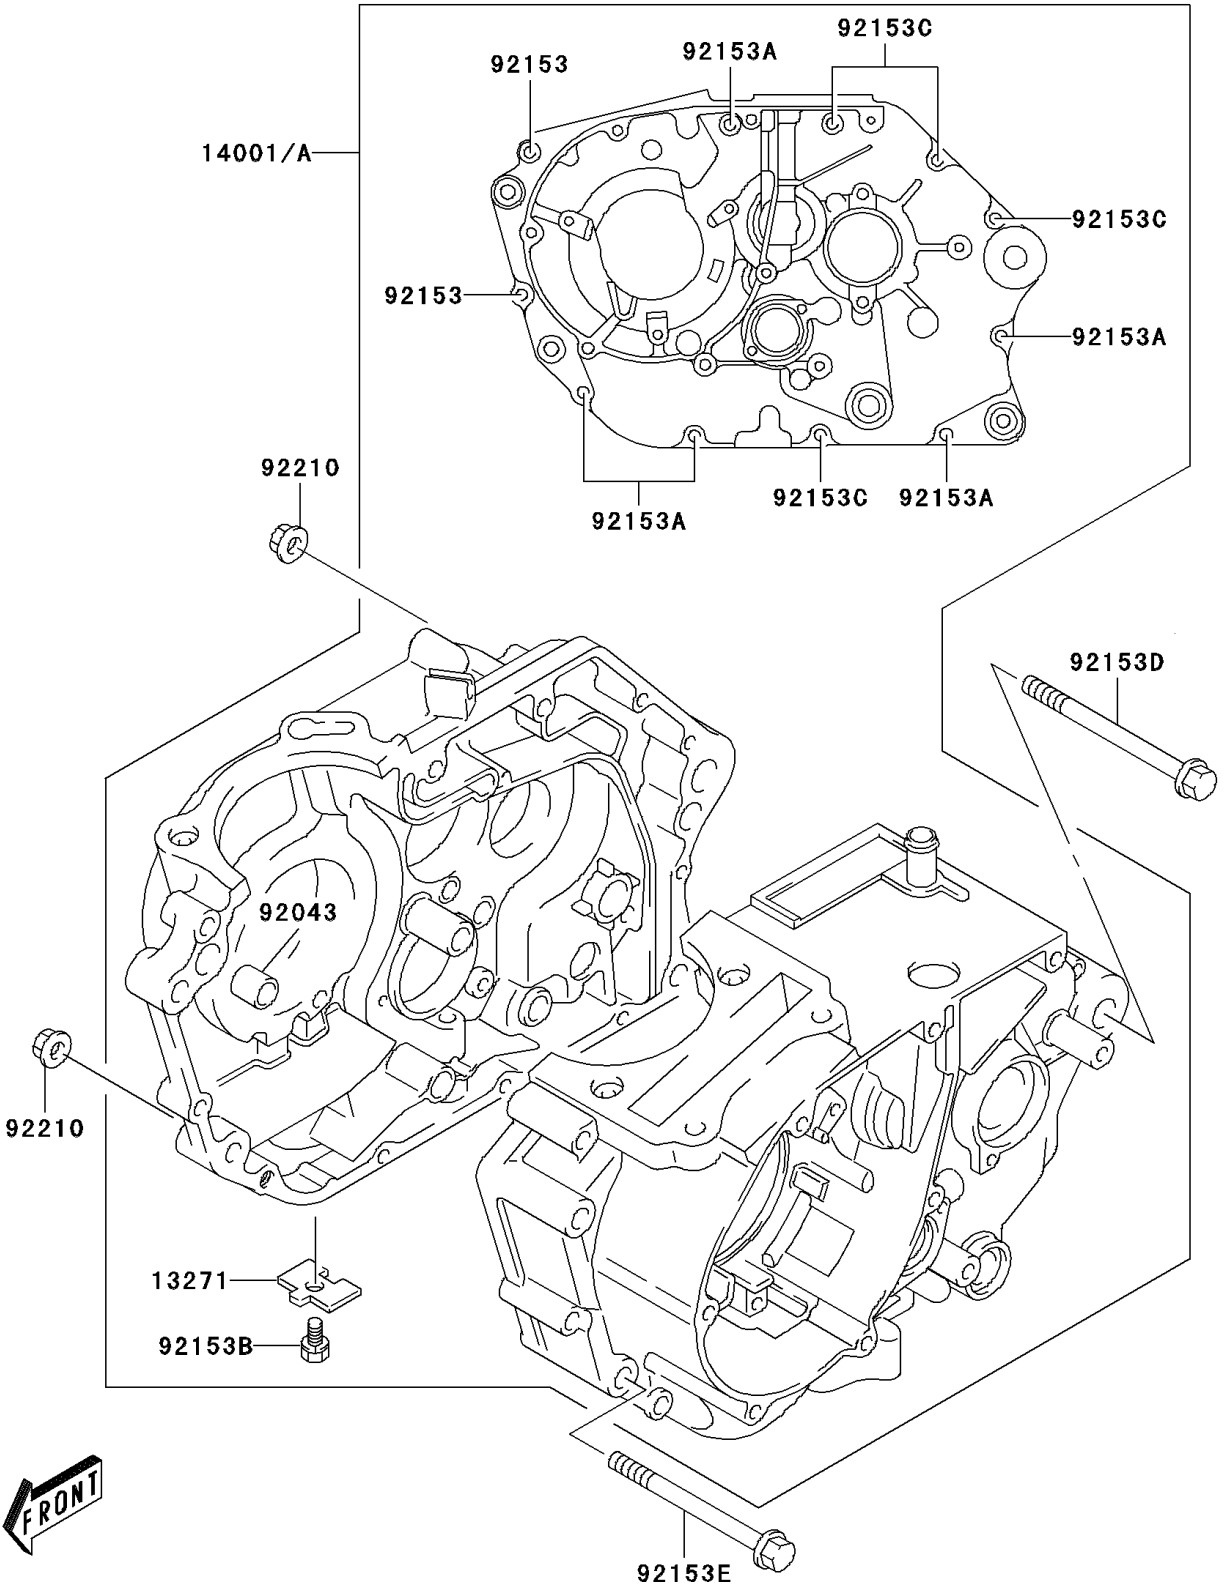

2005 KLX125 PARTS DIAGRAM

Crankcase

E1411

2005 KLX125 PARTS LIST

Crankcase

ITEM NAME	PART NUMBER	QUANTITY
PLATE,OIL GALLERY PLUG (Ref # 13271)	13271-S017	1
SET-CRANKCASE (Ref # 14001A)	14001-S005	1
PIN (Ref # 92043)	92043-S003	2
BOLT (Ref # 92153)	92153-S005	2
BOLT (Ref # 92153A)	92153-S007	5
BOLT (Ref # 92153B)	92153-S125	1
BOLT (Ref # 92153C)	92153-S129	4
BOLT,L=88 (Ref # 92153D)	92153-S174	1
BOLT,L=80 (Ref # 92153E)	92153-S175	2
NUT (Ref # 92210)	92210-S094	3