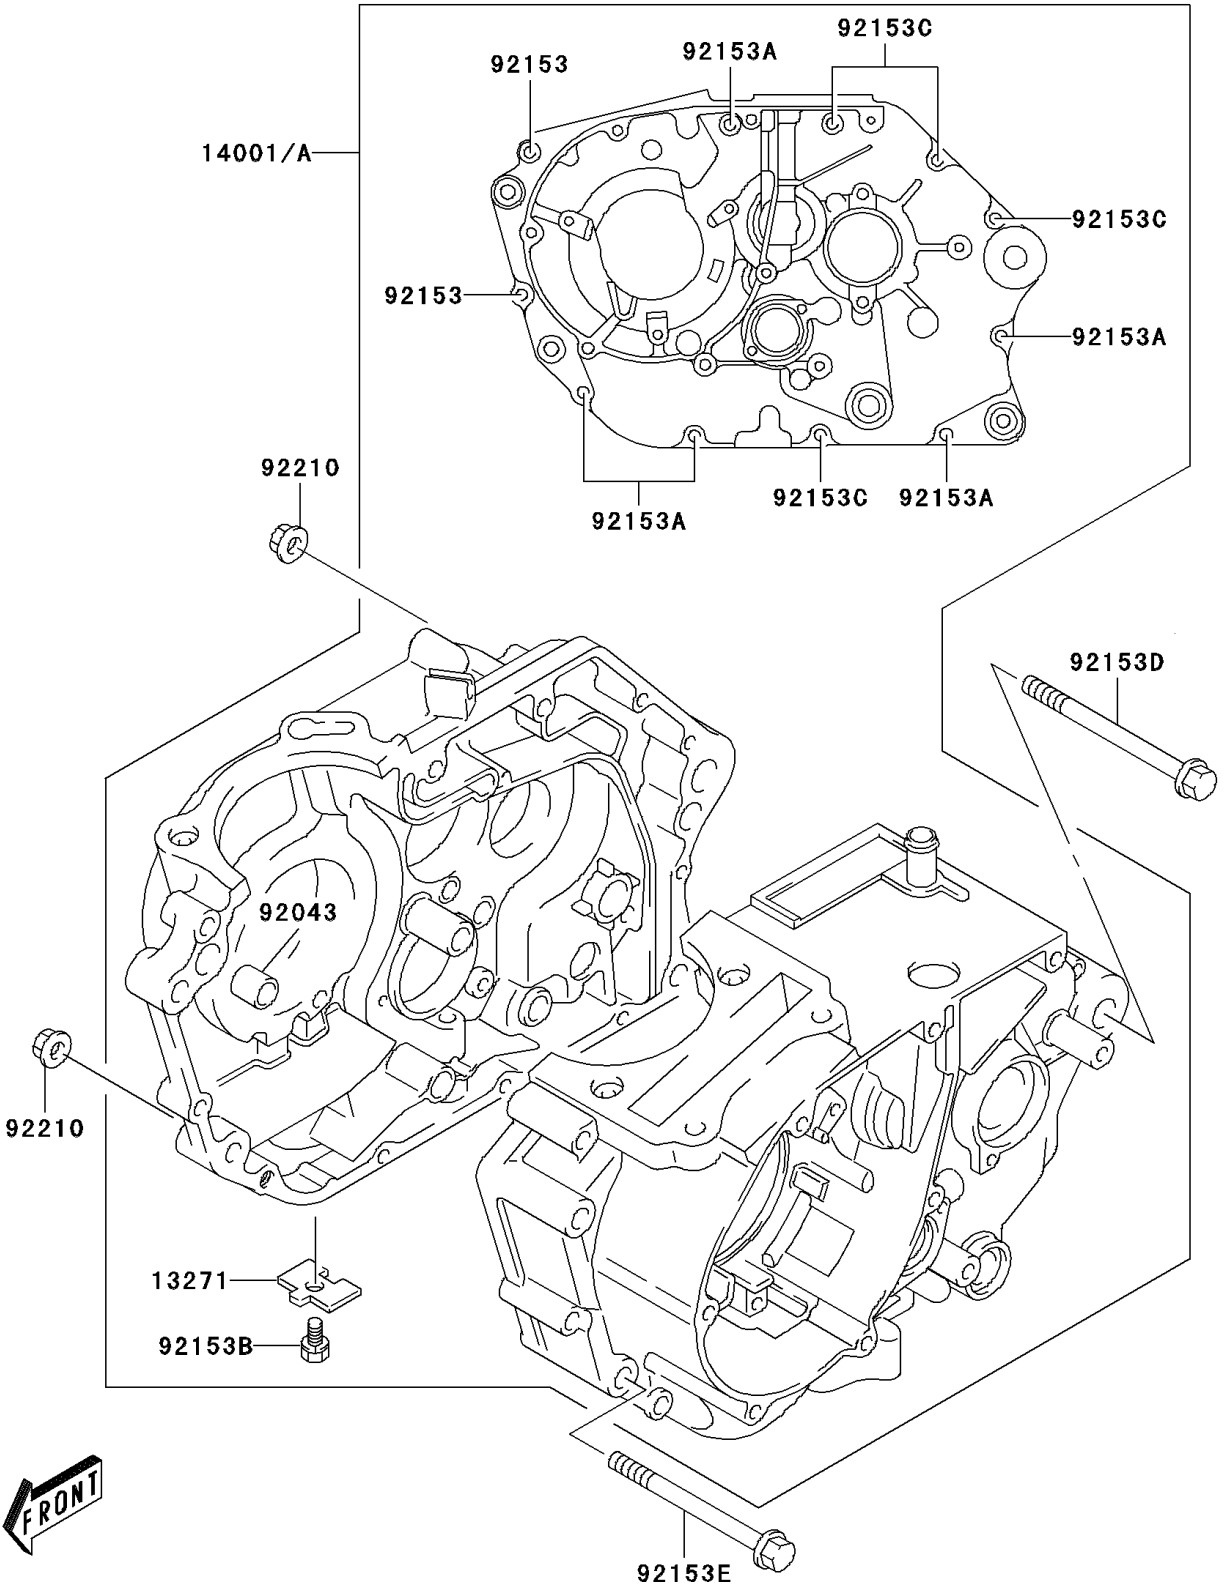

2004 KLX125 PARTS DIAGRAM

Crankcase

E1411

2004 KLX125 PARTS LIST

Crankcase

ITEM NAME	PART NUMBER	QUANTITY
PLATE,OIL GALLERY PLUG (Ref # 13271)	13271-S017	1
SET-CRANKCASE (Ref # 14001)	14001-S001	1
PIN (Ref # 92043)	92043-S003	2
BOLT (Ref # 92153)	92153-S005	2
BOLT (Ref # 92153A)	92153-S007	5
BOLT (Ref # 92153B)	92153-S125	1
BOLT (Ref # 92153C)	92153-S129	4
BOLT,L=88 (Ref # 92153D)	92153-S174	1
BOLT,L=80 (Ref # 92153E)	92153-S175	2
NUT (Ref # 92210)	92210-S094	3